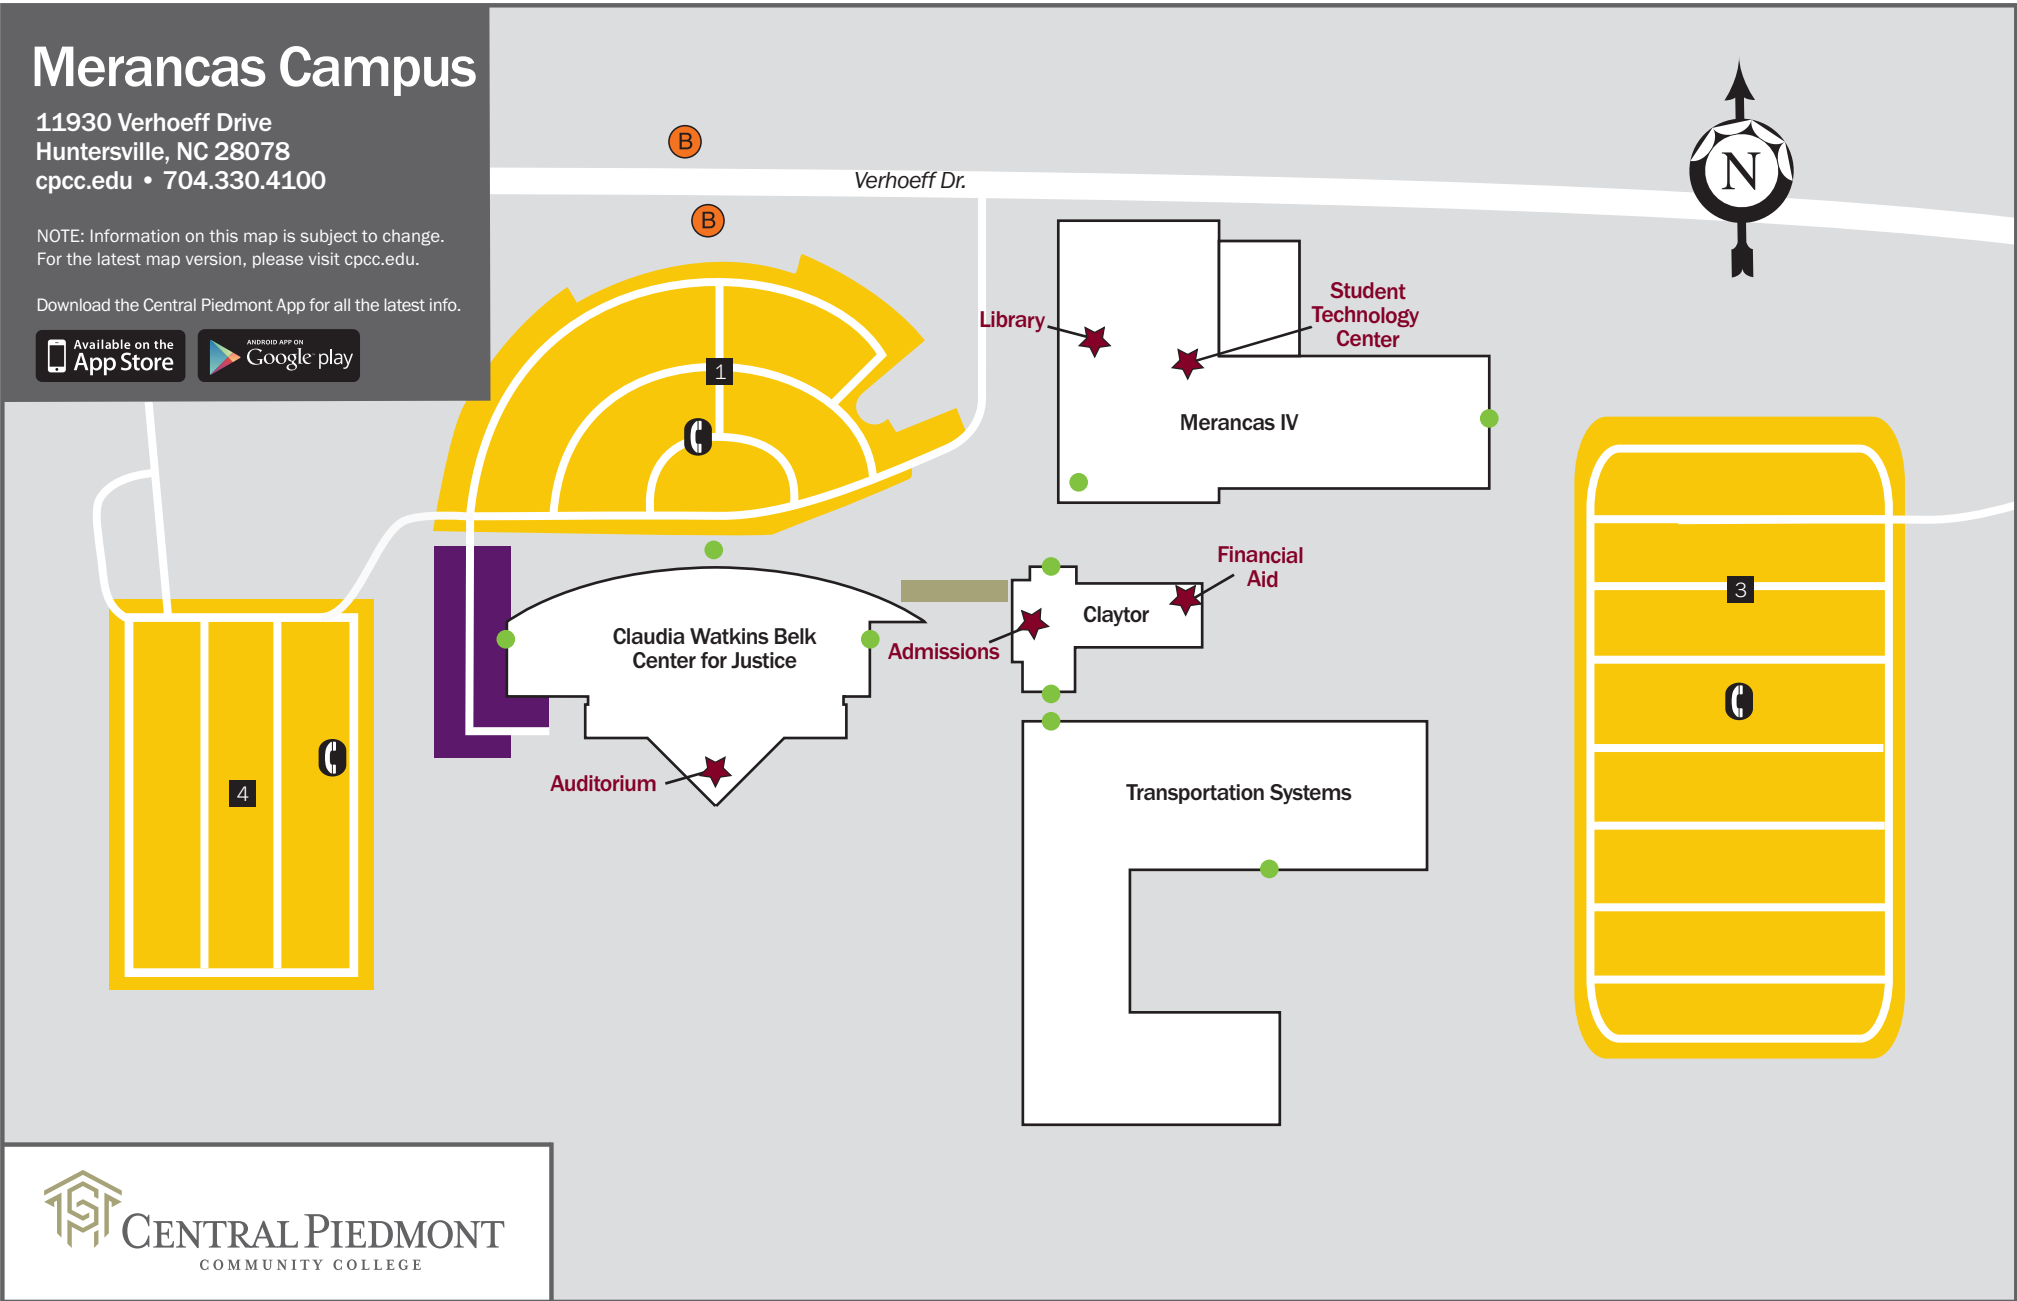

# Merancas Campus

11930 Verhoeff Drive  
 Huntersville, NC 28078  
 cpcc.edu • 704.330.4100

NOTE: Information on this map is subject to change.  
 For the latest map version, please visit cpcc.edu.

Download the Central Piedmont App for all the latest info.

## LEGEND

Security Emergency Phone

Accessible Building Entrance

Points of Interest

Public Assembly

Parking (1, 3, and 4)

Construction

Basic Law Enforcement Training parking  
 Parking lots are open only during business hours

All parking areas include accessible parking.