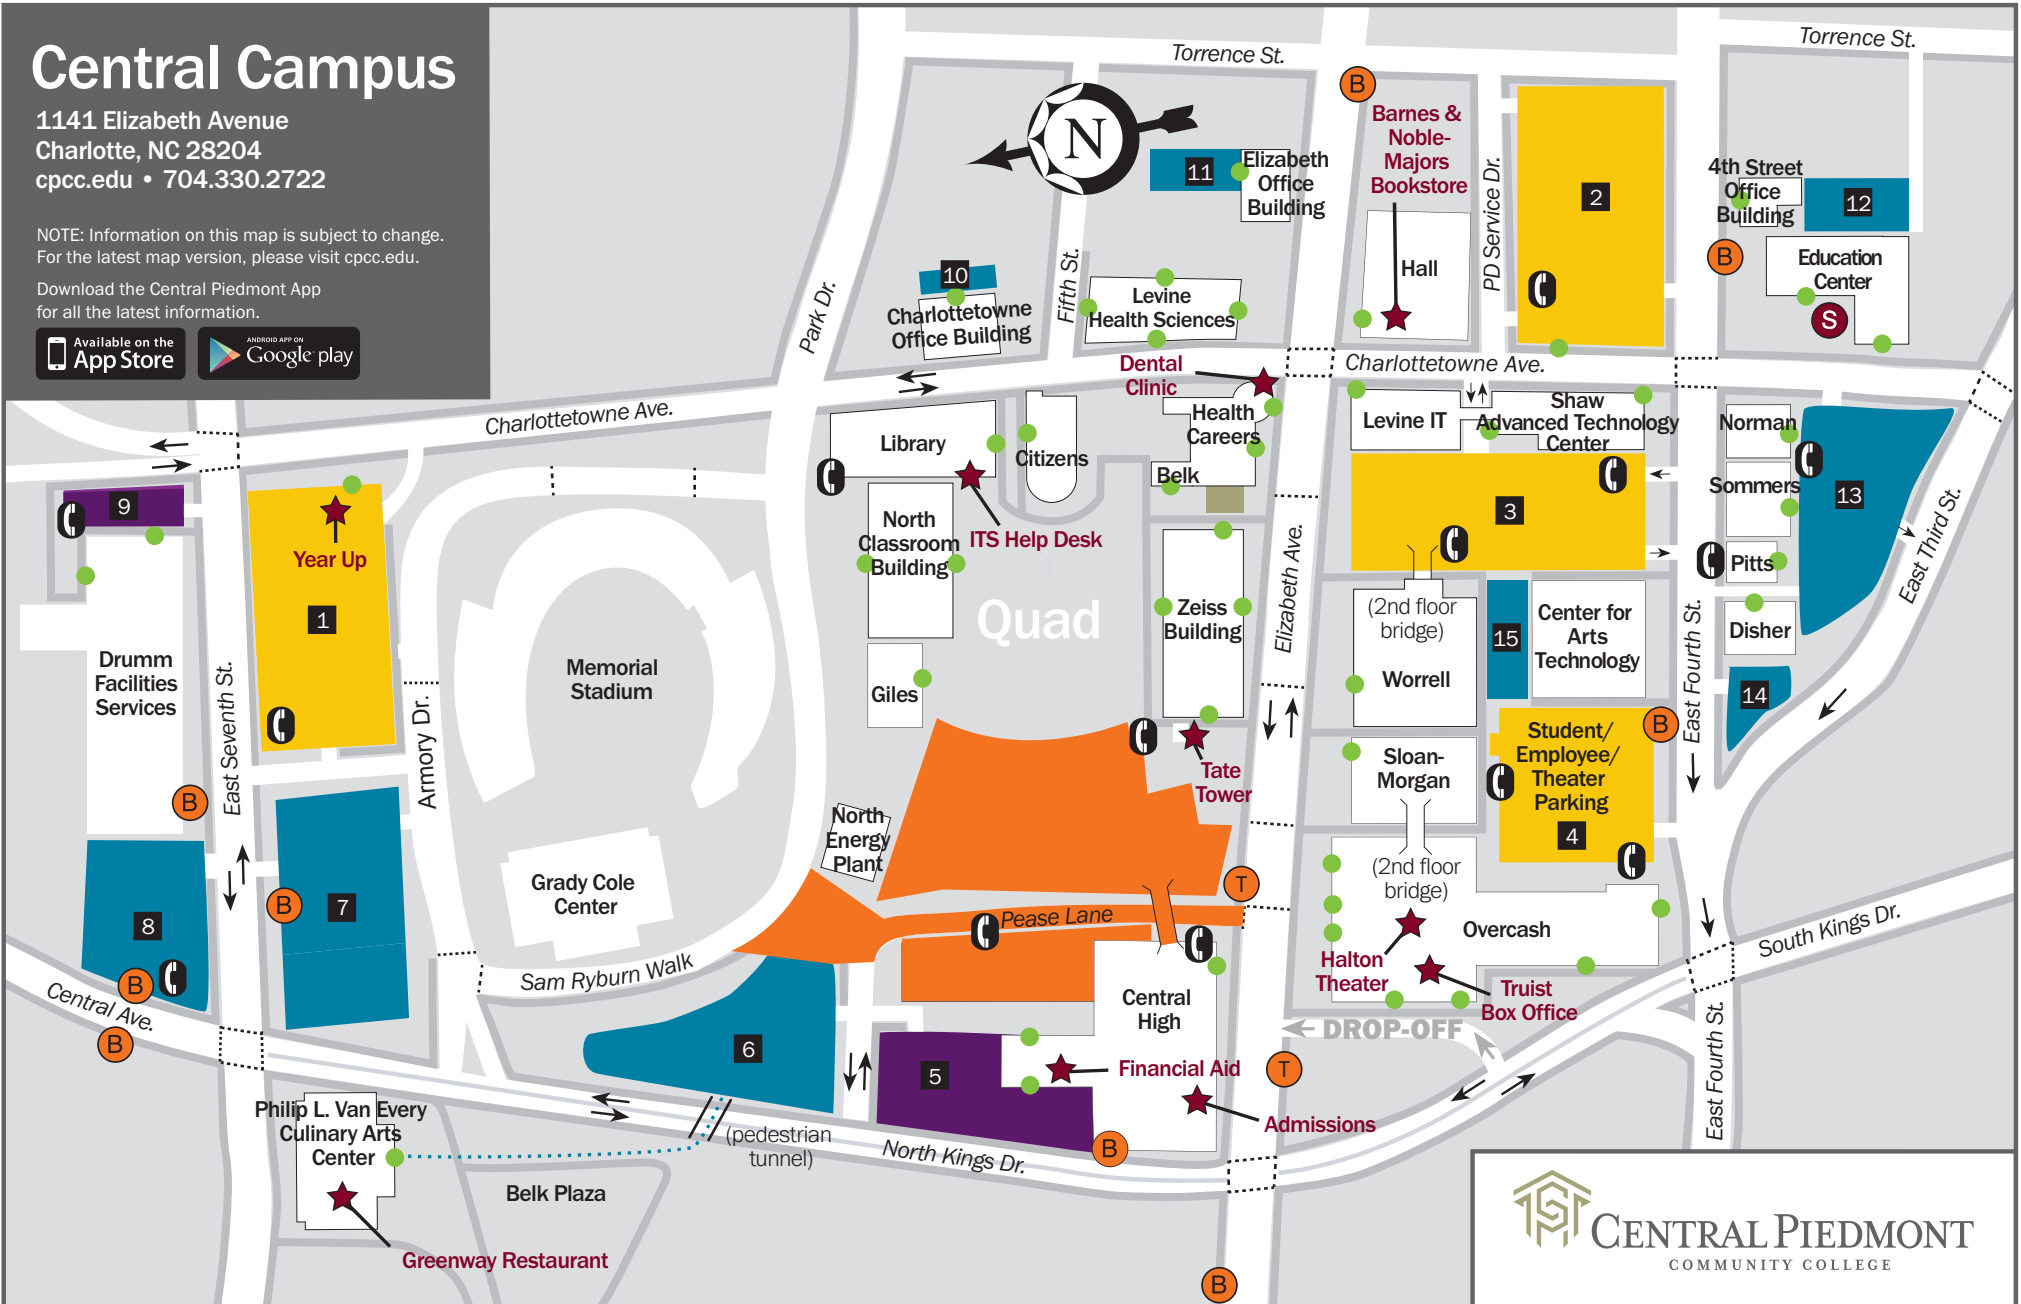

Central Campus

1141 Elizabeth Avenue
Charlotte, NC 28204
cpcc.edu • 704.330.2722

NOTE: Information on this map is subject to change.
For the latest map version, please visit cpcc.edu.

Download the Central Piedmont App
for all the latest information.

LEGEND

- (B) Bus Stop
- (T) Streetcar Stop
- (S) Special Transportation Services Stop
- (C) Security Emergency Phone
- Accessible Building Entrance
- ★ Points of Interest
- Construction/Maintenance
- Public Assembly
- Parking Deck (1, 2, 3, 4)
- Surface Parking Lot (6, 7, 8, 10, 11, 12, 13, 14, 15)
- Visitor Parking (5, 9)
- Campus Sidewalks
- ♿ Additional Accessible Parking
All parking areas include accessible parking.
- ⋯ Pedestrian Path
- - - Cross Walk