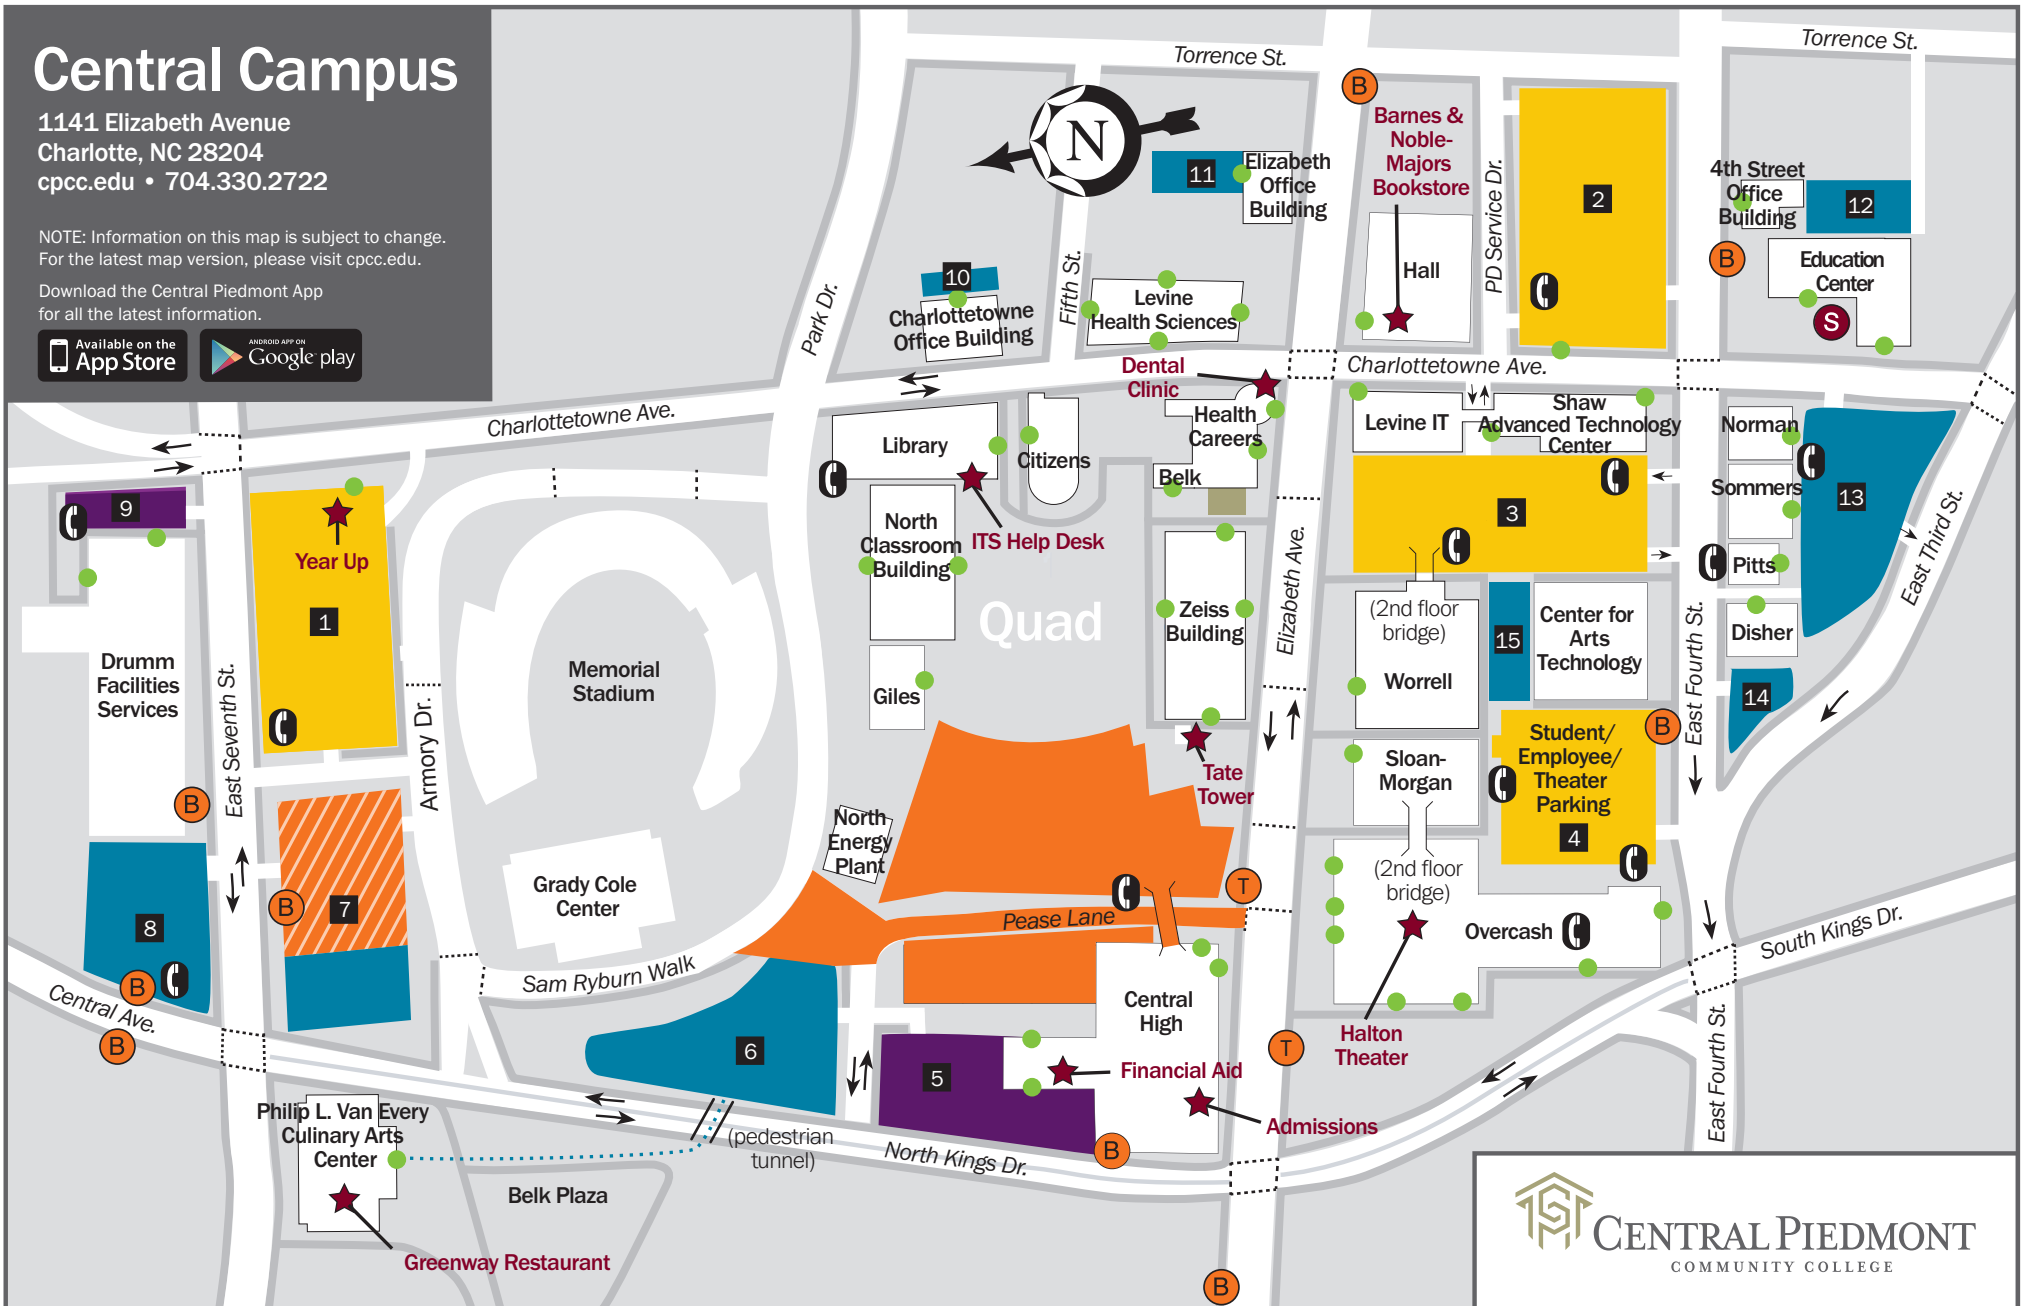

Central Campus

1141 Elizabeth Avenue
Charlotte, NC 28204
cpcc.edu • 704.330.2722

NOTE: Information on this map is subject to change.
For the latest map version, please visit cpcc.edu.

Download the Central Piedmont App
for all the latest information.

LEGEND

- (B) Bus Stop
- (T) Streetcar Stop
- (S) Special Transportation Services Stop
- (C) Security Emergency Phone
- Accessible Building Entrance
- ★ Points of Interest
- Construction/Maintenance
- Public Assembly
- Parking Deck (1, 2, 3, 4)
- Surface Parking Lot (6, 7, 8, 10, 11, 12, 13, 14, 15)
- Visitor Parking (5, 9)
- Campus Sidewalks
- ♿ Additional Accessible Parking
All parking areas include accessible parking.
- ⋯⋯⋯ Pedestrian Path
- - - - - Cross Walk