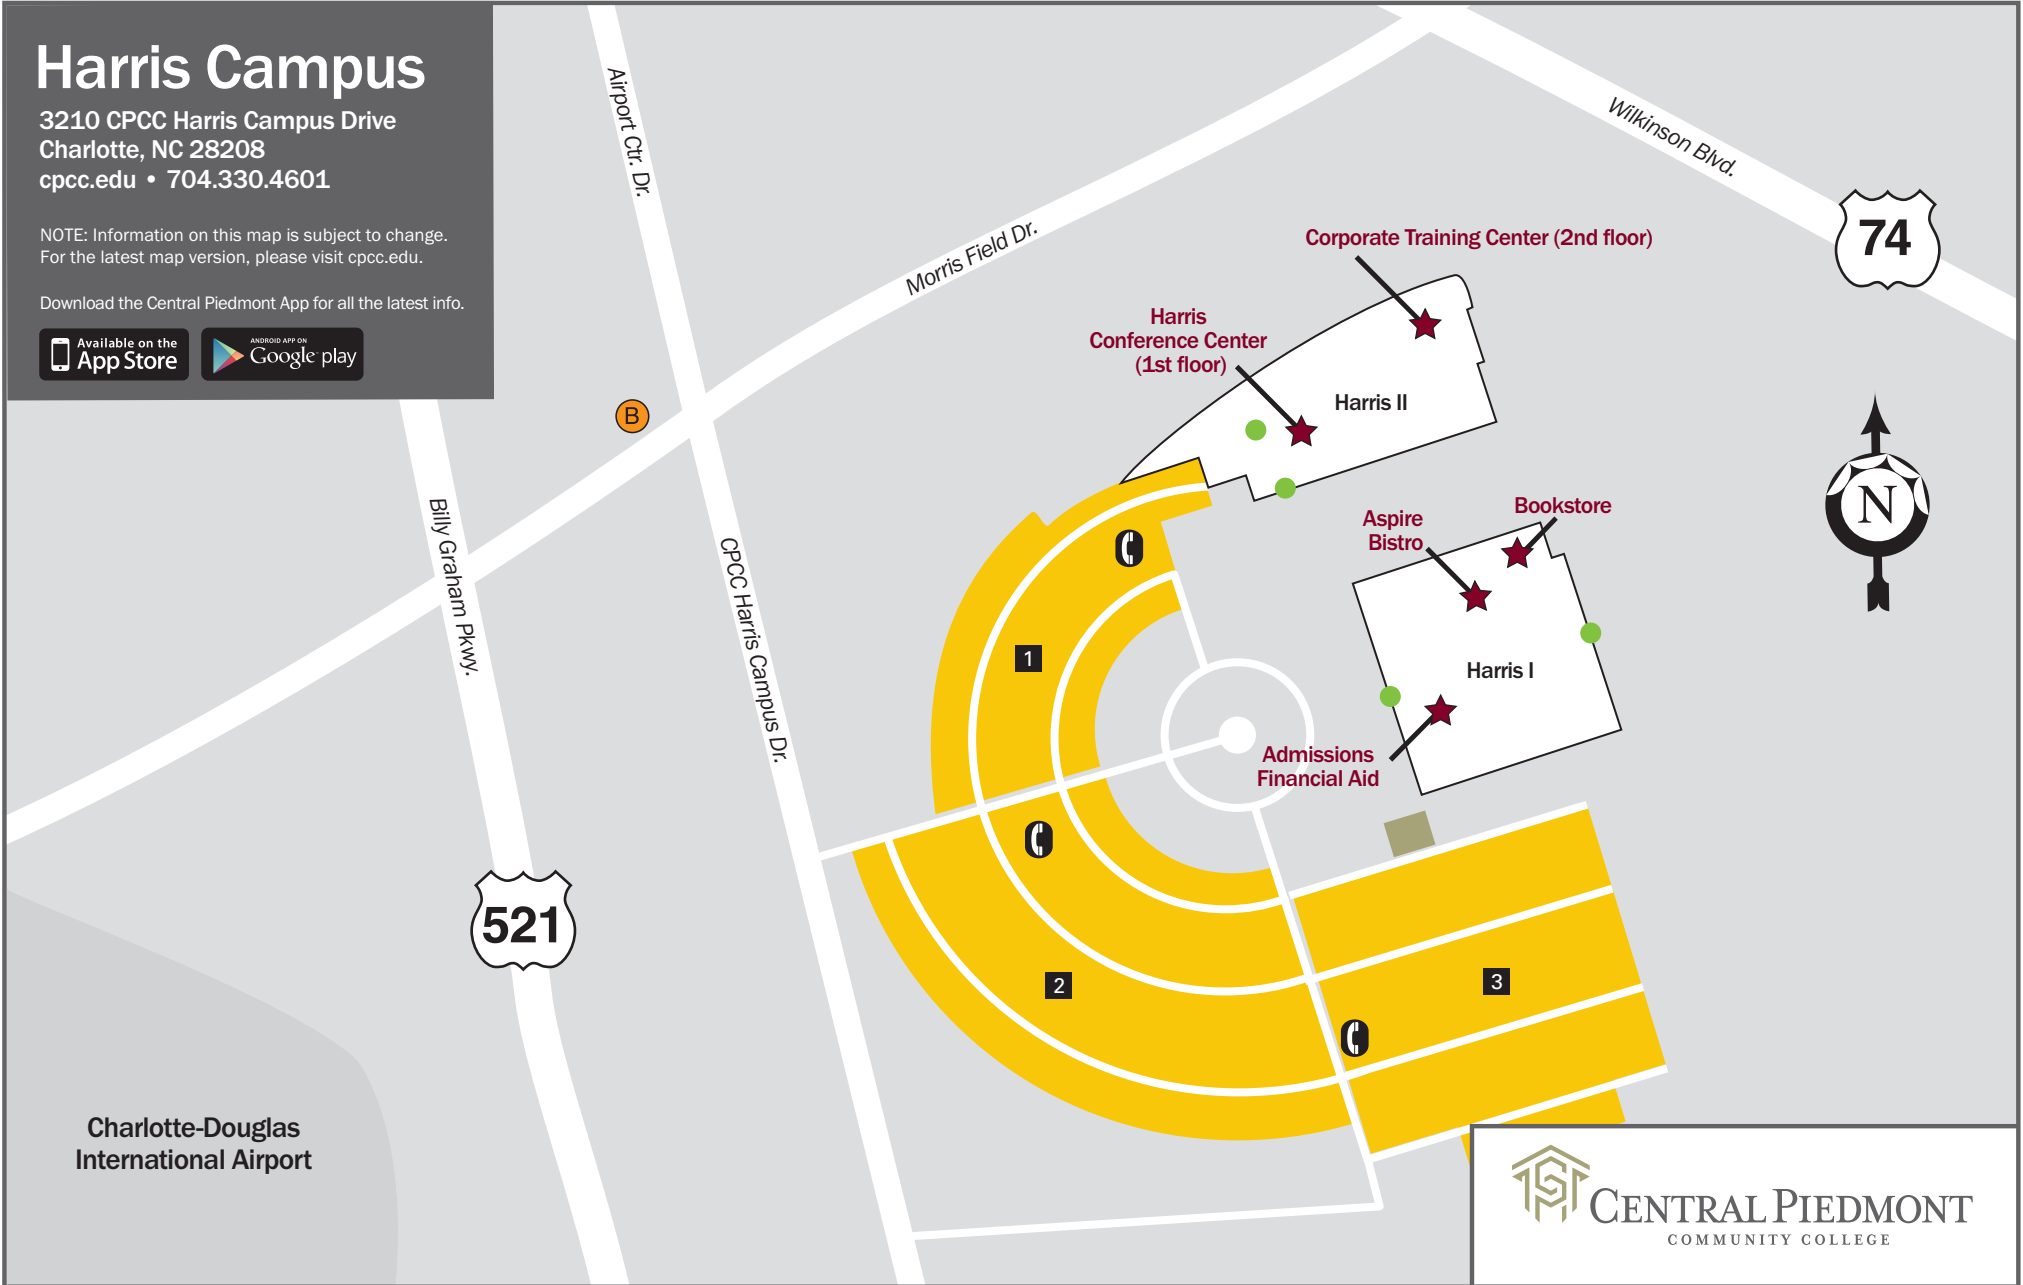

Charlotte-Douglas  
 International Airport

## LEGEND

- Bus Stop
- Security Emergency Phone

- Accessible Building Entrance
- Points of Interest

- Public Assembly
- Parking (1, 2, and 3)

Parking garage in Lot 1  
 Parking lots are open only during business hours

All parking areas include accessible parking.