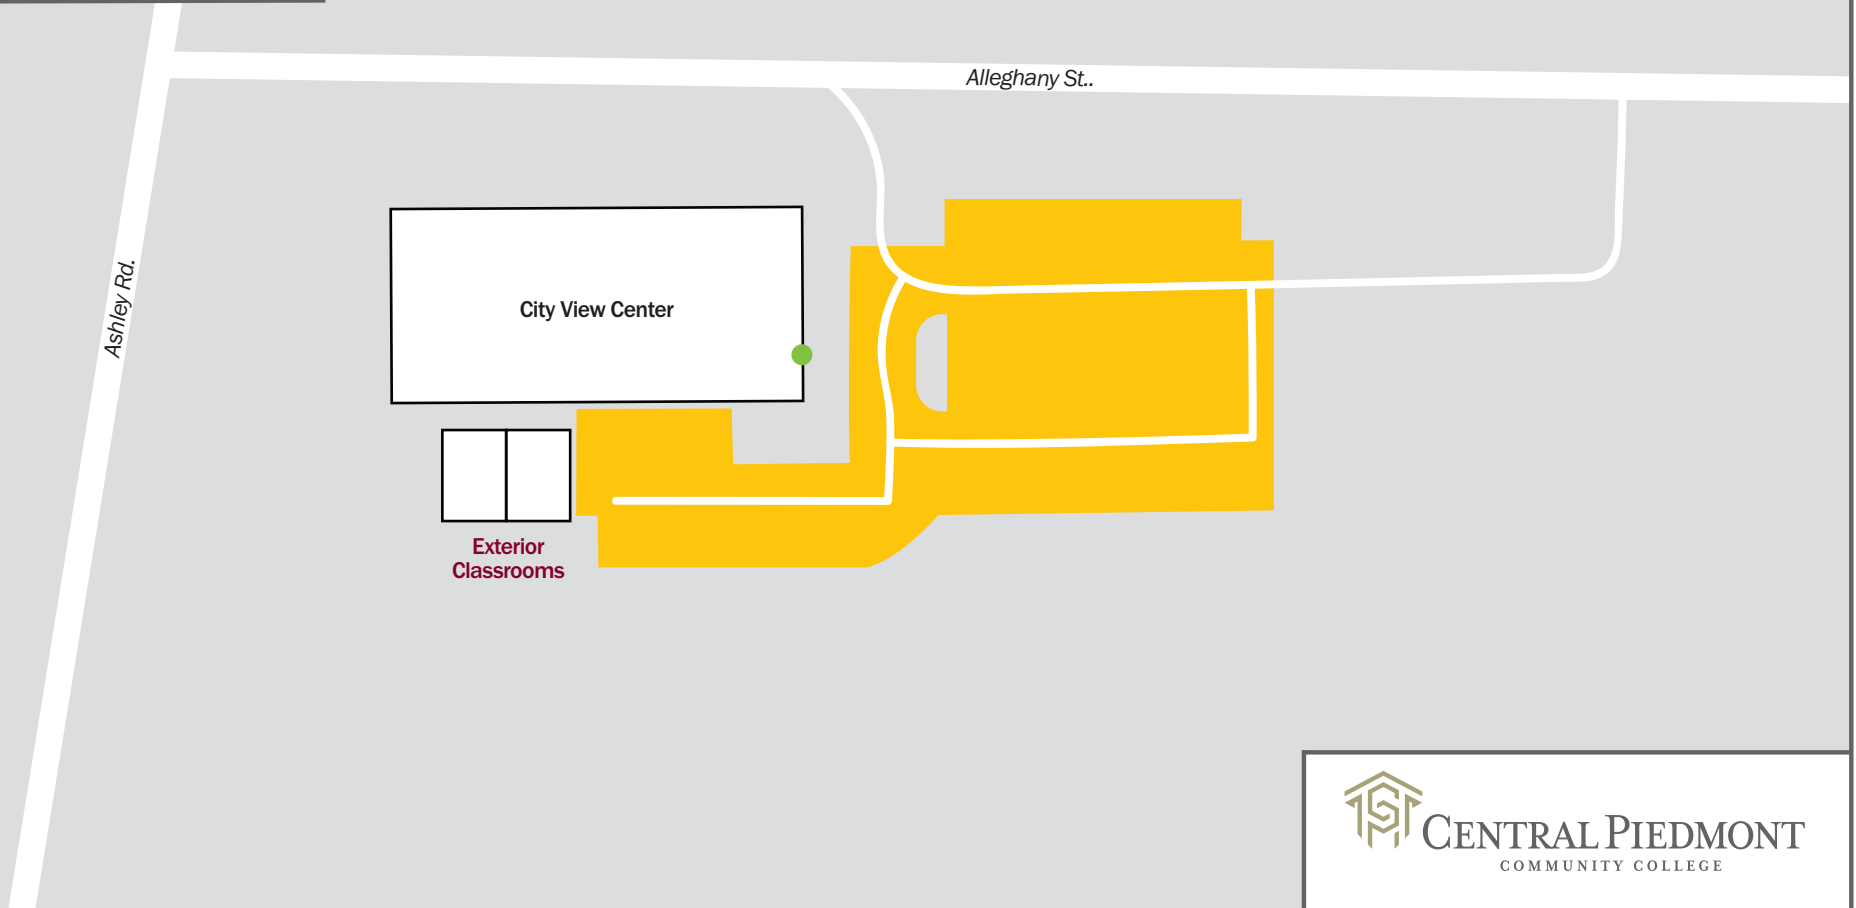

City View Center

1609 Alleghany Street
Charlotte, NC 28208
cpcc.edu • 704.330.5454

NOTE: Information on this map is subject to change.
For the latest map version, please visit cpcc.edu.

Download the Central Piedmont App for all the latest info.

LEGEND

 Accessible Building Entrance

 Parking

 All parking areas include accessible parking.