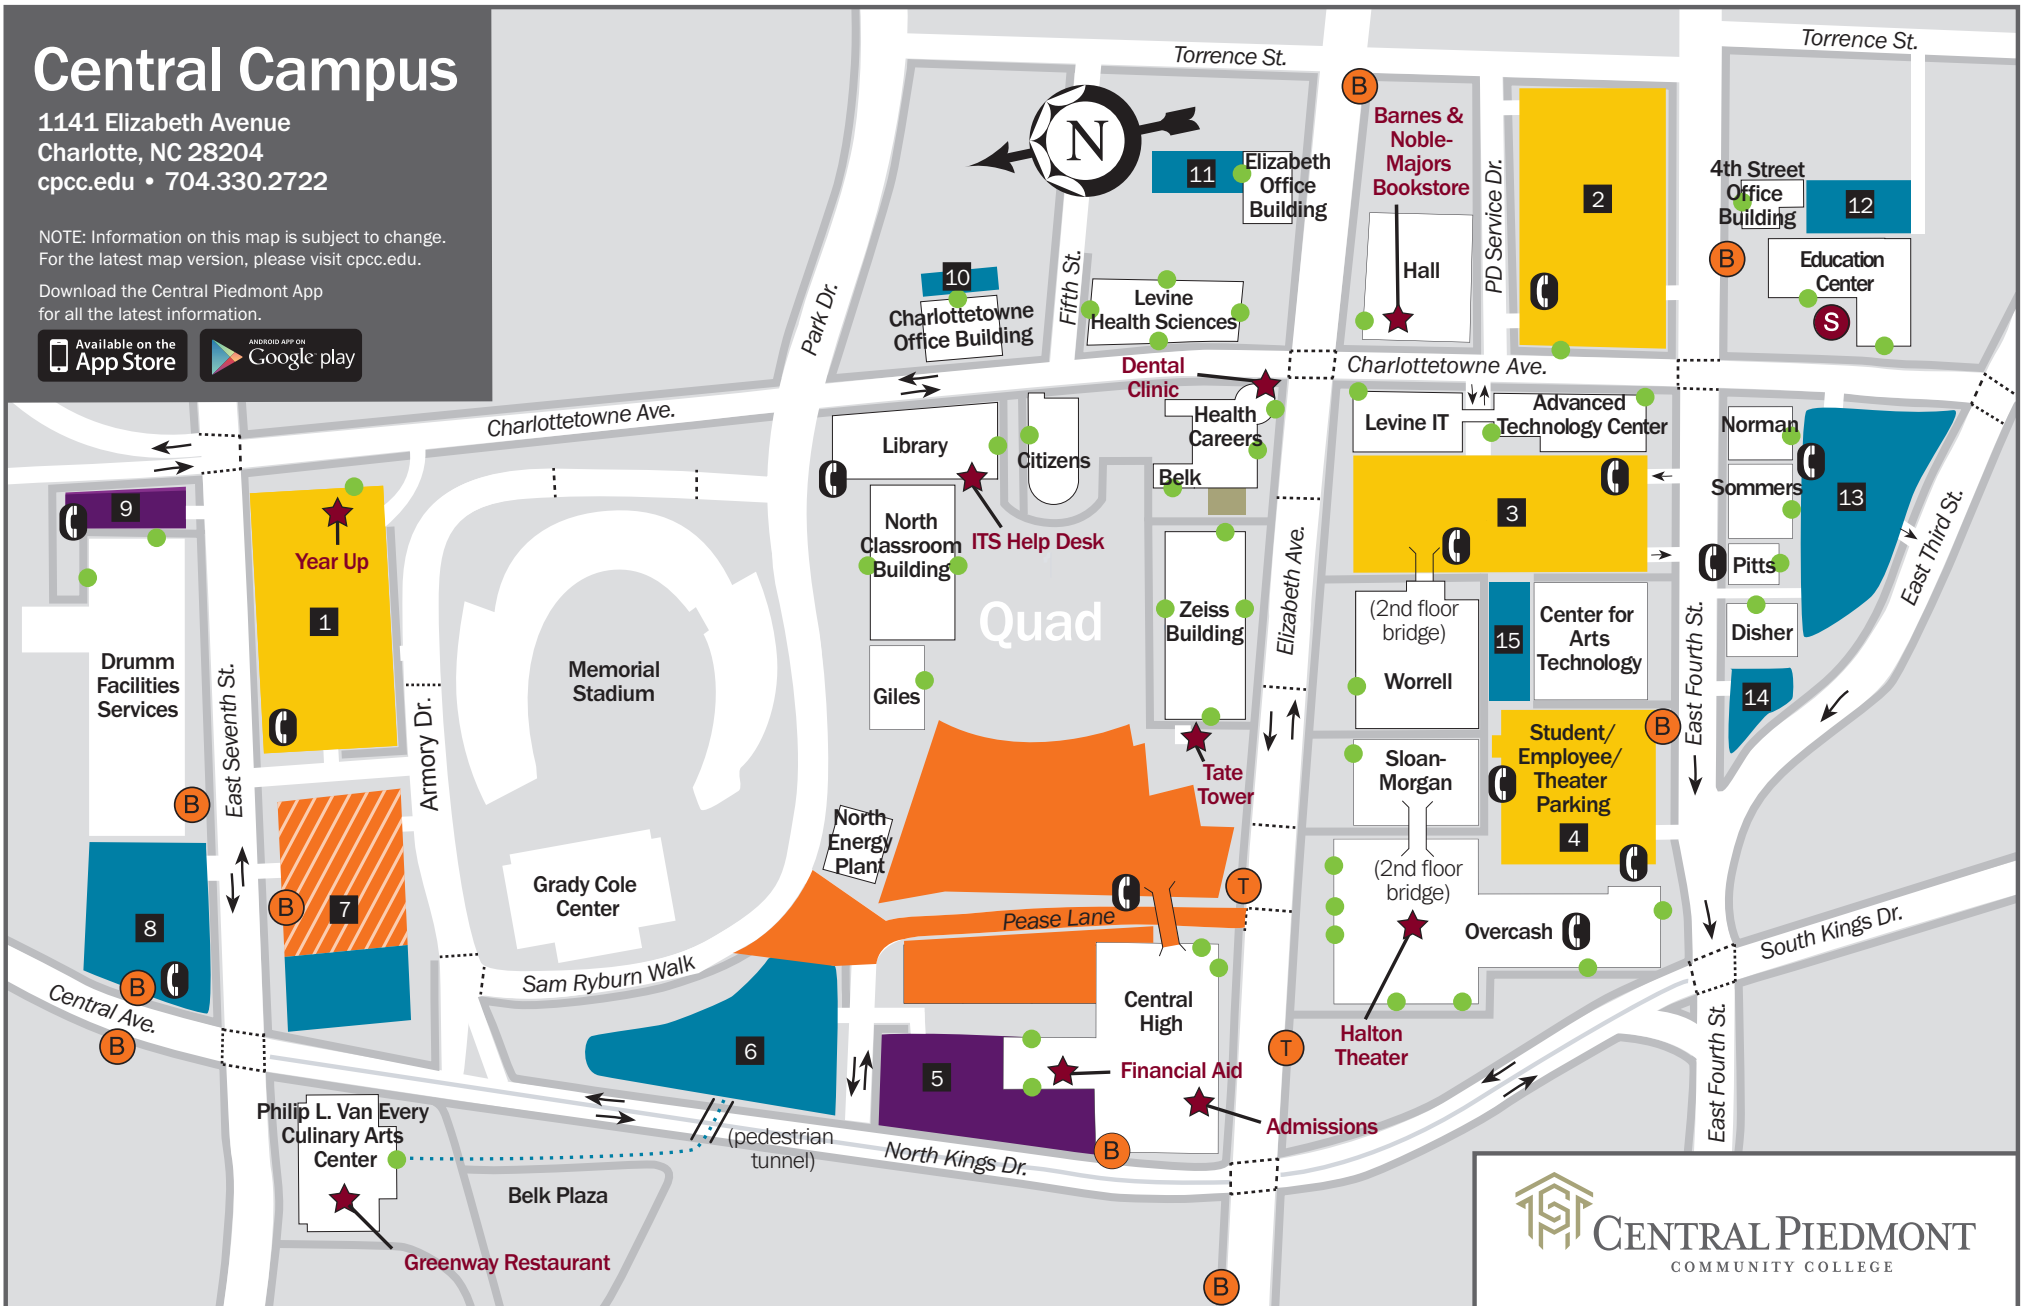

# Central Campus

1141 Elizabeth Avenue  
Charlotte, NC 28204  
cpcc.edu • 704.330.2722

NOTE: Information on this map is subject to change.  
For the latest map version, please visit cpcc.edu.

Download the Central Piedmont App  
for all the latest information.

## LEGEND

- Bus Stop
- Streetcar Stop
- Special Transportation Services Stop
- Security Emergency Phone
- Accessible Building Entrance
- Points of Interest
- Construction/Maintenance
- Public Assembly
- Parking Deck (1, 2, 3, 4)
- Surface Parking Lot (6, 7, 8, 10, 11, 12, 13, 14, 15)
- Visitor Parking (5, 9)
- Campus Sidewalks
- Additional Accessible Parking  
*All parking areas include accessible parking.*
- Pedestrian Path
- Cross Walk