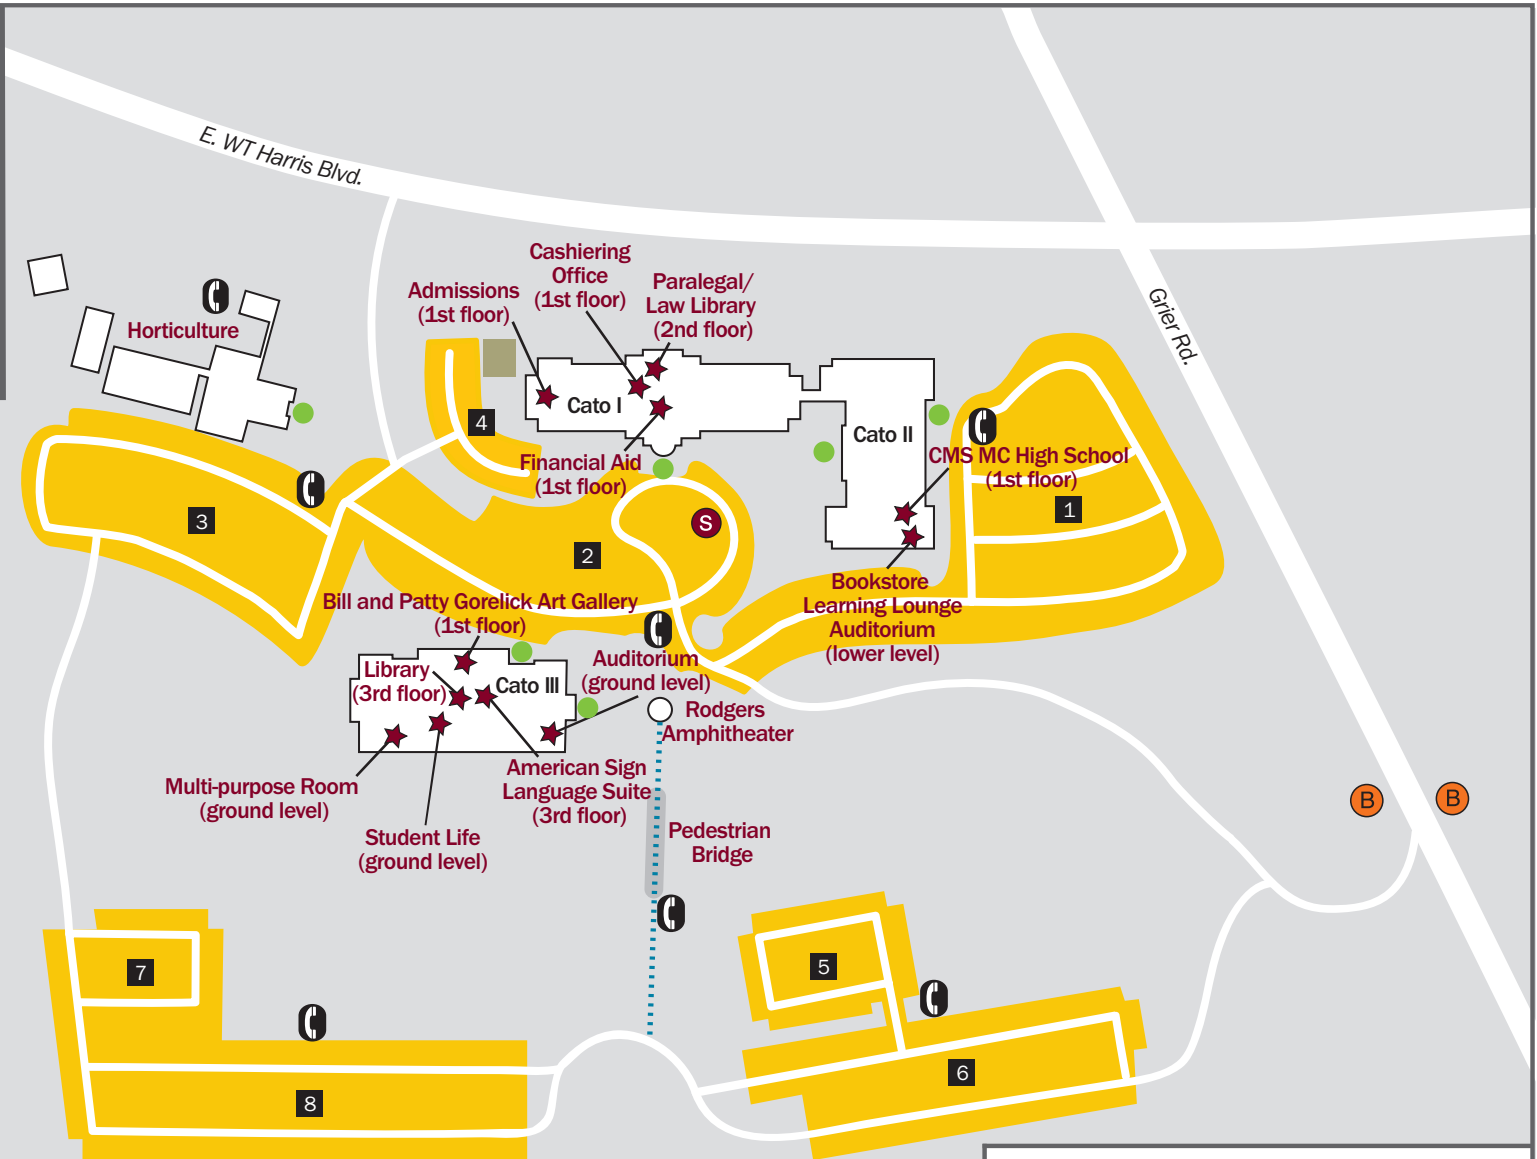

# Cato Campus

8120 Grier Road  
 Charlotte, NC 28215  
 cpcc.edu • 704.330.4800

NOTE: Information on this map is subject to change.  
 For the latest map version, please visit cpcc.edu.

Download the Central Piedmont App for all the latest info.

## LEGEND

- Bus Stop
- Special Transportation Services Stop
- Security Emergency Phone
- Accessible Building Entrance
- Points of Interest
- Public Assembly
- Parking (1, 2, 3, 4, 5, 6, 7, and 8)
- Pedestrian Path
- All parking areas include accessible parking.