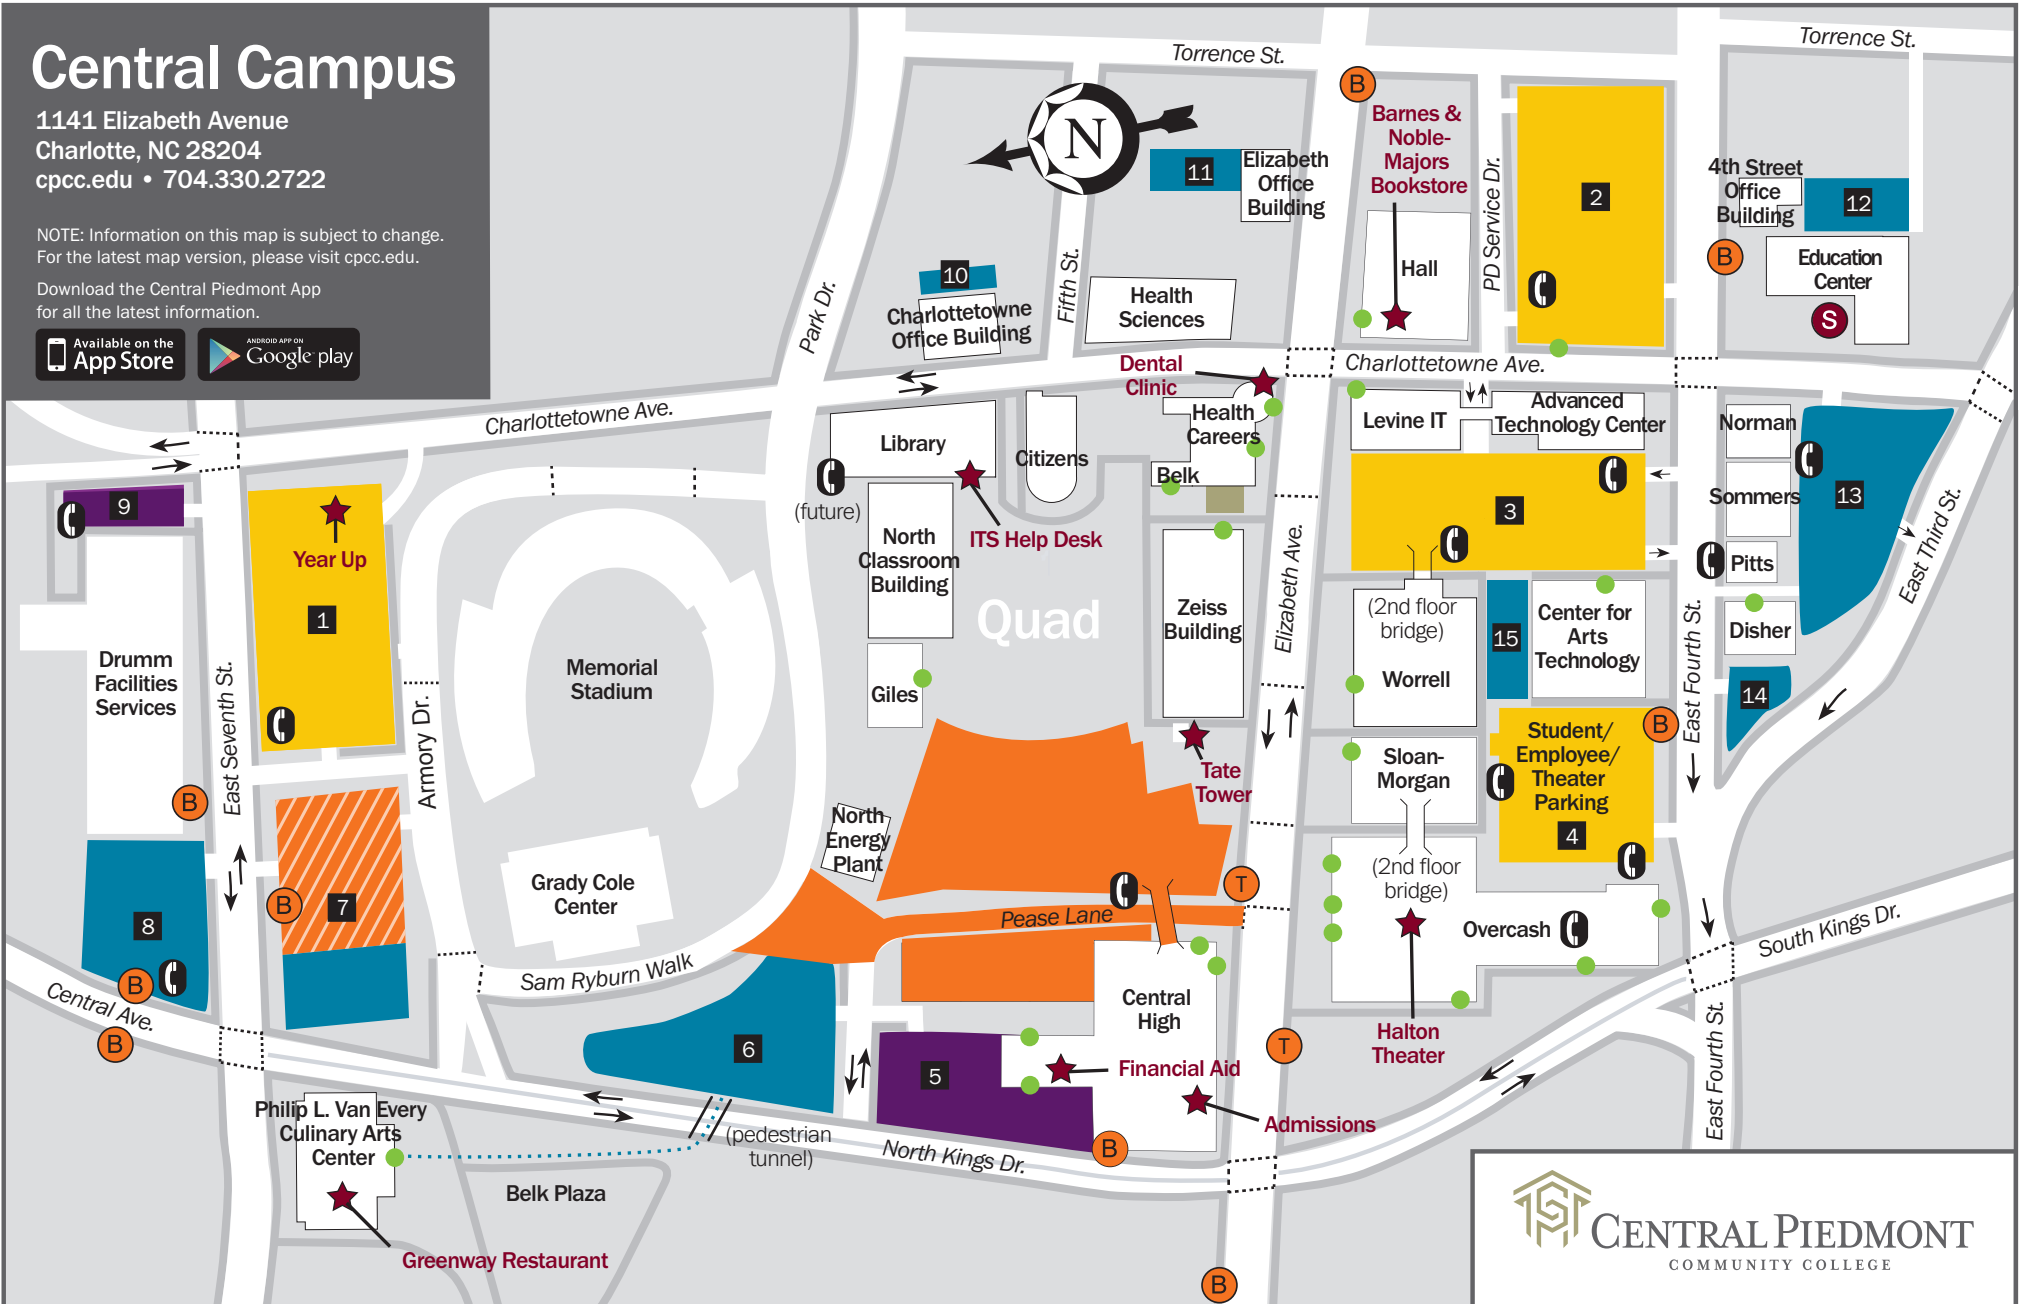

Central Campus

1141 Elizabeth Avenue
Charlotte, NC 28204
cpcc.edu • 704.330.2722

NOTE: Information on this map is subject to change.
For the latest map version, please visit cpcc.edu.

Download the Central Piedmont App
for all the latest information.

LEGEND

- Bus Stop
- Streetcar Stop
- Special Transportation Services Stop
- Security Emergency Phone
- Accessible Building Entrance
- Points of Interest
- Construction/Maintenance
- Public Assembly
- Parking Deck (1, 2, 3, 4)
- Surface Parking Lot (6, 7, 8, 10, 11, 12, 13, 14, 15)
- Visitor Parking (5, 9)
- Campus Sidewalks
- Additional Accessible Parking
All parking areas include accessible parking.
- Pedestrian Path
- Cross Walk