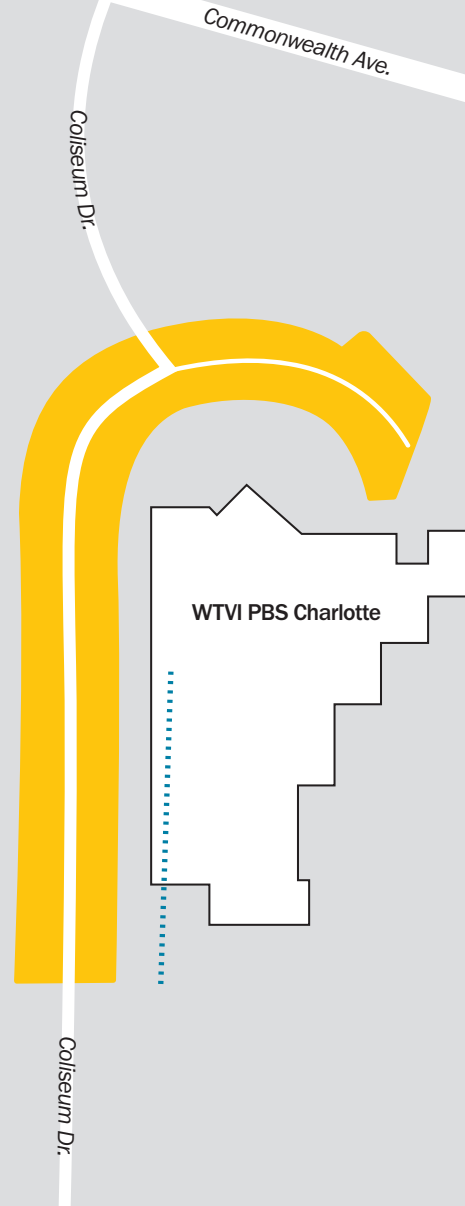

WTVI PBS Charlotte

3242 Commonwealth Avenue
Charlotte, NC 28205
cpcc.edu • 704.330.5942

NOTE: Information on this map is subject to change.
For the latest map version, please visit cpcc.edu.

Download the Central Piedmont App for all the latest info.

LEGEND

 Parking

 Pedestrian Path

 All parking areas include accessible parking.