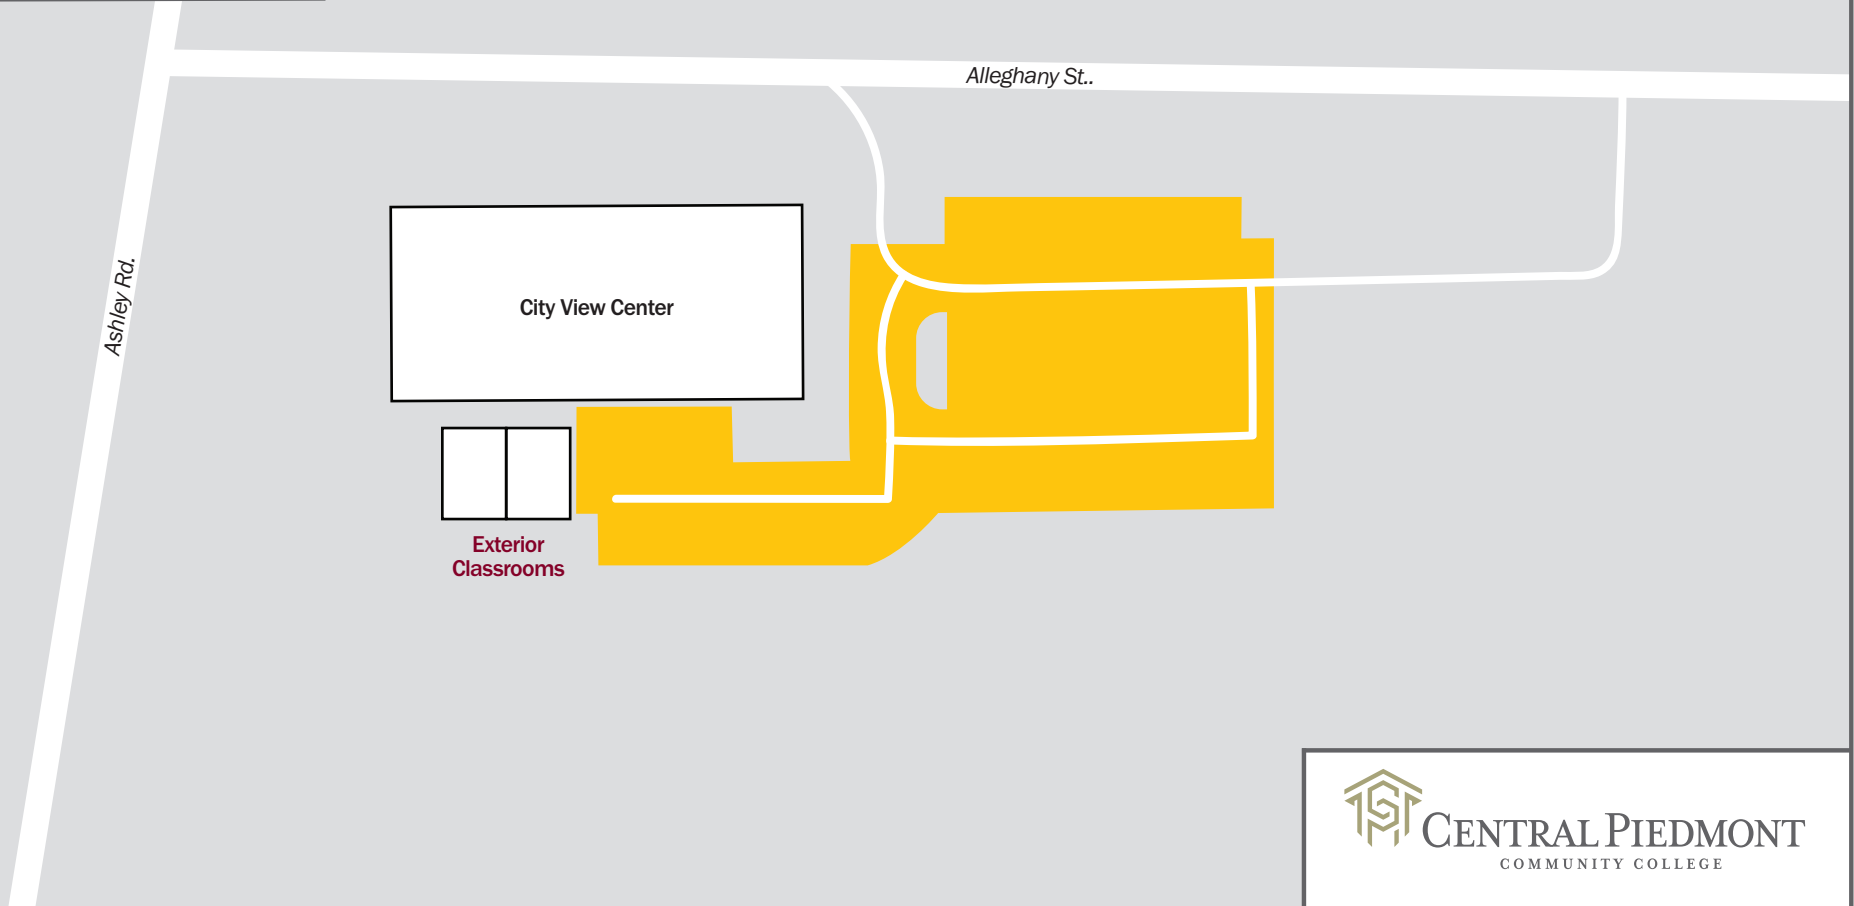

City View Center

1609 Alleghany Street
Charlotte, NC 28208
cpcc.edu • 704.330.5454

NOTE: Information on this map is subject to change.
For the latest map version, please visit cpcc.edu.

Download the Central Piedmont App for all the latest info.

LEGEND

 Parking

 All parking areas include accessible parking.