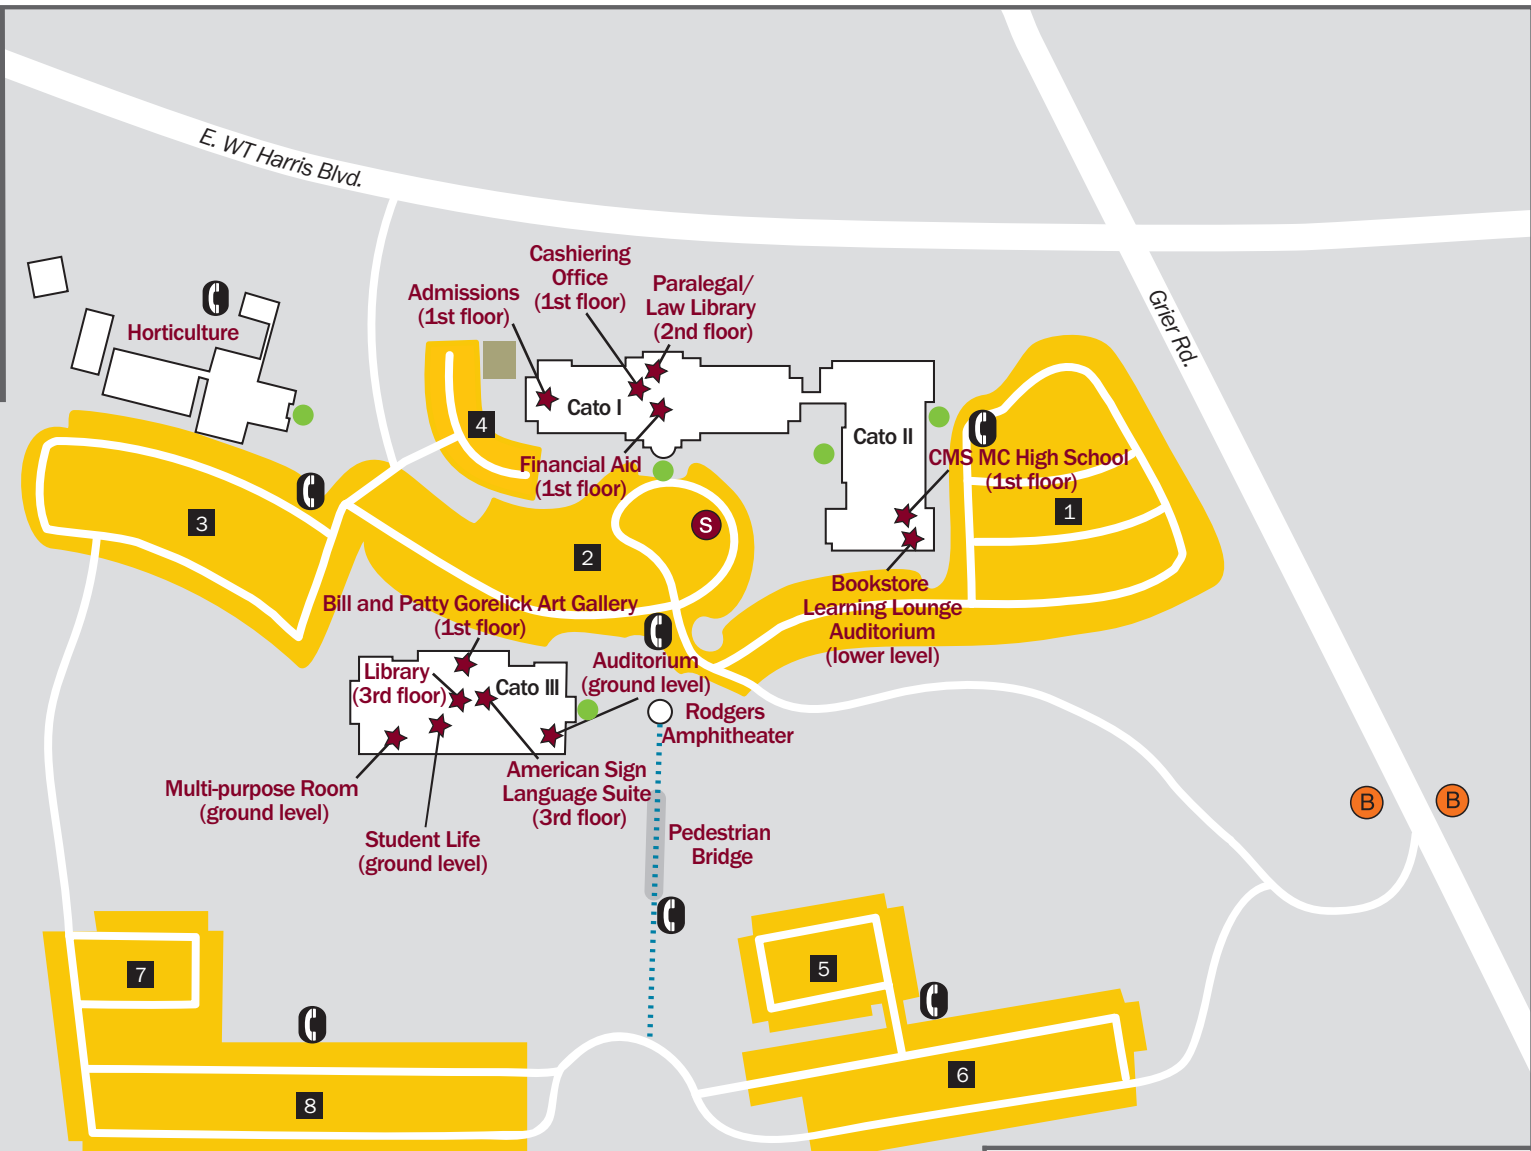

Cato Campus

8120 Grier Road
 Charlotte, NC 28215
 cpcc.edu • 704.330.4800

NOTE: Information on this map is subject to change.
 For the latest map version, please visit cpcc.edu.

Download the Central Piedmont App for all the latest info.

LEGEND

- Bus Stop
- Special Transportation Services Stop
- Security Emergency Phone
- Accessible Building Entrance
- Points of Interest
- Public Assembly
- Parking (1, 2, 3, 4, 5, 6, 7, and 8)
- All parking areas include accessible parking.
- Pedestrian Path