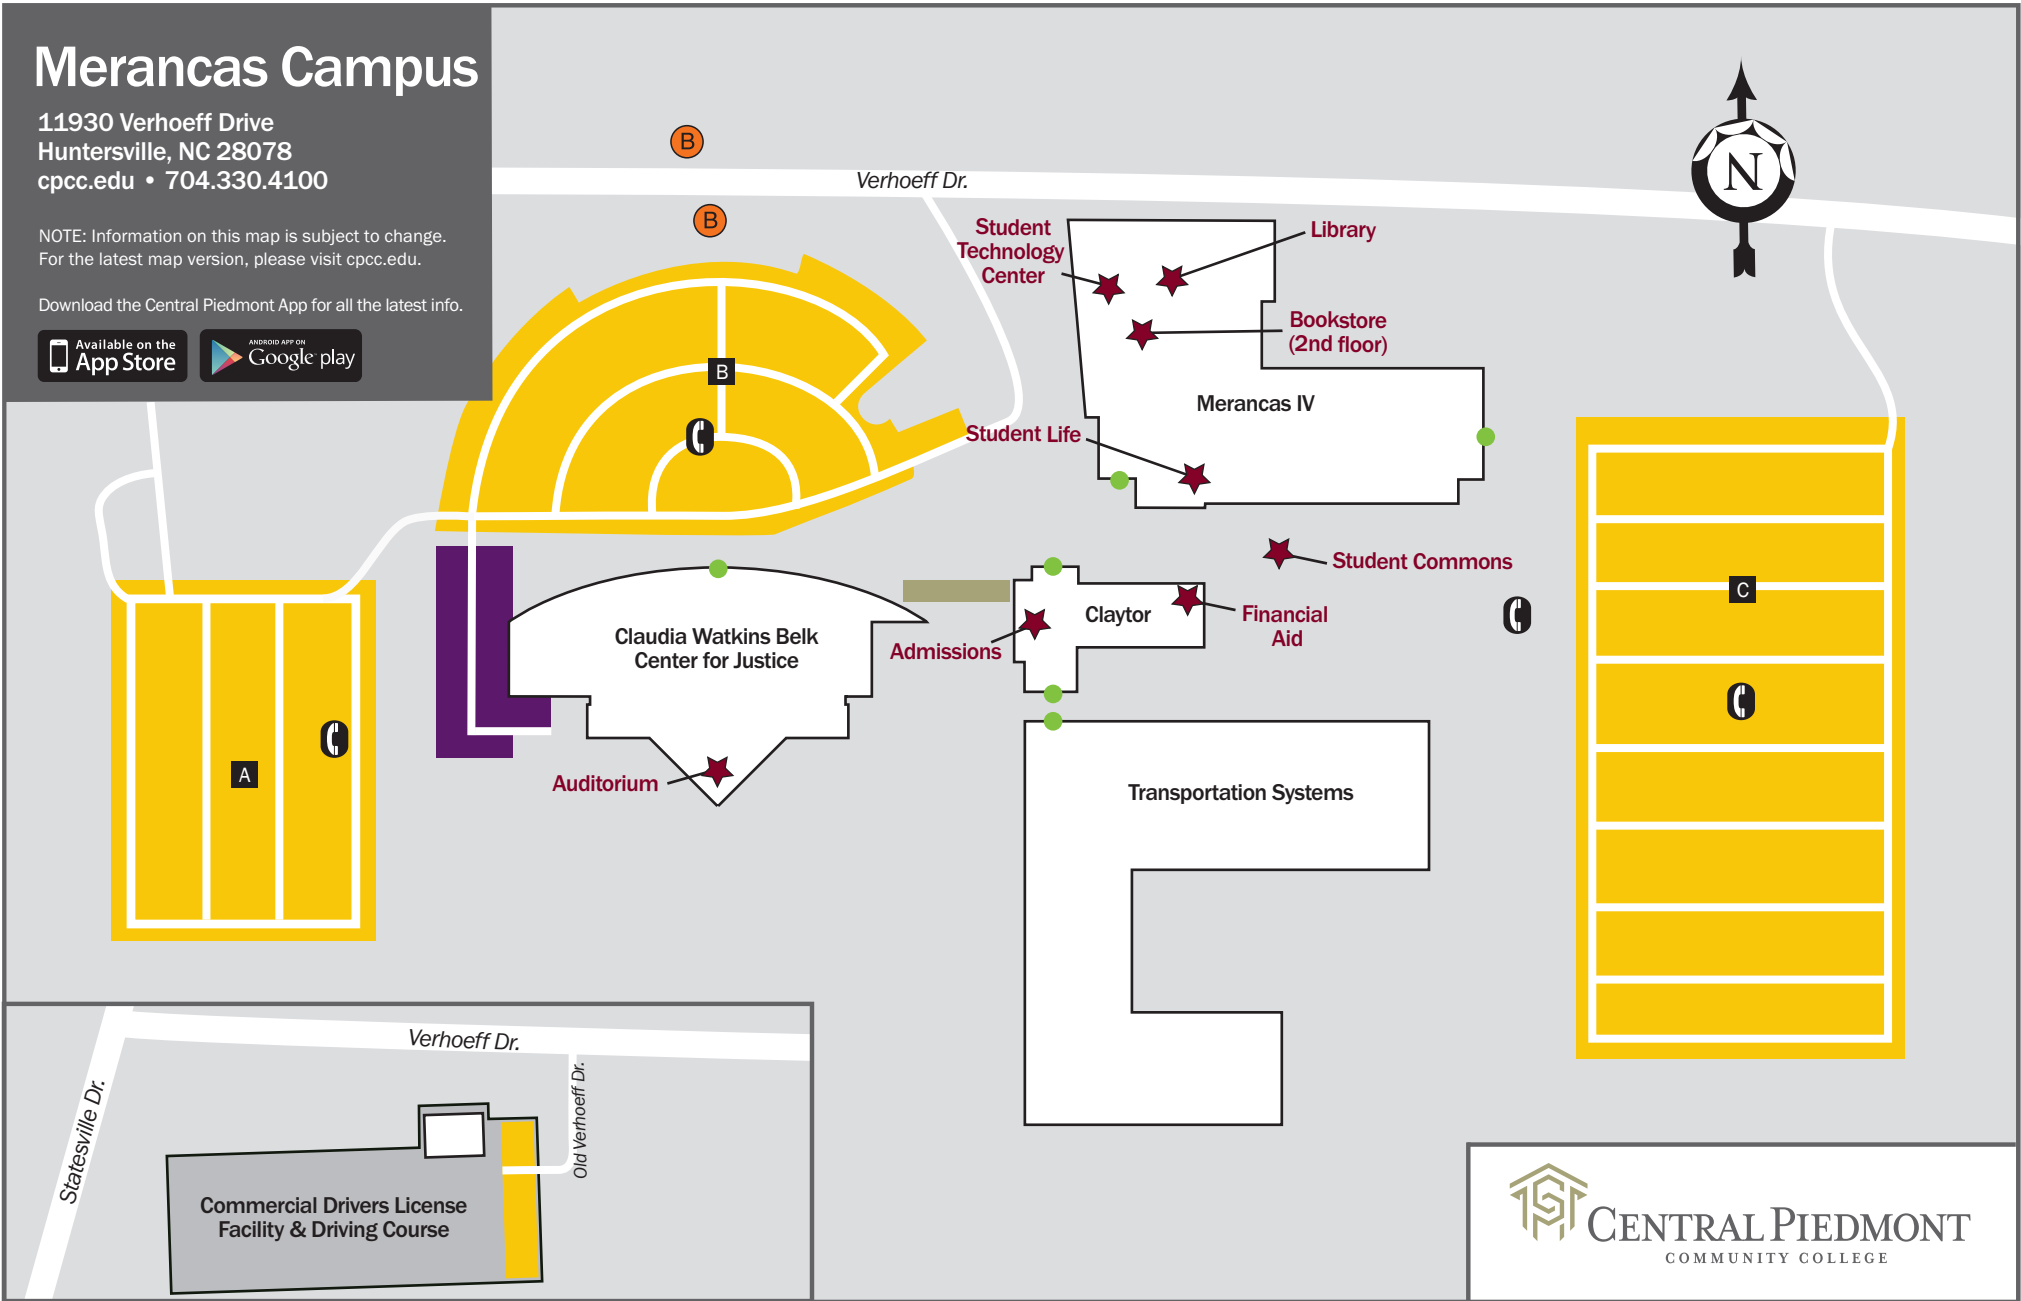

Merancas Campus

11930 Verhoeff Drive
 Huntersville, NC 28078
 cpcc.edu • 704.330.4100

NOTE: Information on this map is subject to change.
 For the latest map version, please visit cpcc.edu.

Download the Central Piedmont App for all the latest info.

LEGEND

- Bus Stop
- Handicapped-Accessible Building Entrance
- Public Assembly
- Basic Law Enforcement Training parking
Parking lots are open only during business hours.
- Security Emergency Phone
- Points of Interest
- Parking (A, B, and C)
- All parking areas include handicapped parking.