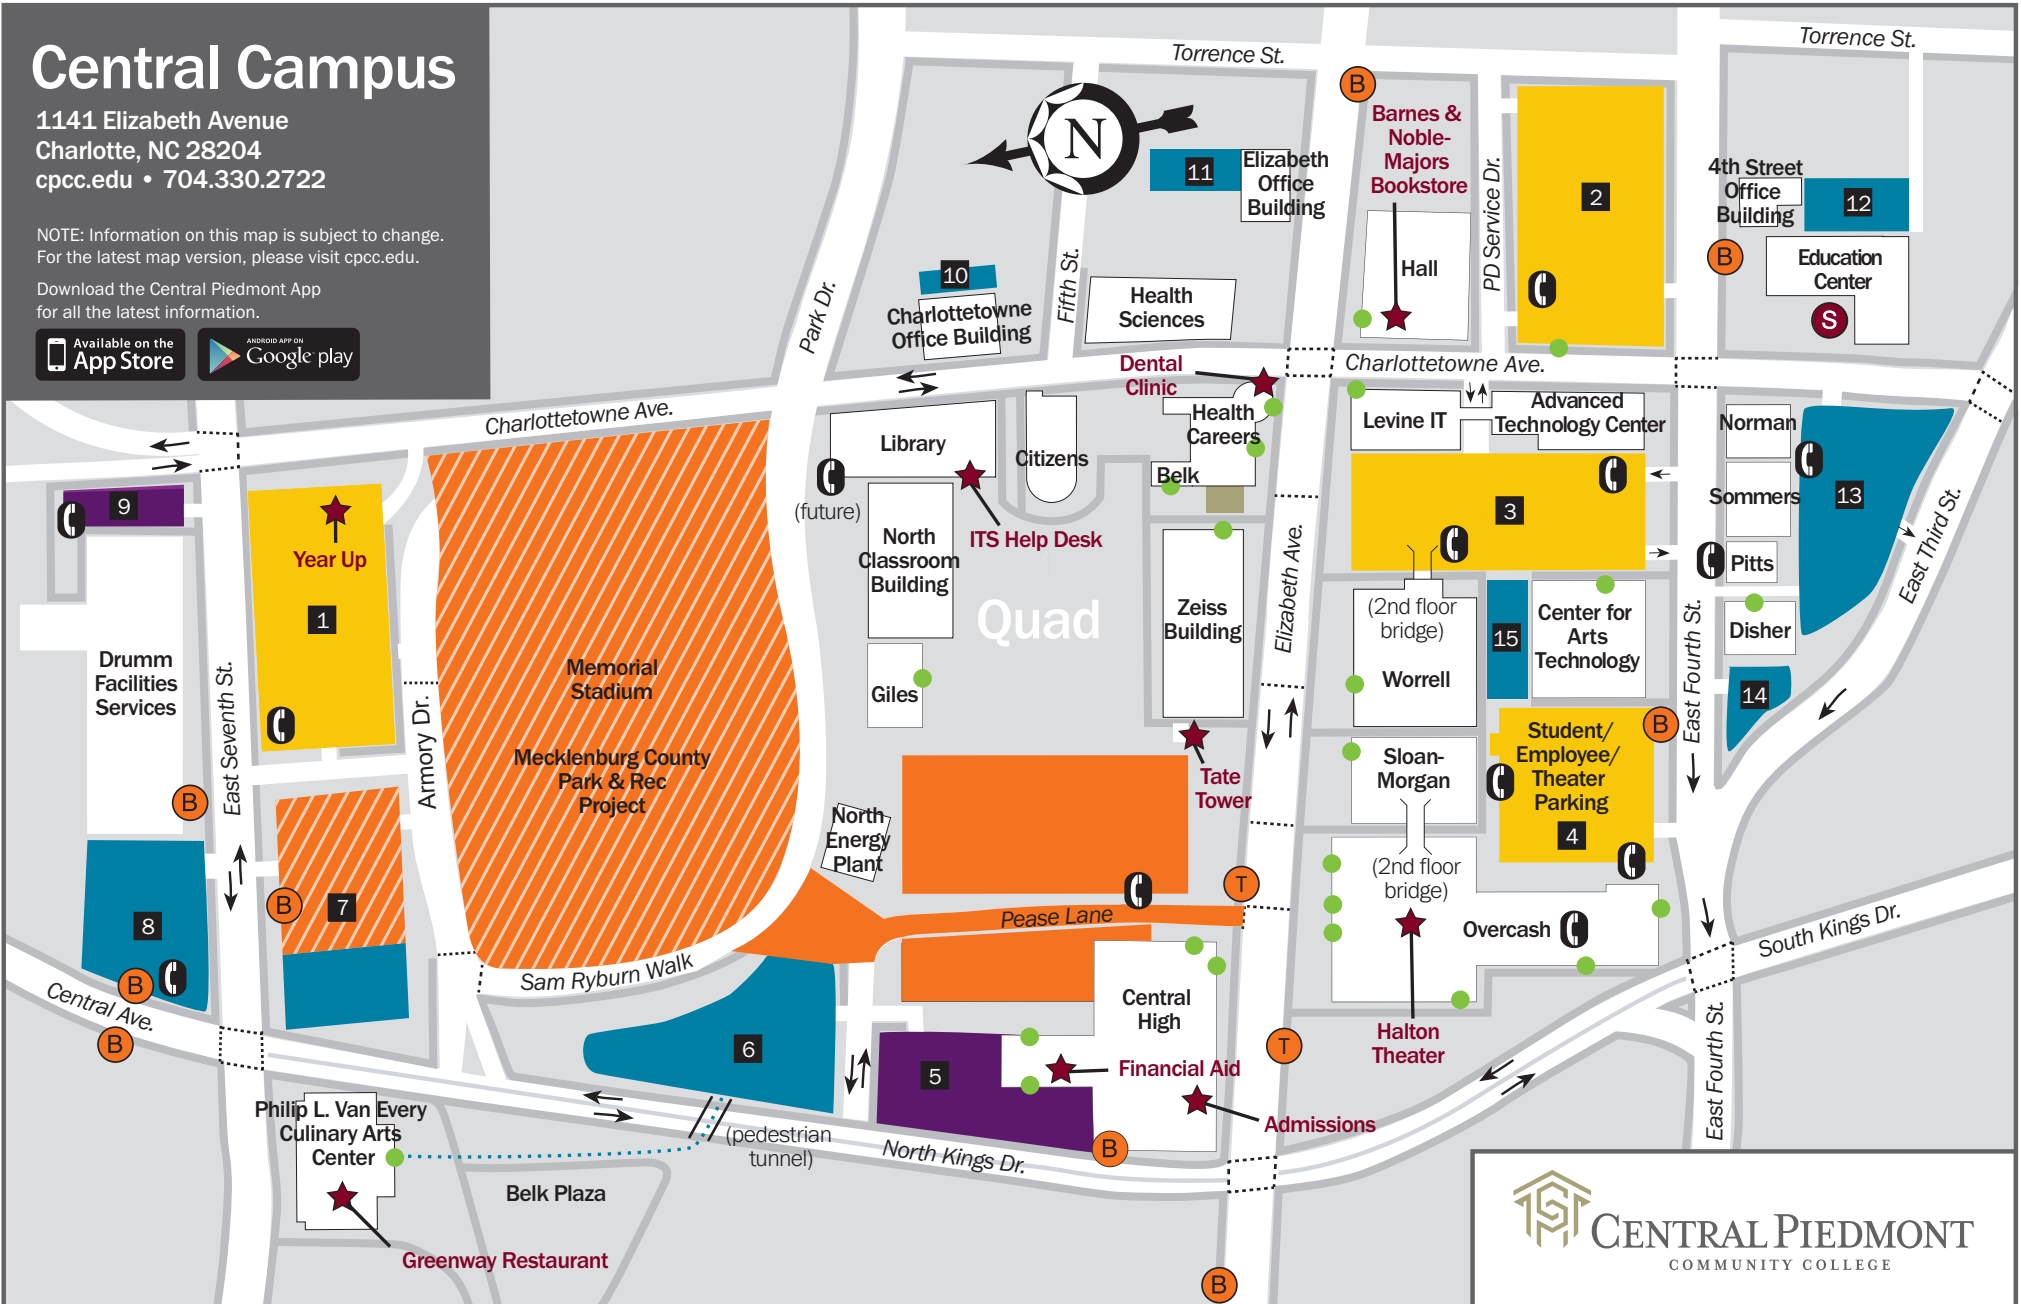

Central Campus

1141 Elizabeth Avenue
Charlotte, NC 28204
cpcc.edu • 704.330.2722

NOTE: Information on this map is subject to change.
For the latest map version, please visit cpcc.edu.

Download the Central Piedmont App
for all the latest information.

LEGEND

- (B) Bus Stop
- (T) Streetcar Stop
- (S) Special Transportation Services Stop
- Security Emergency Phone
- Handicapped-Accessible Building Entrance
- ★ Points of Interest
- Construction/Maintenance
- Public Assembly
- Parking Deck (1, 2, 3, 4)
- Surface Parking Lot (6, 7, 8, 10, 11, 12, 13, 14, 15)
- Visitor Parking (5, 9)
- Campus Sidewalks
- Additional Handicapped Parking
All parking areas include handicapped parking.
- ⋯⋯⋯ Pedestrian Path
- - - - - Cross Walk