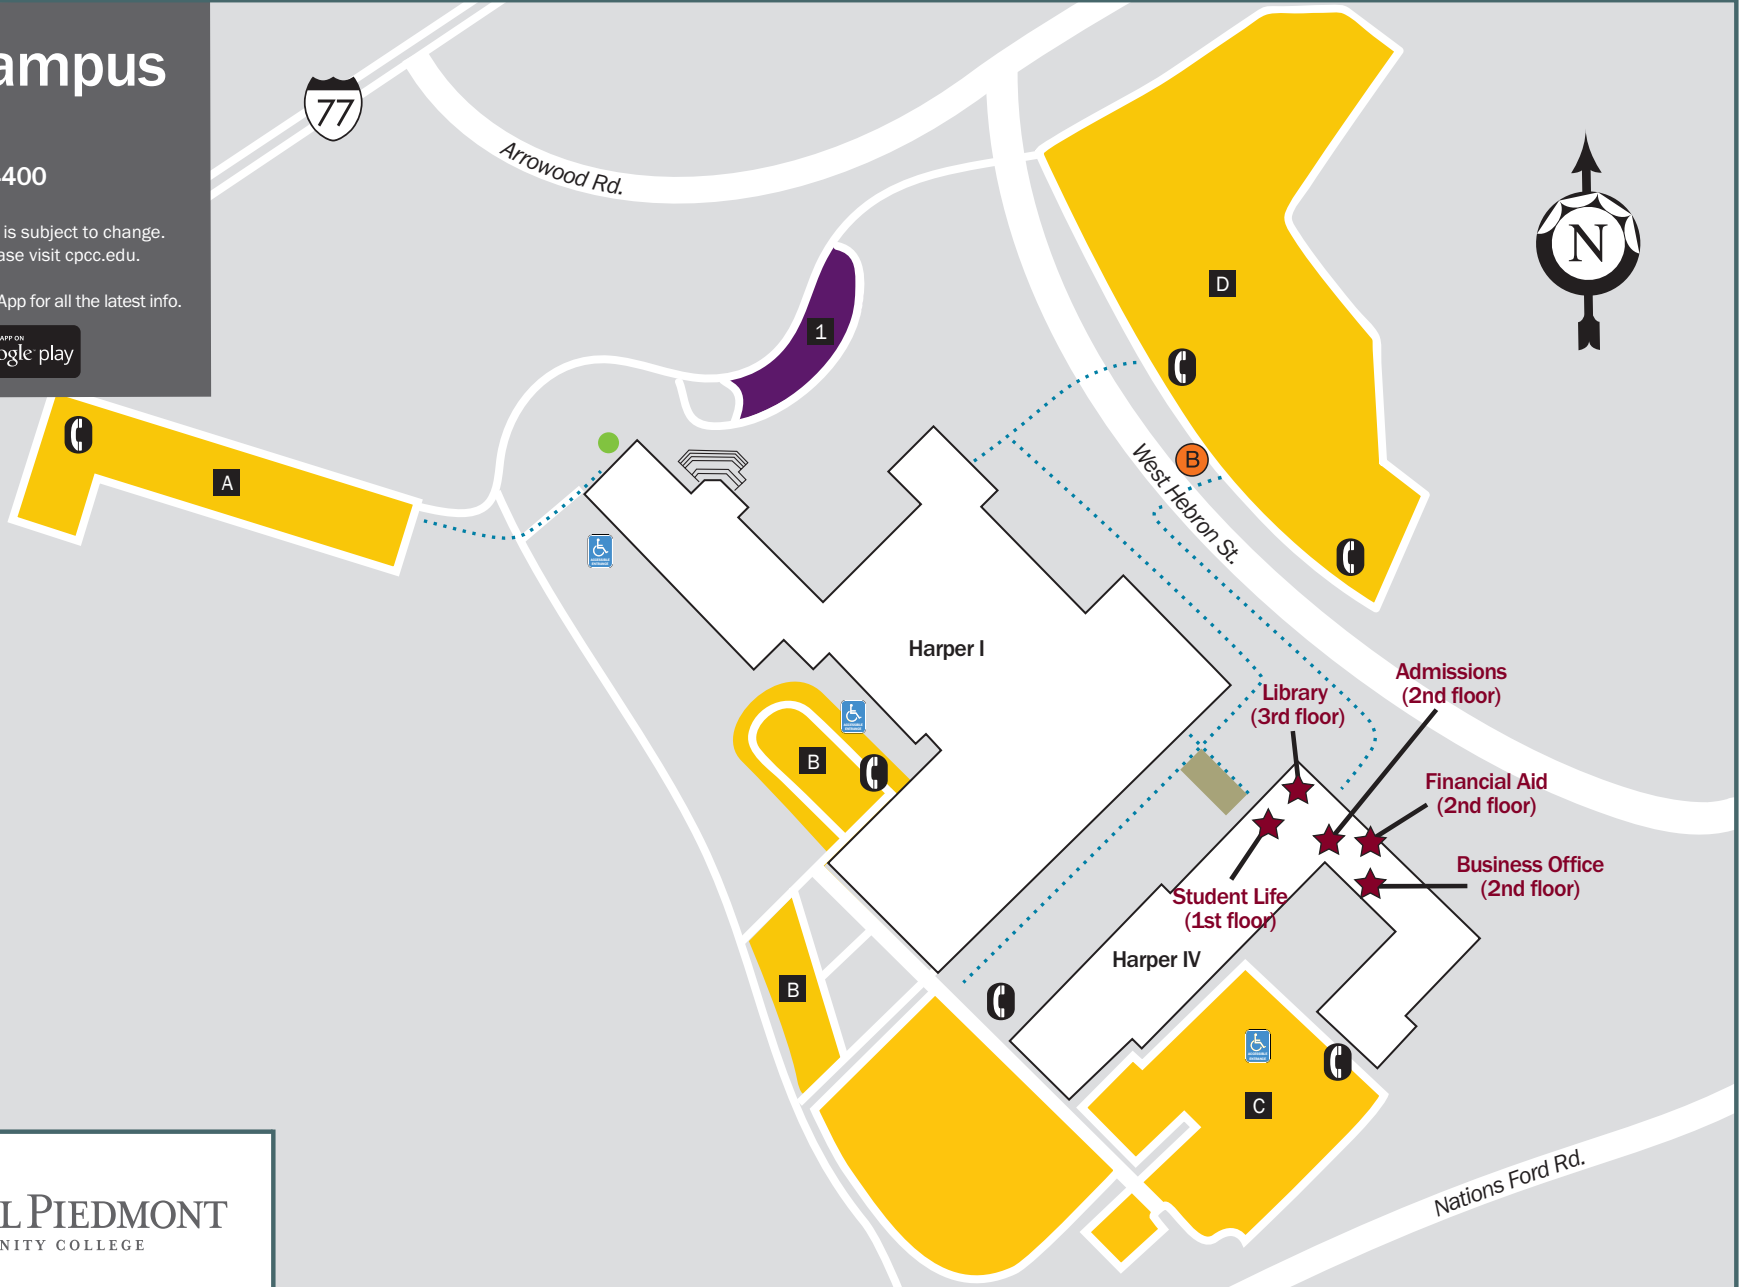

Harper Campus

315 W. Hebron Street
 Charlotte, NC 28273
 cpcc.edu • 704.330.4400

NOTE: Information on this map is subject to change.
 For the latest map version, please visit cpcc.edu.

Download the Central Piedmont App for all the latest info.

Arrowood Rd.

LEGEND

- Bus Stop
- Security Emergency Phone
- Handicapped-Accessible Building Entrance
- Points of Interest
- Public Assembly
- Parking (A, B, C, and D)
- Visitor Parking (1)
- All parking areas include handicapped parking.
- Pedestrian Path