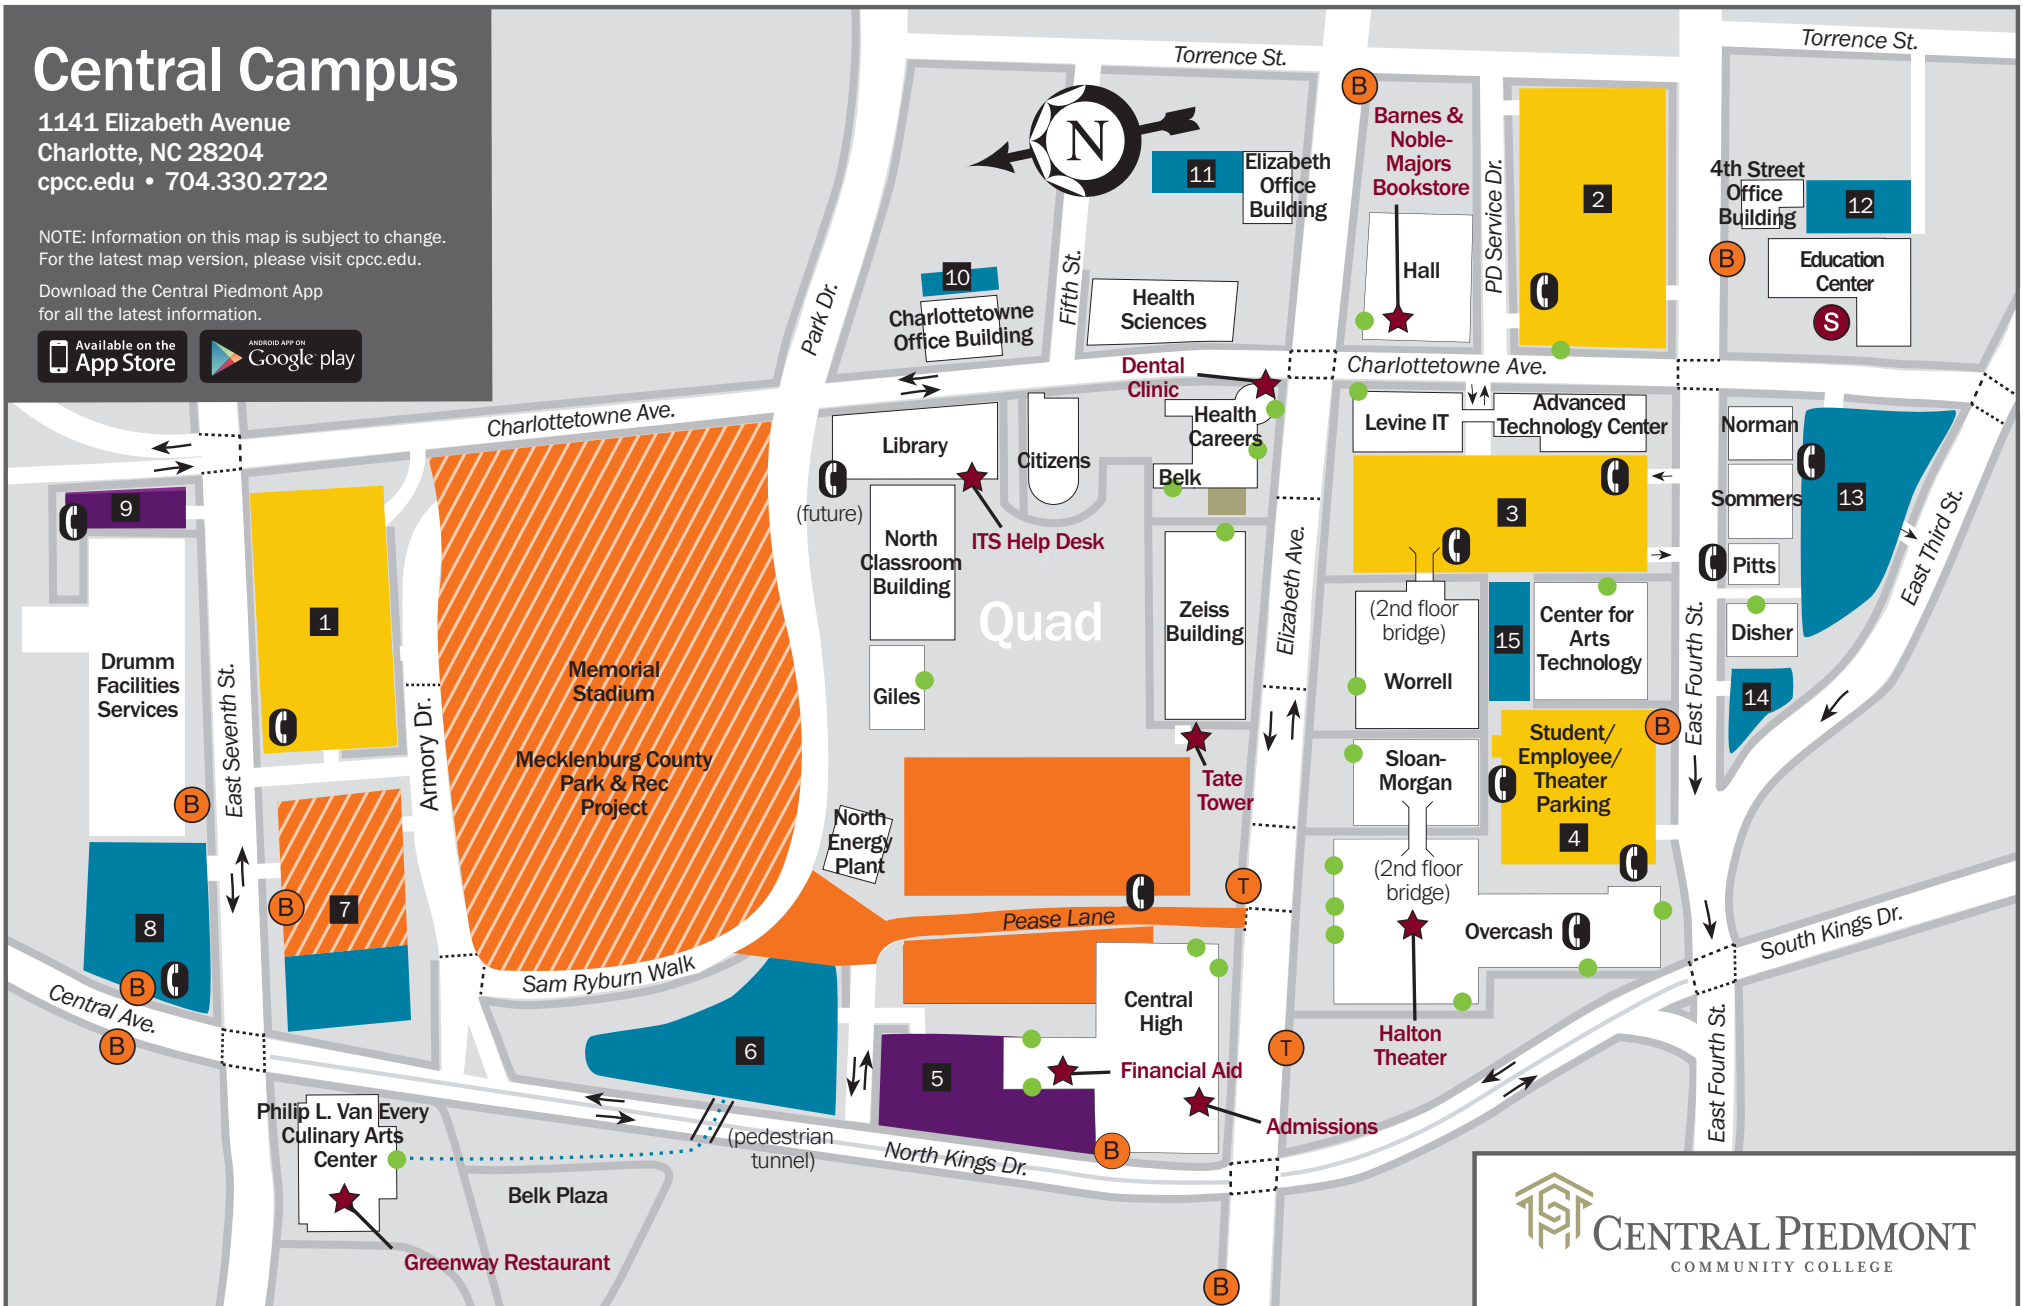

Central Campus

1141 Elizabeth Avenue
Charlotte, NC 28204
cpcc.edu • 704.330.2722

NOTE: Information on this map is subject to change.
For the latest map version, please visit cpcc.edu.

Download the Central Piedmont App
for all the latest information.

LEGEND

- Ⓟ Bus Stop
- Ⓣ Streetcar Stop
- Ⓢ Special Transportation Services Stop
- ☎ Security Emergency Phone
- Handicapped-Accessible Building Entrance
- ★ Points of Interest
- ▭ Construction/Maintenance
- ▭ Public Assembly
- ▭ Parking Deck (1, 2, 3, 4)
- ▭ Surface Parking Lot (6, 7, 8, 10, 11, 12, 13, 14, 15)
- ▭ Visitor Parking (5, 9)
- ▭ Campus Sidewalks
- ♿ Additional Handicapped Parking
All parking areas include handicapped parking.
- ⋯ Pedestrian Path
- - - Cross Walk