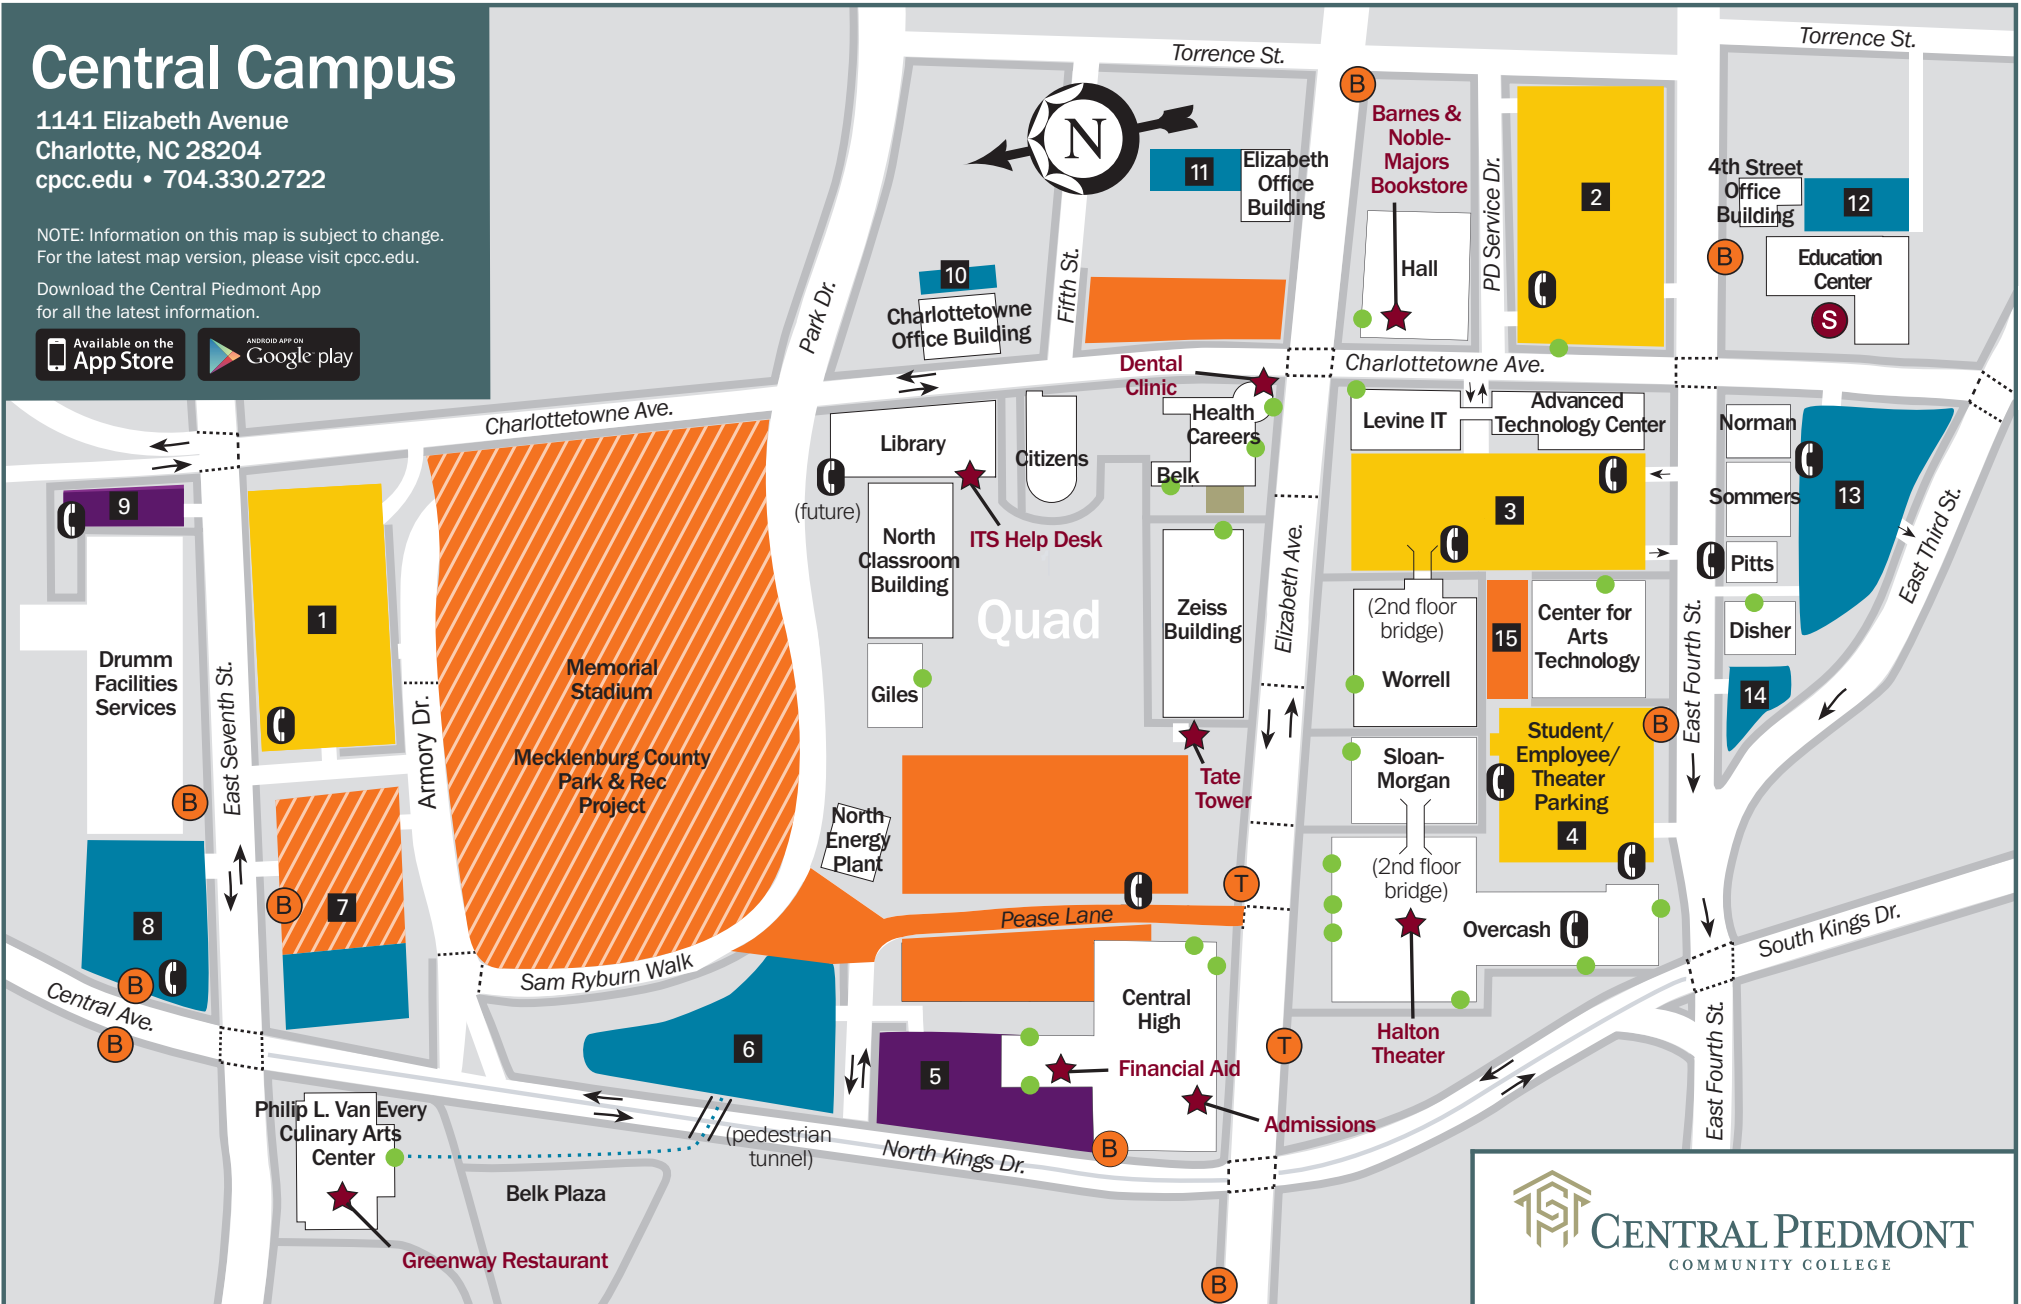

Central Campus

1141 Elizabeth Avenue
Charlotte, NC 28204
cpcc.edu • 704.330.2722

NOTE: Information on this map is subject to change.
For the latest map version, please visit cpcc.edu.

Download the Central Piedmont App
for all the latest information.

LEGEND

- Bus Stop
- Streetcar Stop
- Special Transportation Services Stop
- Security Emergency Phone
- Handicapped-Accessible Building Entrance
- Points of Interest
- Construction/Maintenance
- Public Assembly
- Parking Deck (1, 2, 3, 4)
- Surface Parking Lot (6, 7, 8, 10, 11, 12, 13, 14, 15)
- Visitor Parking (5, 9)
- Campus Sidewalks
- Additional Handicapped Parking
All parking areas include handicapped parking.
- Pedestrian Path
- Cross Walk