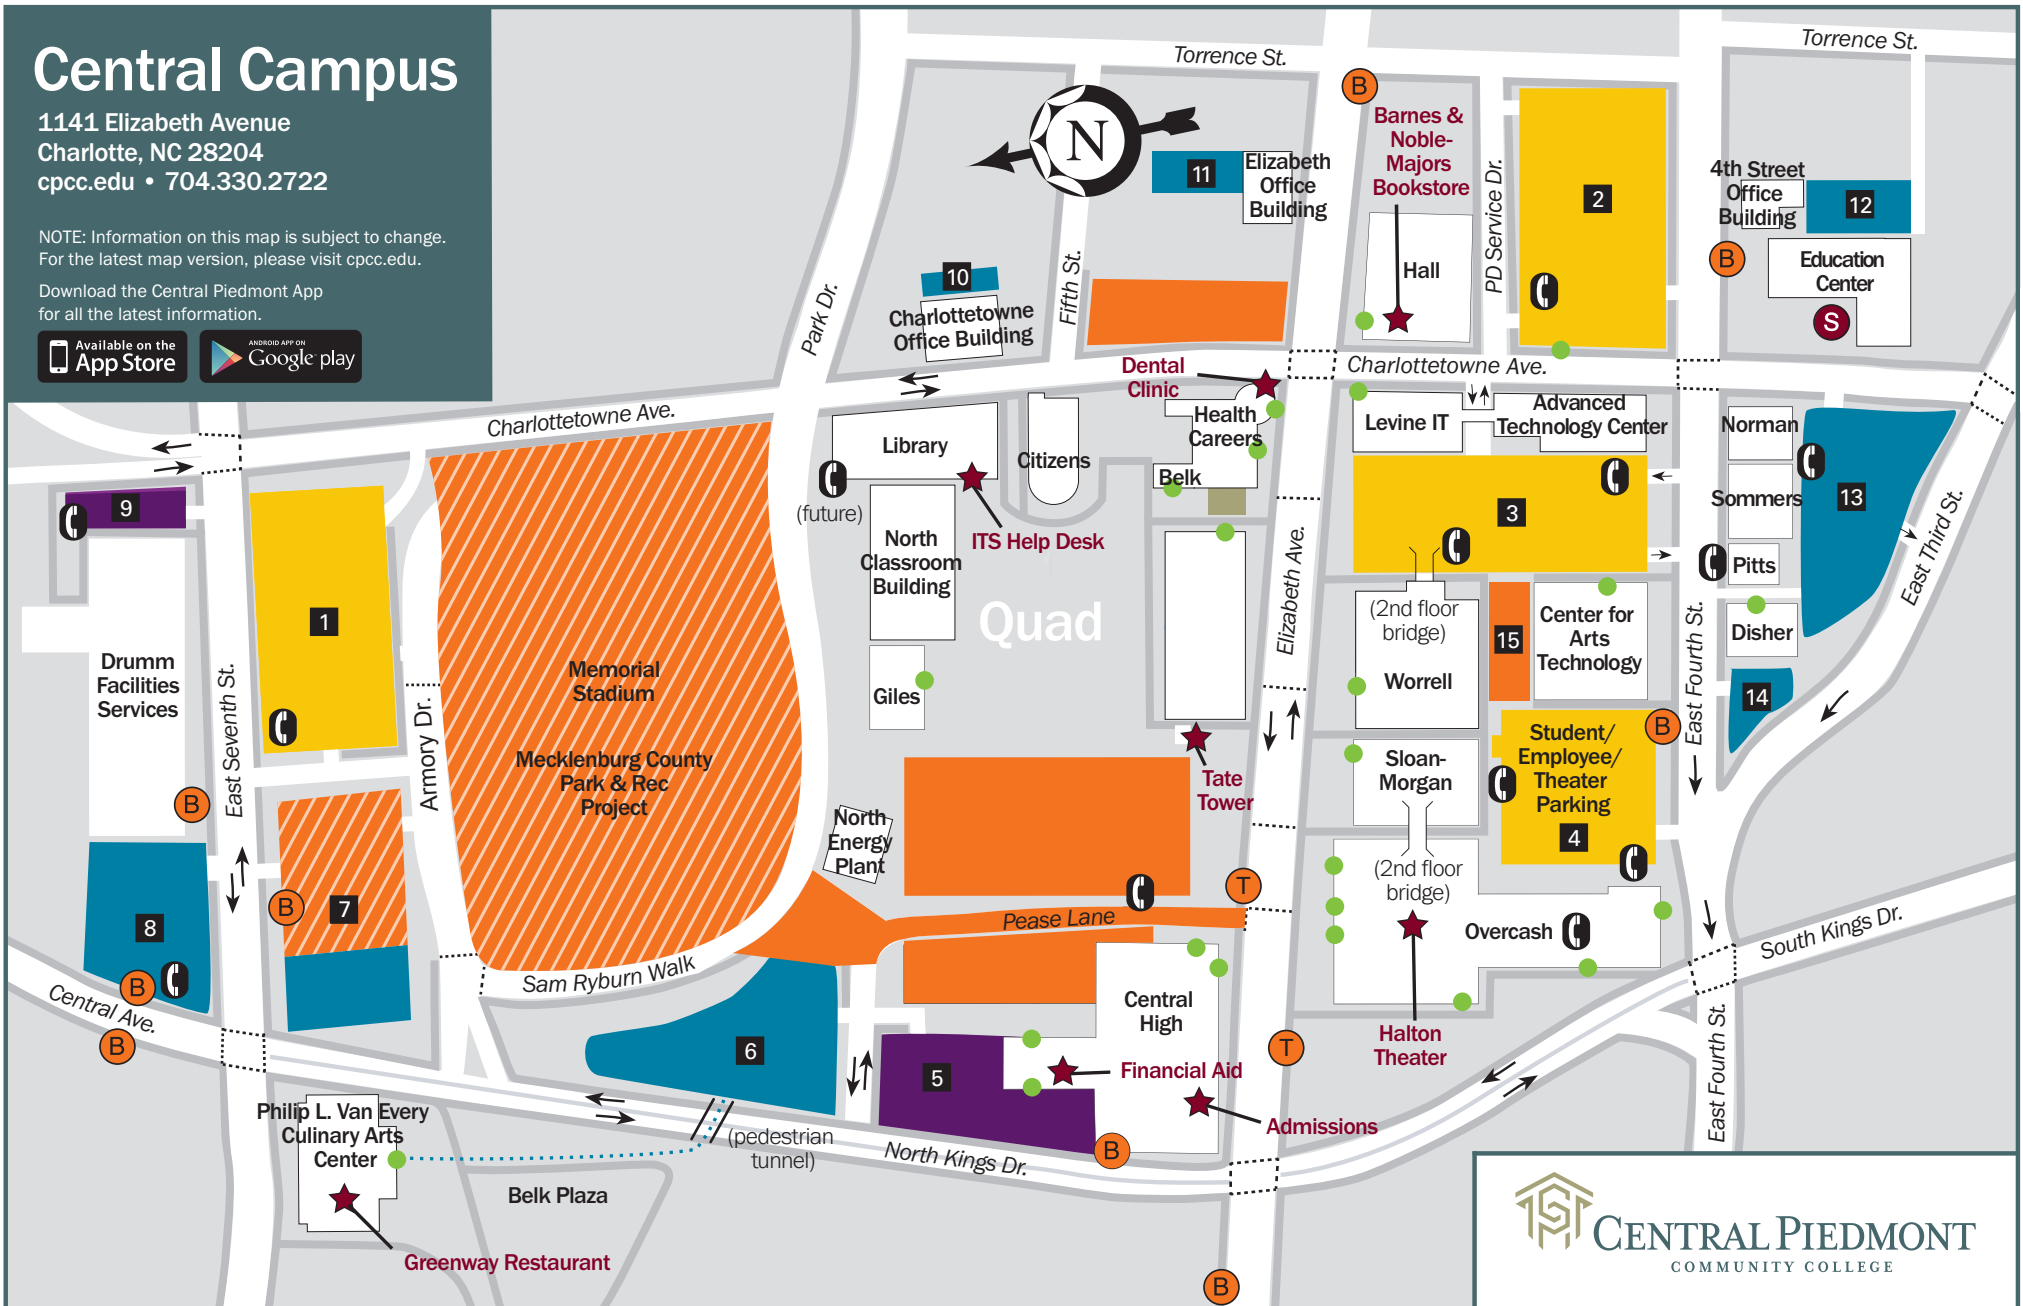

# Central Campus

1141 Elizabeth Avenue  
Charlotte, NC 28204  
cpcc.edu • 704.330.2722

NOTE: Information on this map is subject to change.  
For the latest map version, please visit cpcc.edu.

Download the Central Piedmont App  
for all the latest information.

## LEGEND

- Ⓟ Bus Stop
- Ⓣ Streetcar Stop
- Ⓢ Special Transportation Services Stop
- ☎ Security Emergency Phone
- Handicapped-Accessible Building Entrance
- ★ Points of Interest
- Construction/Maintenance
- Public Assembly
- Parking Deck (1, 2, 3, 4)
- Surface Parking Lot (6, 7, 8, 10, 11, 12, 13, 14, 15)
- Visitor Parking (5, 9)
- Campus Sidewalks
- ♿ Additional Handicapped Parking  
*All parking areas include handicapped parking.*
- ⋯ Pedestrian Path
- - - Cross Walk