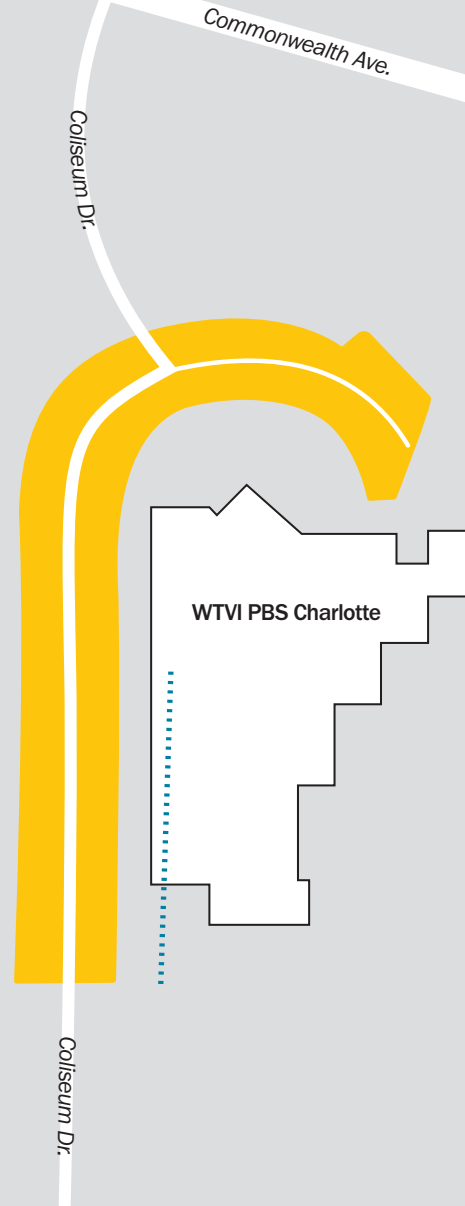

WTVI PBS Charlotte

3242 Commonwealth Avenue
Charlotte, NC 28205
cpcc.edu • 704.330.5942

NOTE: Information on this map is subject to change.
For the latest map version, please visit cpcc.edu.

Download the Central Piedmont App for all the latest info.

LEGEND

 Parking

 Pedestrian Path

 All parking areas include handicapped parking.