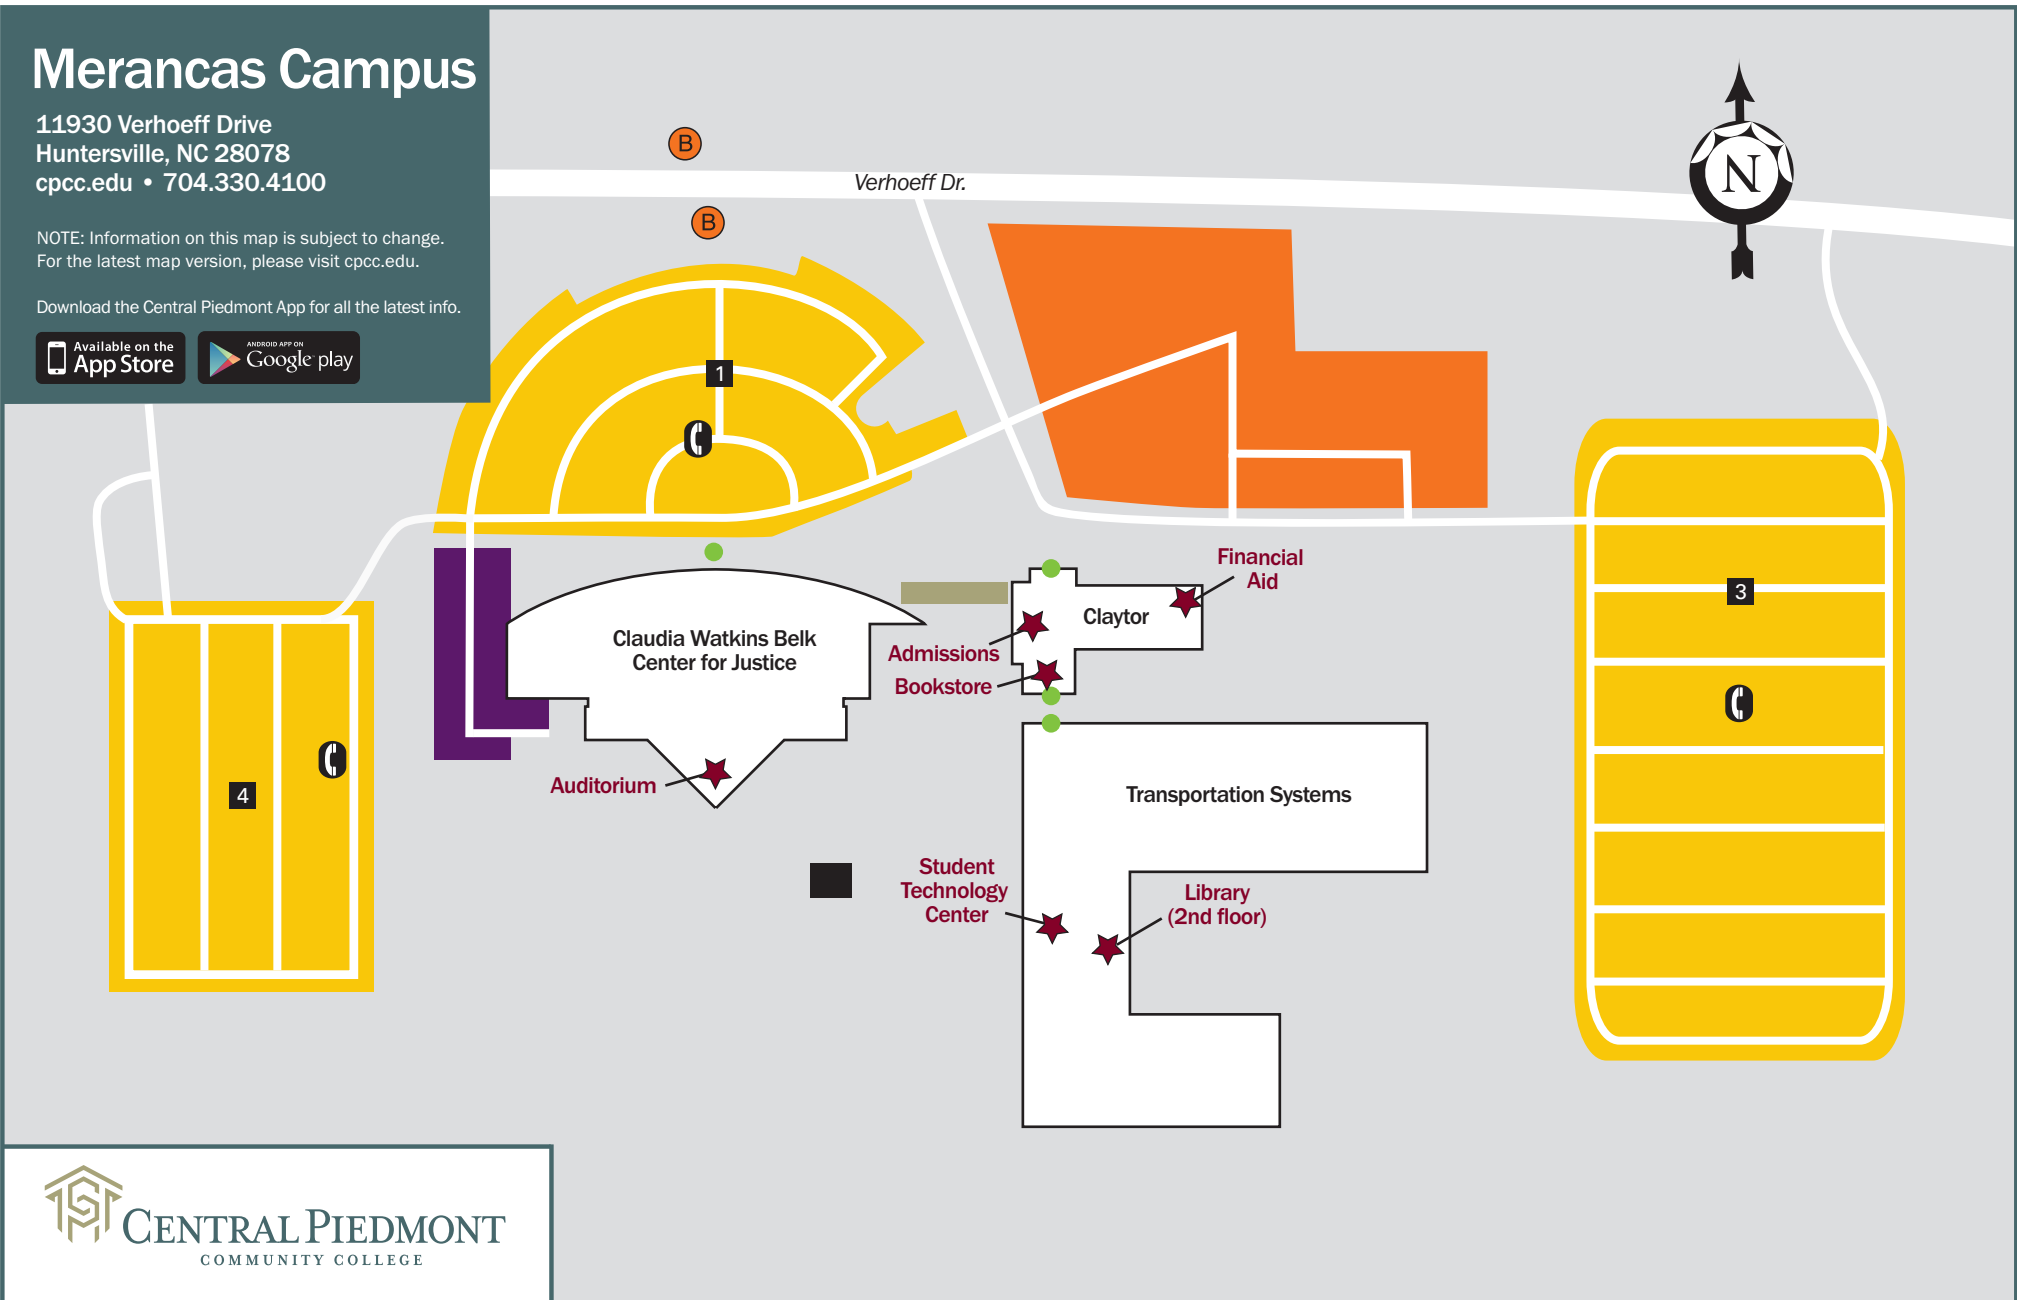

Merancas Campus

11930 Verhoeff Drive
 Huntersville, NC 28078
 cpcc.edu • 704.330.4100

NOTE: Information on this map is subject to change.
 For the latest map version, please visit cpcc.edu.

Download the Central Piedmont App for all the latest info.

LEGEND

Security Emergency Phone

Handicapped-Accessible Building Entrance

Points of Interest

Public Assembly

Parking (1, 3, and 4)

Construction

Basic Law Enforcement Training parking
 Parking lots are open only during business hours

All parking areas include handicapped parking.