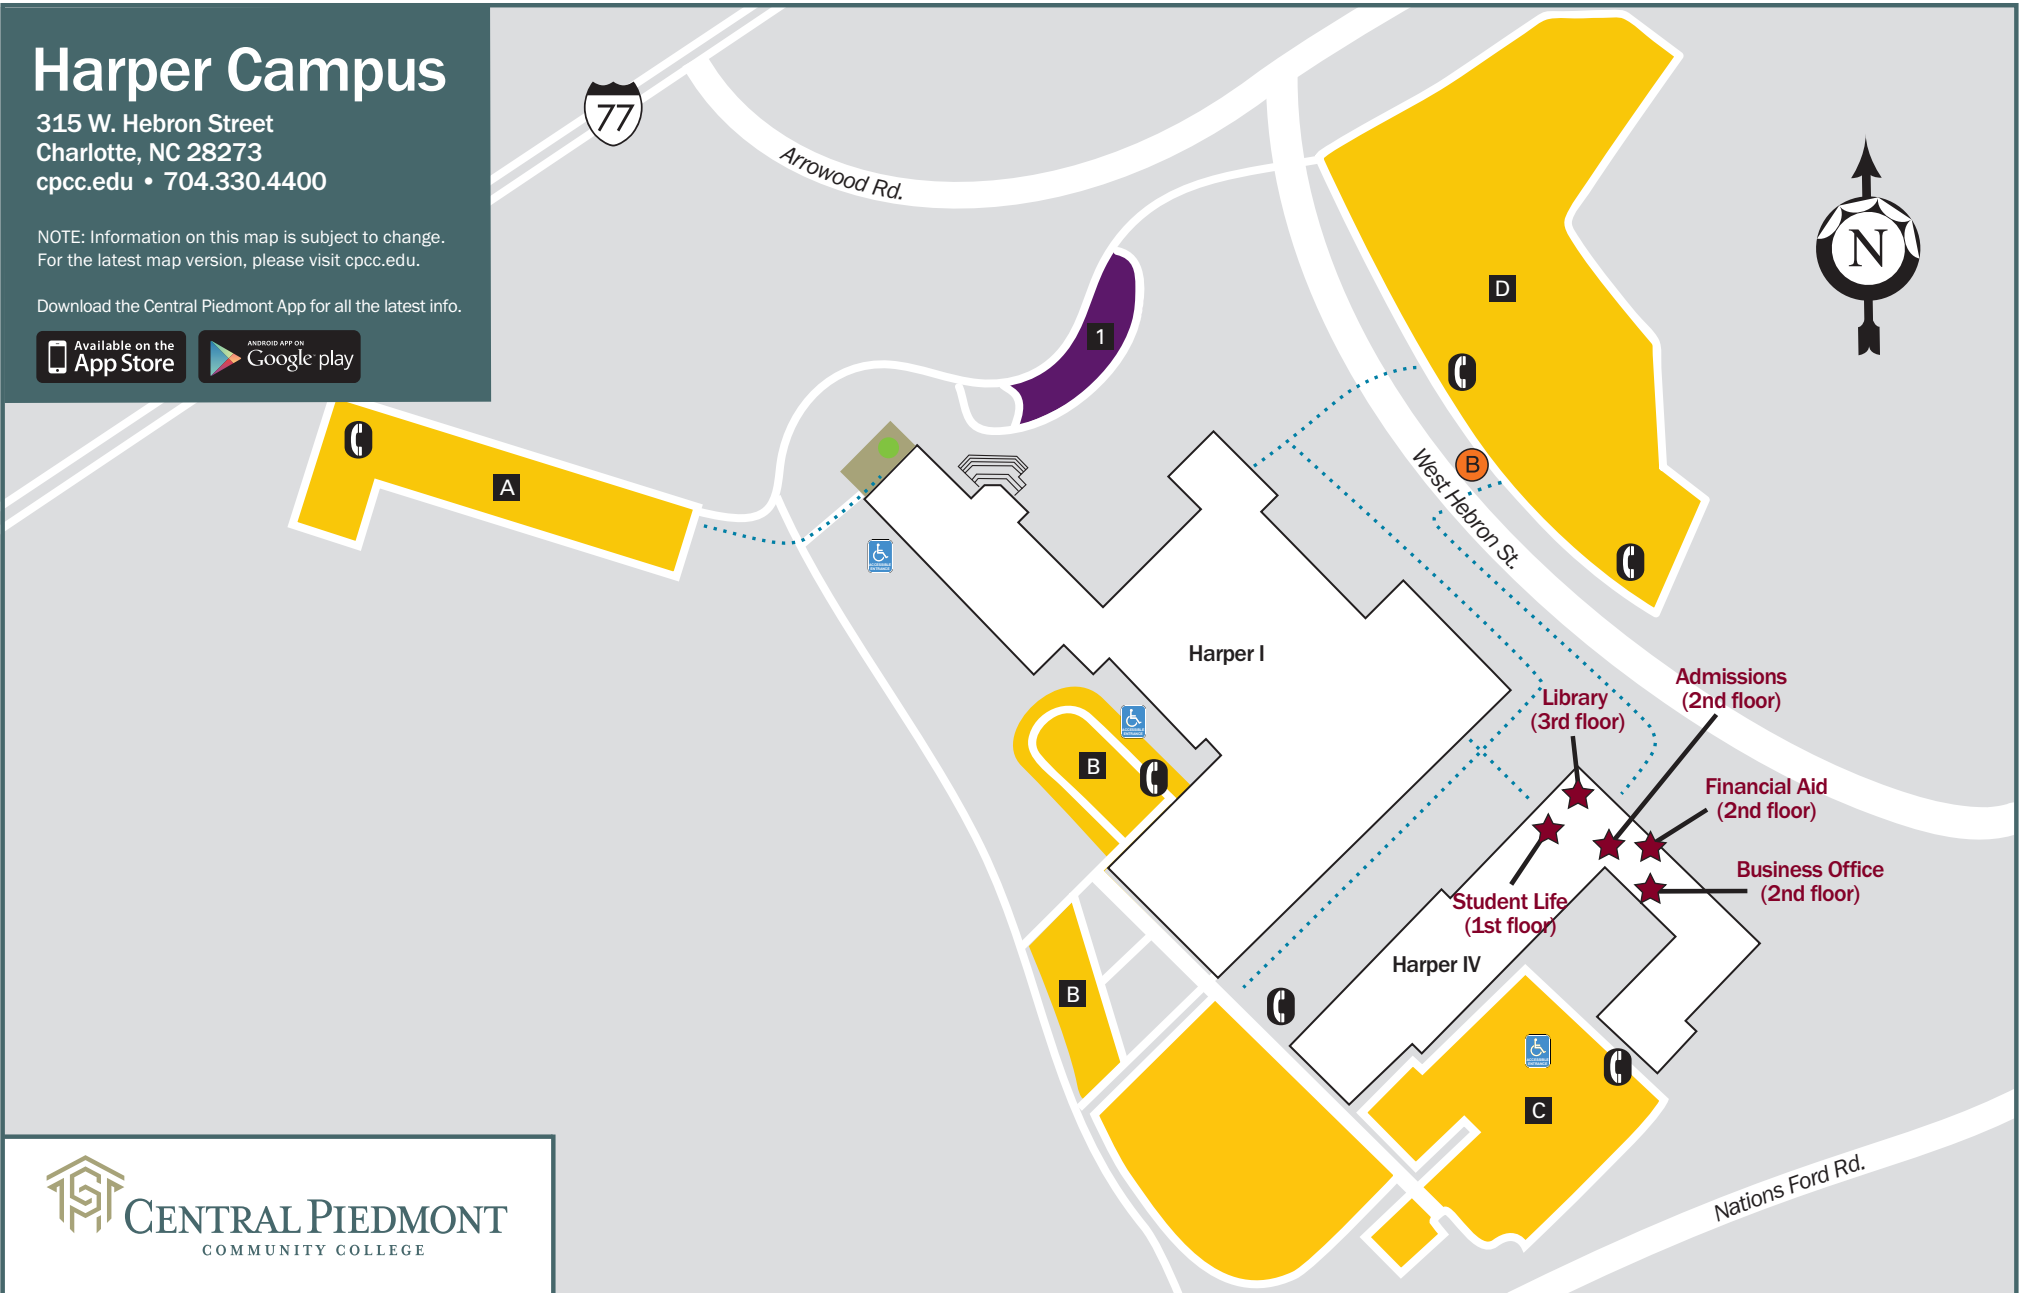

# Harper Campus

315 W. Hebron Street  
 Charlotte, NC 28273  
 cpcc.edu • 704.330.4400

NOTE: Information on this map is subject to change.  
 For the latest map version, please visit cpcc.edu.

Download the Central Piedmont App for all the latest info.

## LEGEND

Bus Stop

Points of Interest

Parking (A, B, C, and D)

All parking areas include handicapped parking.

Security Emergency Phone

Public Assembly

Visitor Parking (1)

Handicapped-Accessible Building Entrance

Pedestrian Path