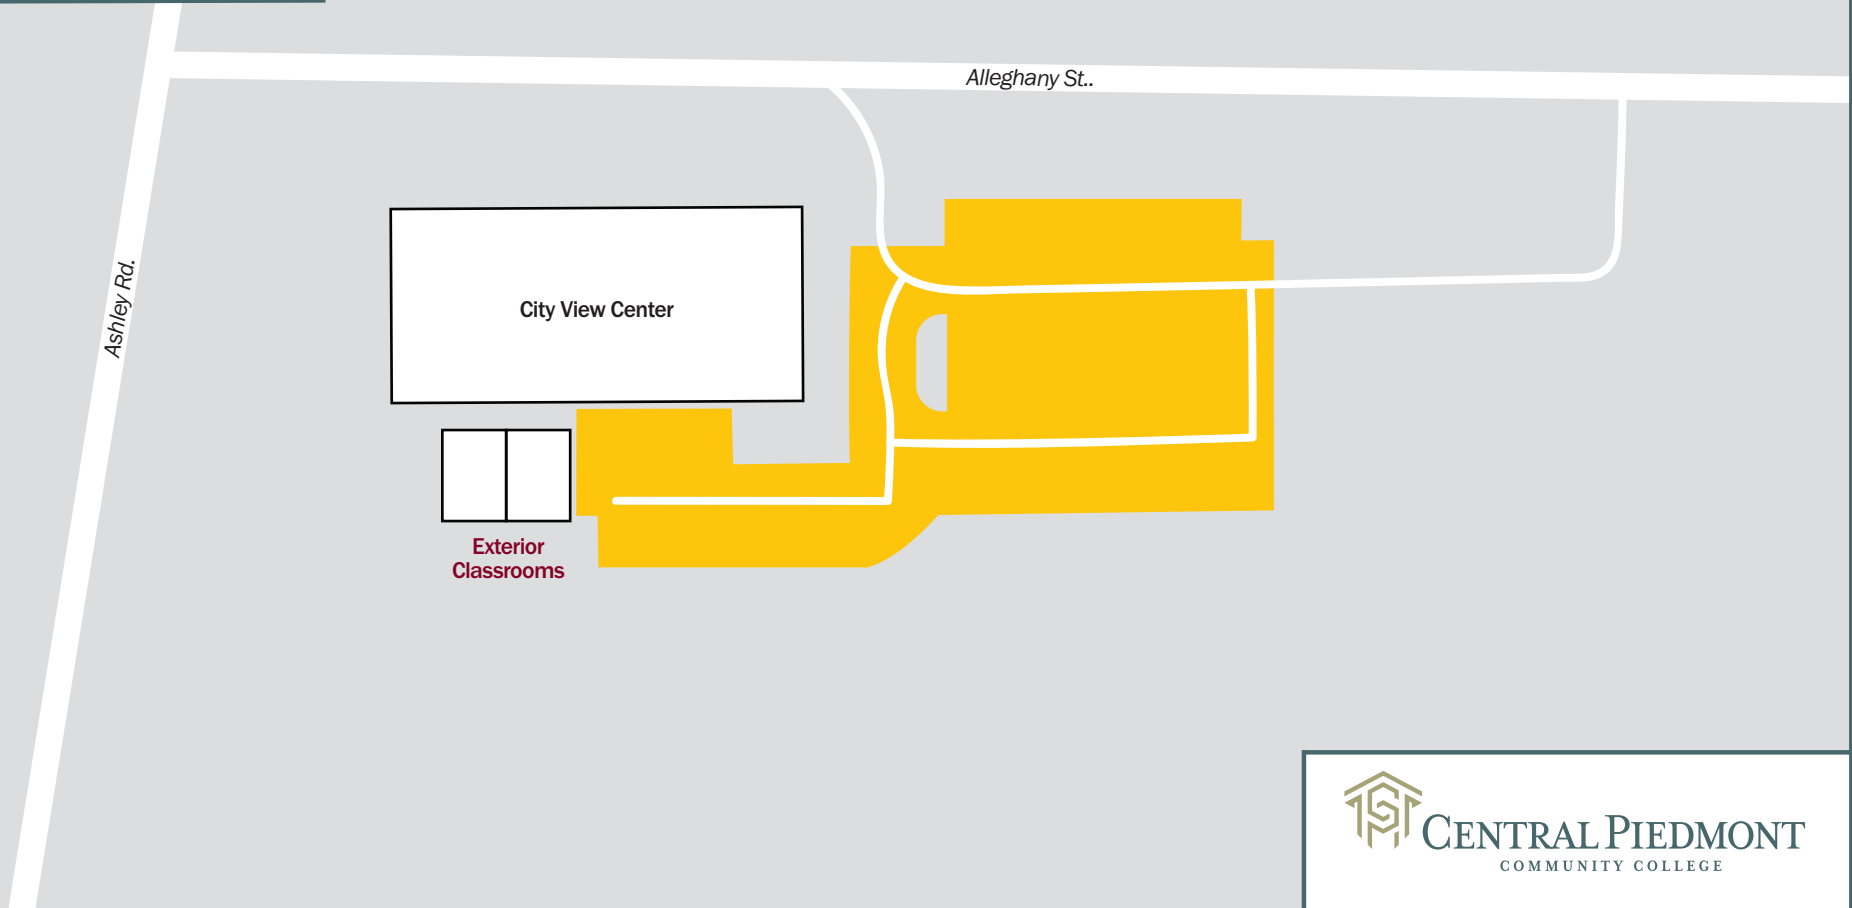

City View Center

1609 Alleghany Street
Charlotte, NC 28208
cpcc.edu • 704.330.5454

NOTE: Information on this map is subject to change.
For the latest map version, please visit cpcc.edu.

Download the Central Piedmont App for all the latest info.

LEGEND

 Parking

 All parking areas include handicapped parking.