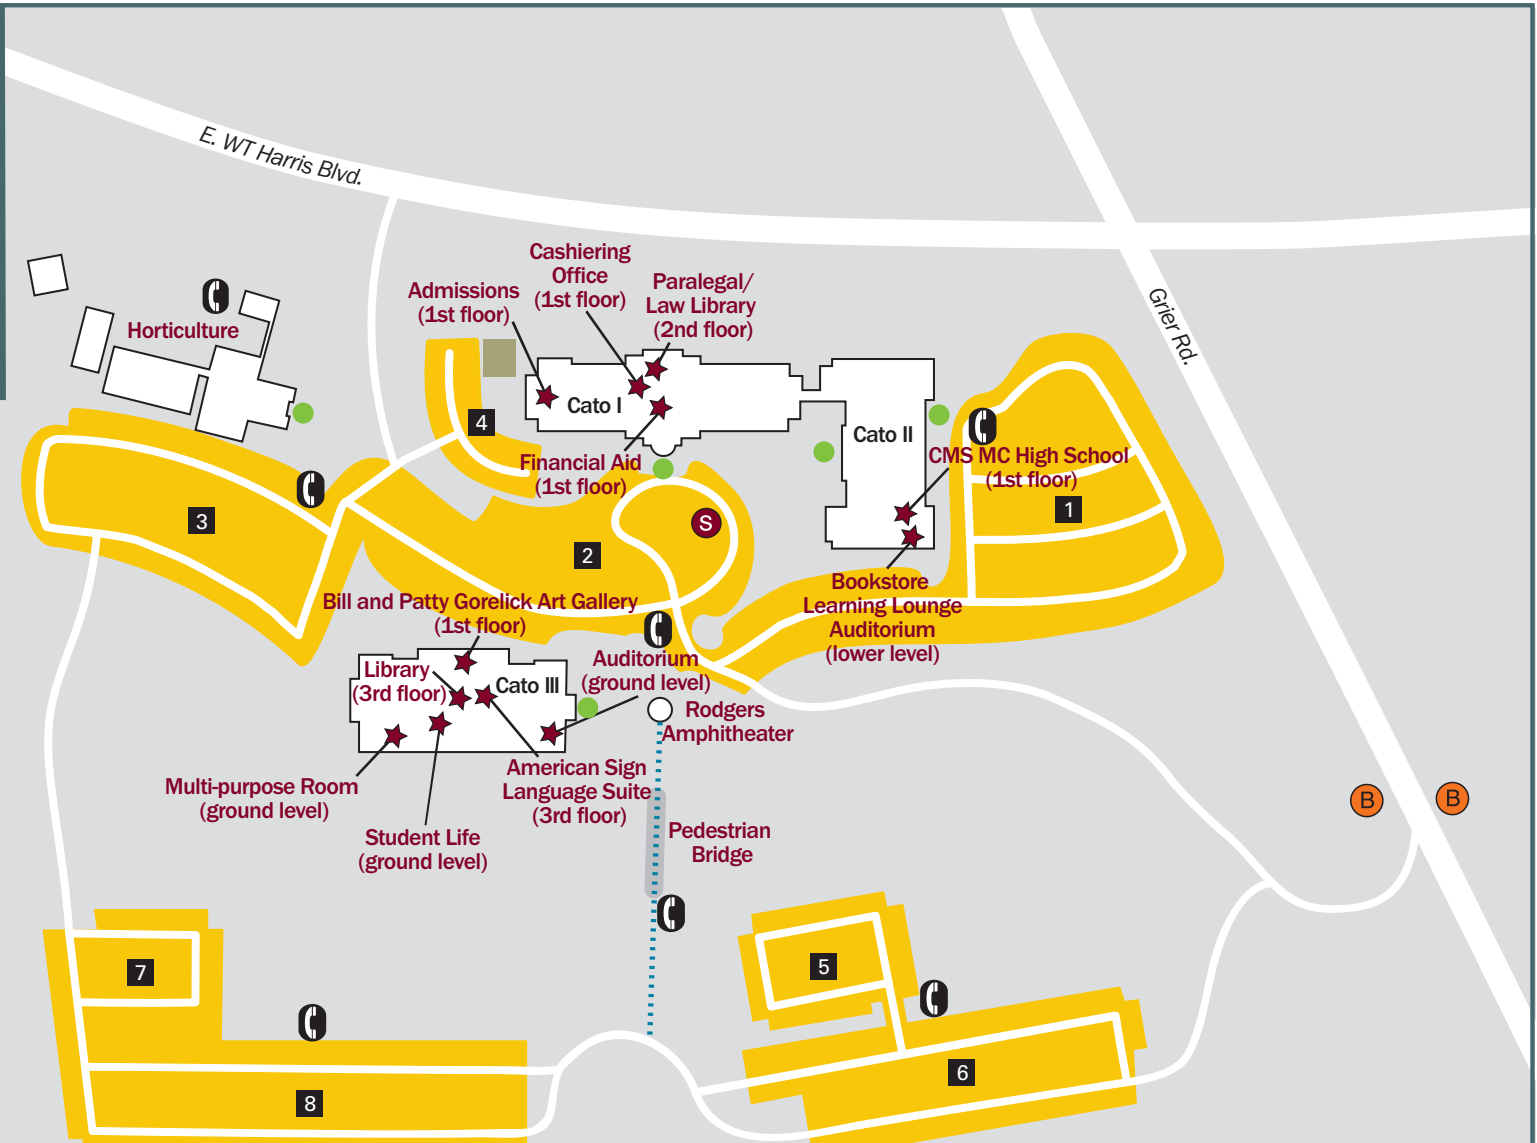

Cato Campus

8120 Grier Road
 Charlotte, NC 28215
 cpcc.edu • 704.330.4800

NOTE: Information on this map is subject to change.
 For the latest map version, please visit cpcc.edu.

Download the Central Piedmont App for all the latest info.

LEGEND

- Bus Stop
- Special Transportation Services Stop
- Security Emergency Phone
- Handicapped-Accessible Building Entrance
- Points of Interest
- Public Assembly
- Parking (1, 2, 3, 4, 5, 6, 7, and 8)
- All parking areas include handicapped parking.
- Pedestrian Path