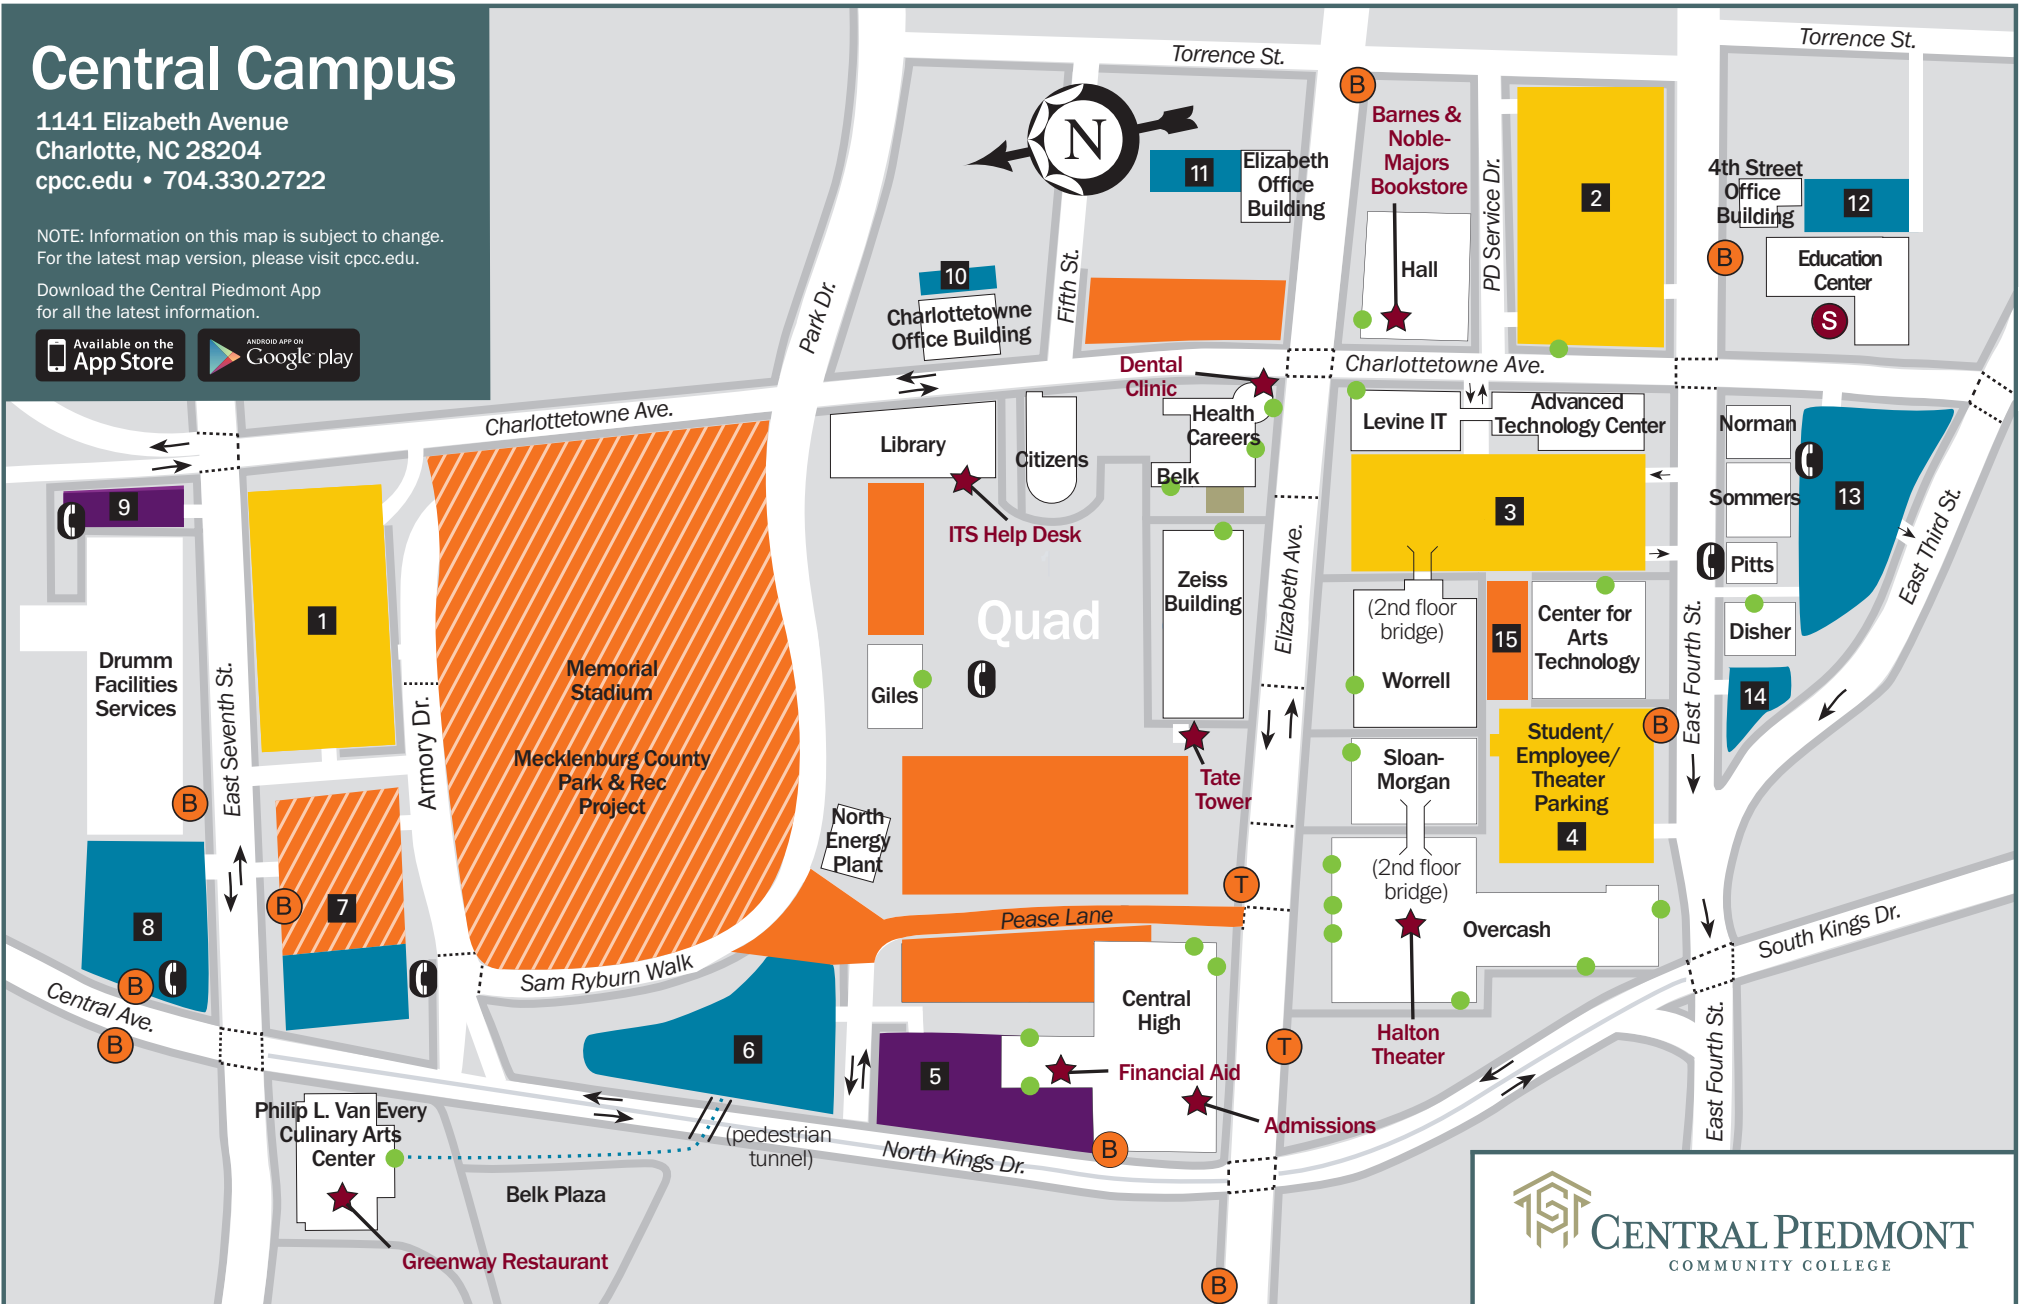

Central Campus

1141 Elizabeth Avenue
Charlotte, NC 28204
cpcc.edu • 704.330.2722

NOTE: Information on this map is subject to change.
For the latest map version, please visit cpcc.edu.

Download the Central Piedmont App
for all the latest information.

LEGEND

- B Bus Stop
- T Streetcar Stop
- S Special Transportation Services Stop
- C Security Emergency Phone
- Handicapped-Accessible Building Entrance
- ★ Points of Interest
- Construction/Maintenance
- Public Assembly
- Parking Deck (1, 2, 3, 4)
- Surface Parking Lot (6, 7, 8, 10, 11, 12, 13, 14, 15)
- Visitor Parking (5, 9)
- Campus Sidewalks
- ♿ Handicapped Parking
All parking areas include handicapped parking.
- ⋯⋯⋯ Pedestrian Path
- - - - - Cross Walk