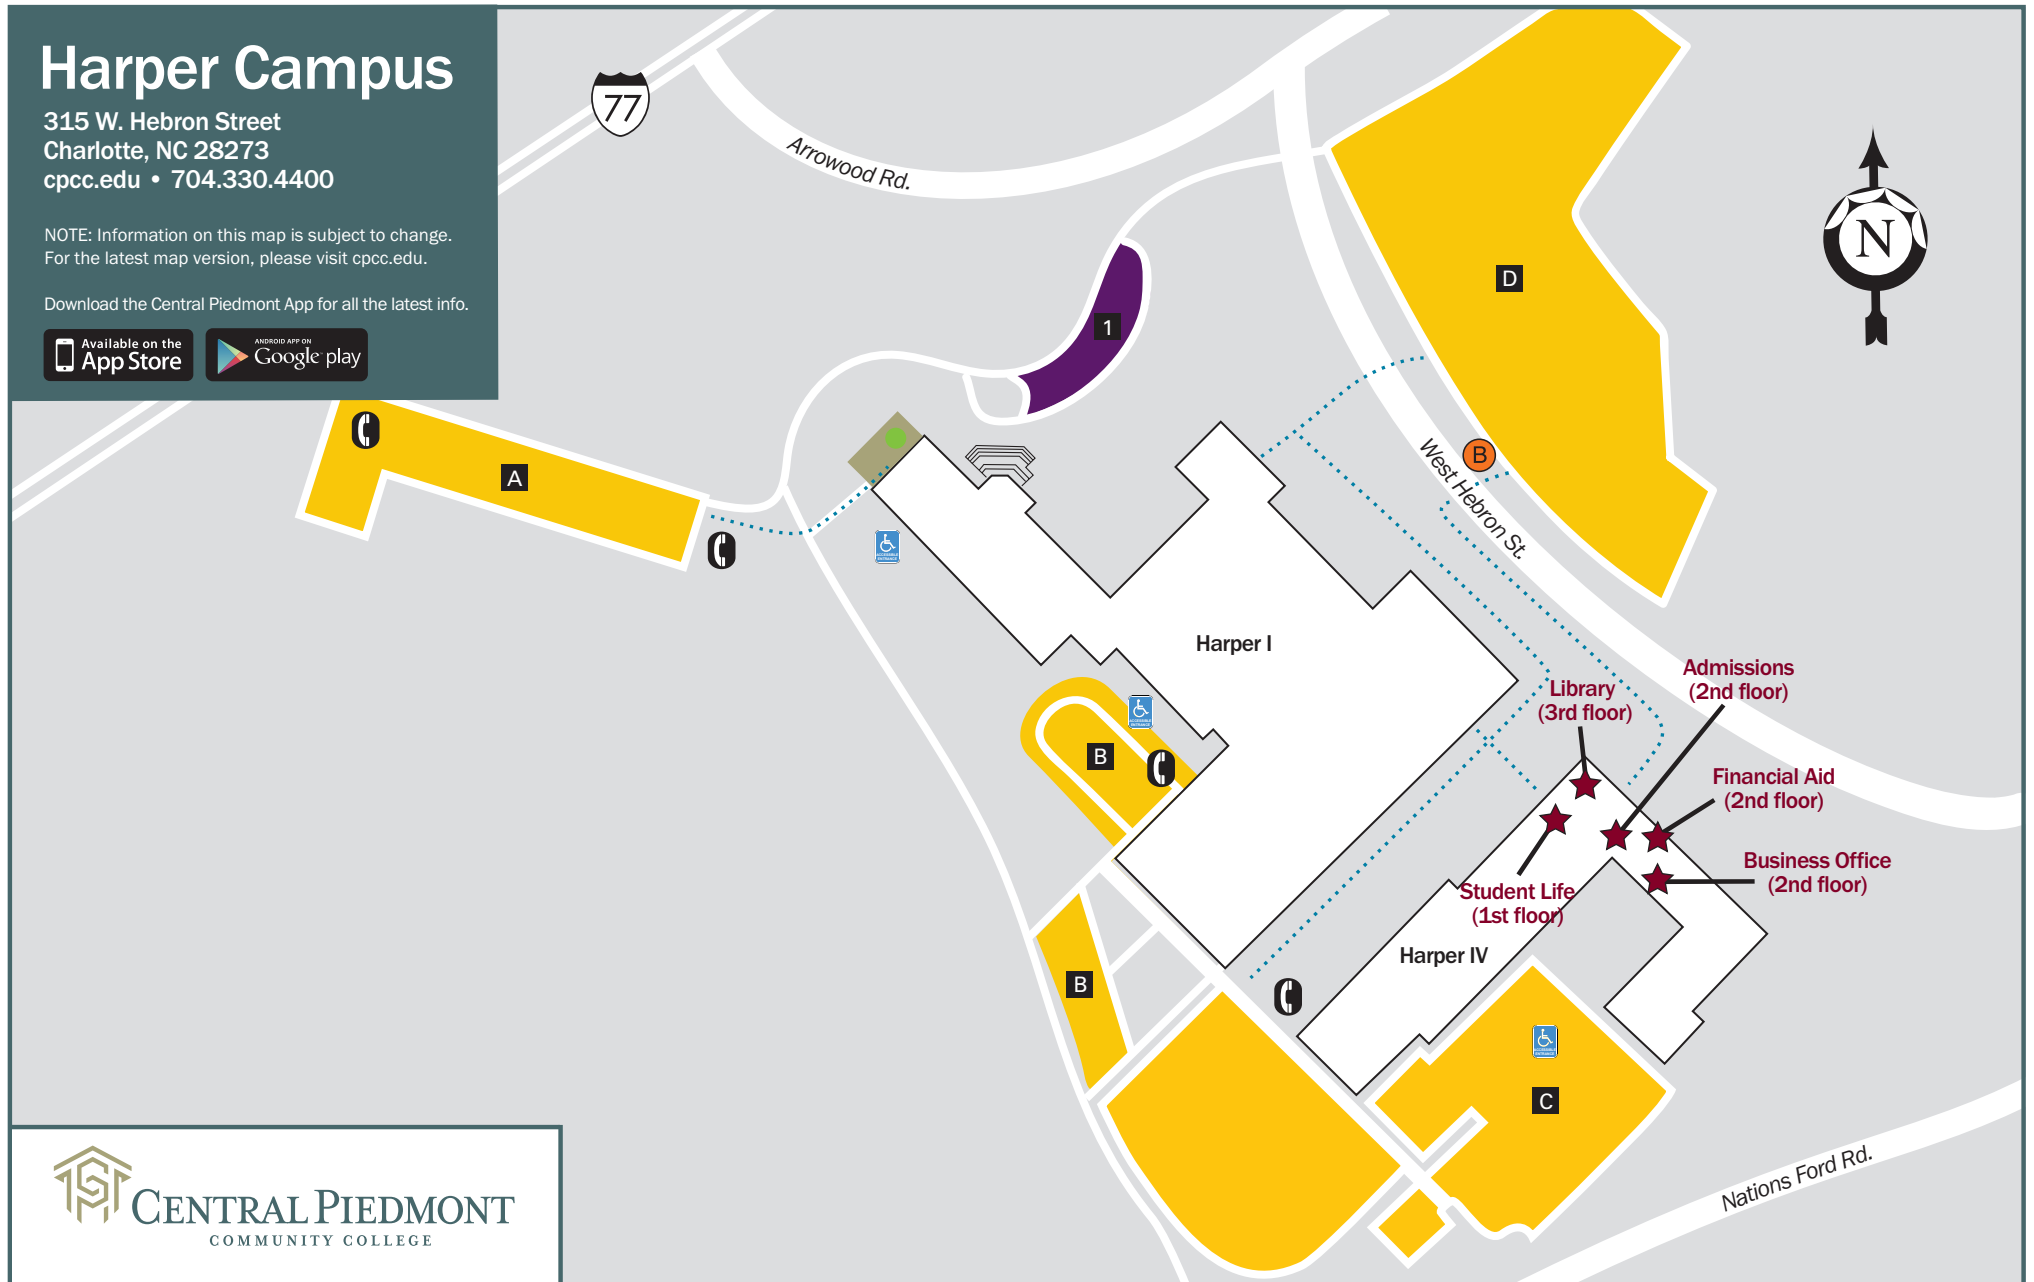

Harper Campus

315 W. Hebron Street
 Charlotte, NC 28273
 cpcc.edu • 704.330.4400

NOTE: Information on this map is subject to change.
 For the latest map version, please visit cpcc.edu.

Download the Central Piedmont App for all the latest info.

LEGEND

Bus Stop

Points of Interest

Parking (A, B, C, and D)

All parking areas include handicapped parking.

Security Emergency Phone

Public Assembly

Visitor Parking (1)

Handicapped-Accessible Building Entrance

Pedestrian Path