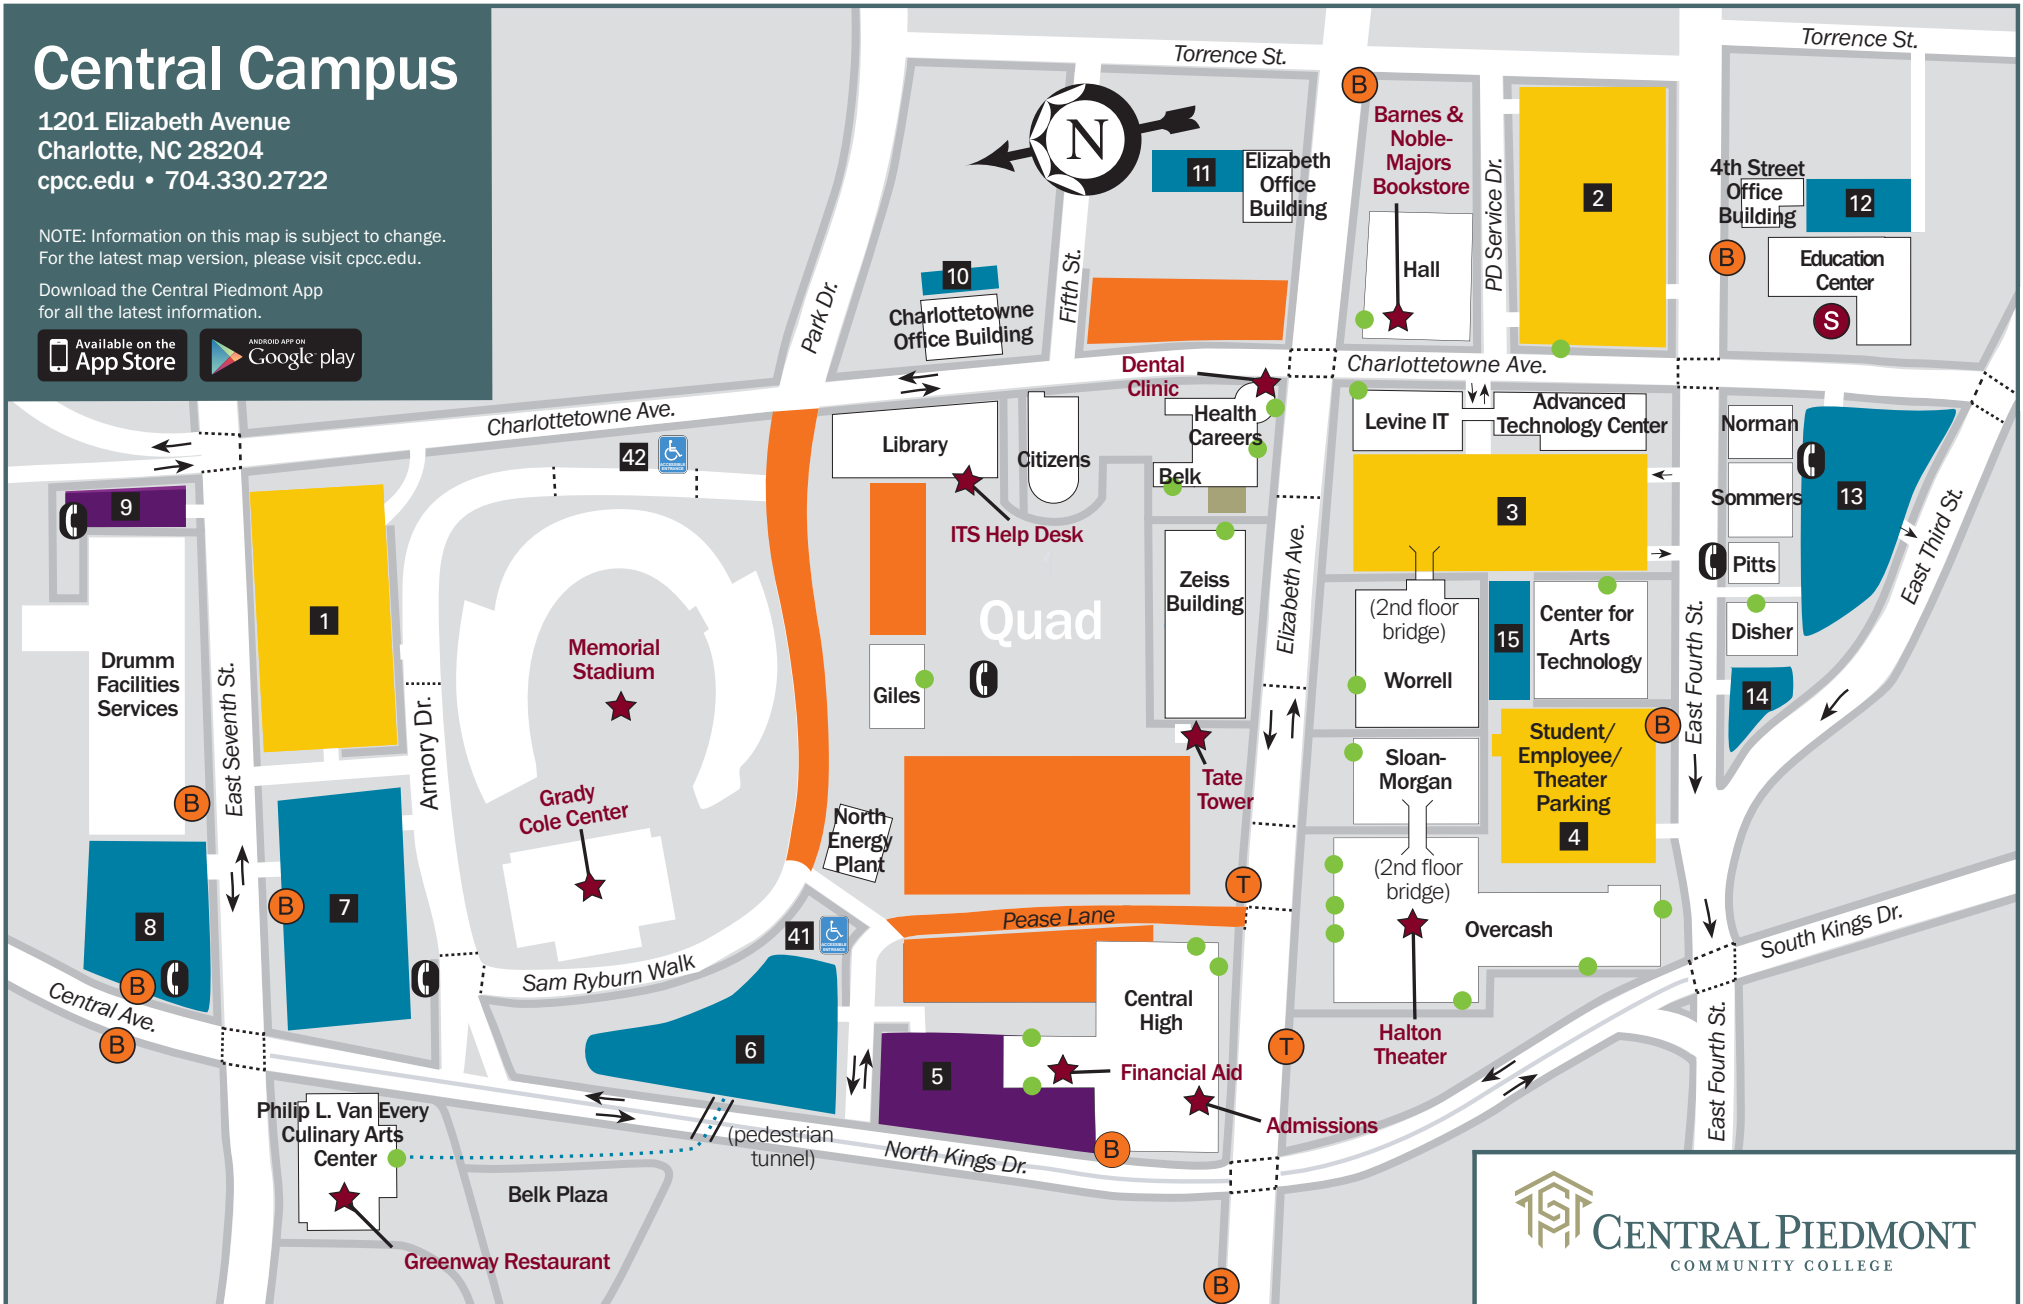

# Central Campus

1201 Elizabeth Avenue  
Charlotte, NC 28204  
cpcc.edu • 704.330.2722

NOTE: Information on this map is subject to change.  
For the latest map version, please visit cpcc.edu.

Download the Central Piedmont App  
for all the latest information.

## LEGEND

- B Bus Stop
- T Streetcar Stop
- S Special Transportation Services Stop
- C Security Emergency Phone
- Handicapped-Accessible Building Entrance
- ★ Points of Interest
- Construction/Maintenance
- Public Assembly
- Parking Deck (1, 2, 3, 4)
- Surface Parking Lot (6, 7, 8, 10, 11, 12, 13, 14, 15)
- Visitor Parking (5, 9)
- Campus Sidewalks
- ♿ Additional Handicapped Parking (41, 42)  
*All parking areas include handicapped parking.*
- ⋯⋯⋯ Pedestrian Path
- - - - - Cross Walk