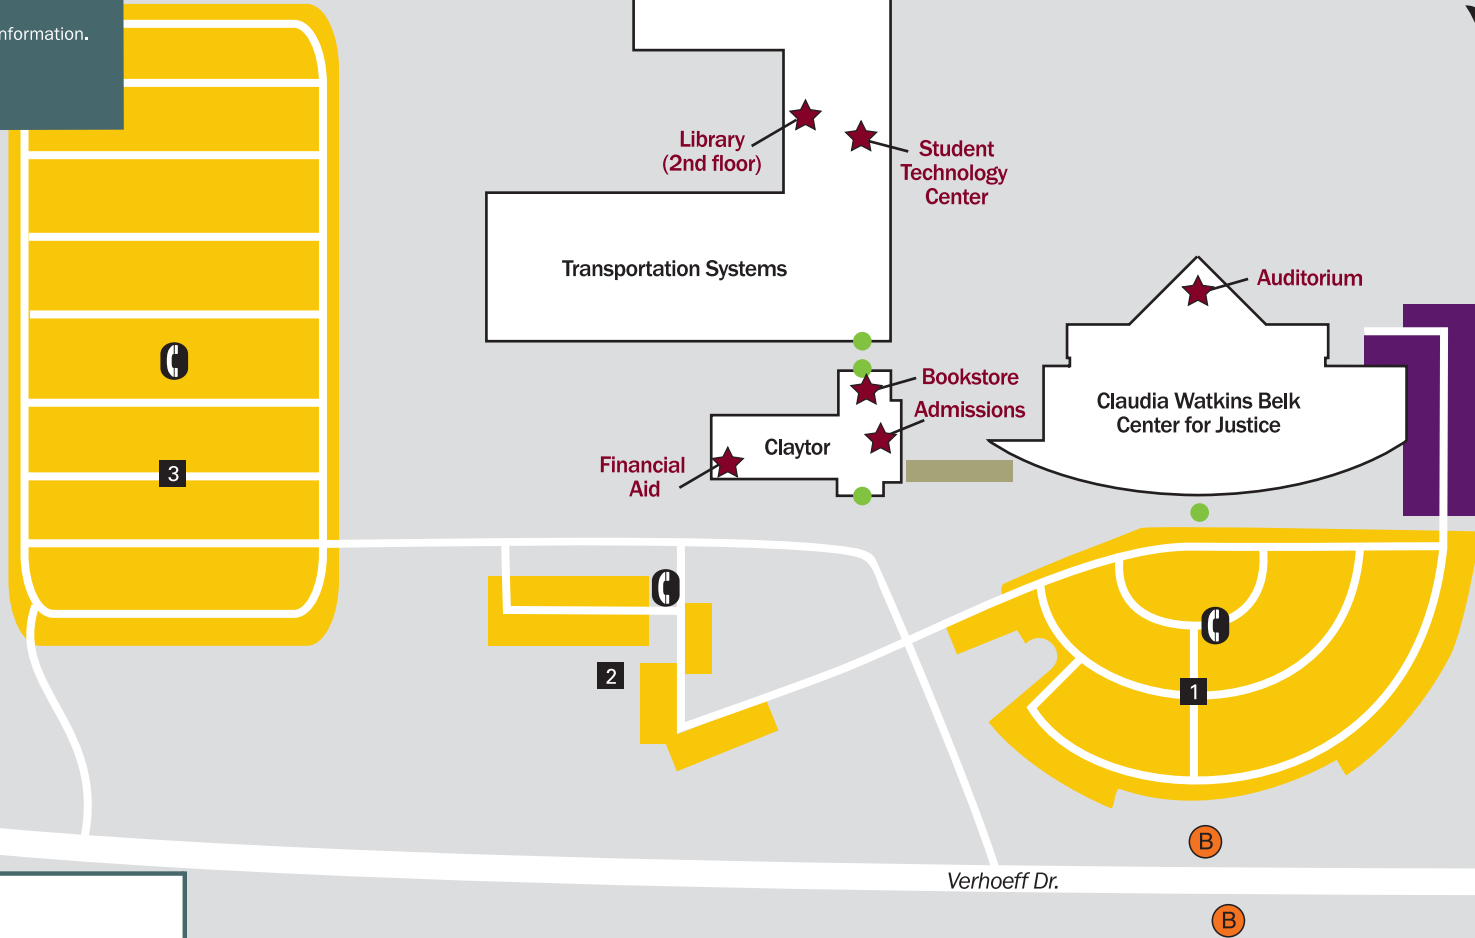

# Merancas Campus

11930 Verhoeff Drive  
 Huntersville, NC 28078  
 cpcc.edu • 704.330.4100

NOTE: Information on this map is subject to change.  
 For the latest map version, please visit cpcc.edu.

Download the CPCC App for all the latest information.

## LEGEND

- Bus Stop
- Security Emergency Phone

- Handicapped-Accessible Building Entrance
- Points of Interest

- Public Assembly
- Parking (1, 2, and 3)

- Basic Law Enforcement Training parking  
 Parking lots are open only during business hours
- All parking areas include handicapped parking.