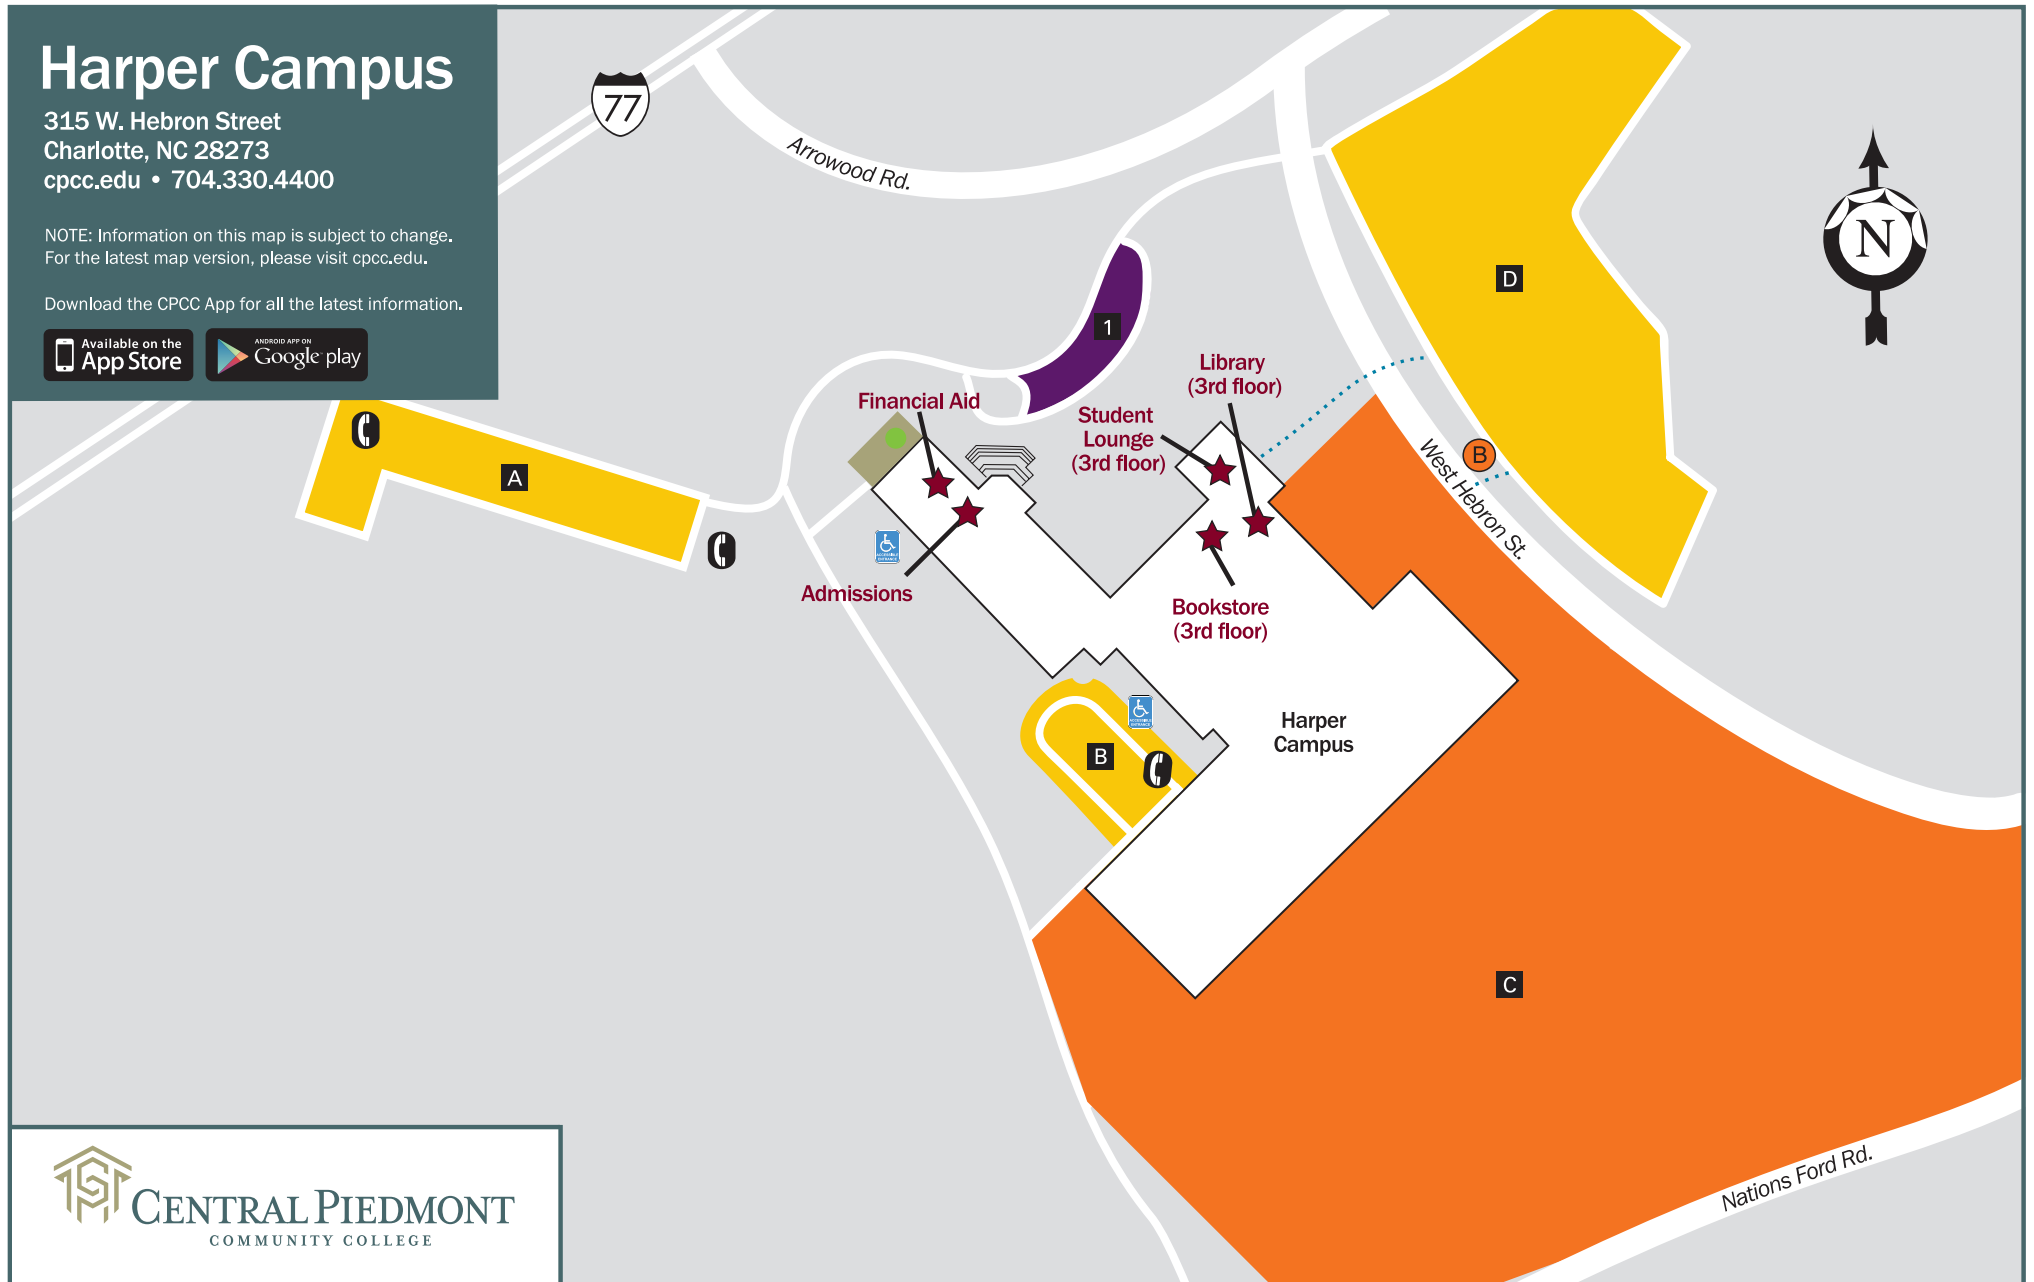

Harper Campus

315 W. Hebron Street
 Charlotte, NC 28273
 cpcc.edu • 704.330.4400

NOTE: Information on this map is subject to change.
 For the latest map version, please visit cpcc.edu.

Download the CPCC App for all the latest information.

LEGEND

- Bus Stop
- Security Emergency Phone
- Handicapped-Accessible Building Entrance
- Points of Interest
- Construction/Maintenance
- Public Assembly
- Parking (A, B, C, and D)
- Visitor Parking (1)
- All parking areas include handicapped parking.
- Pedestrian Path