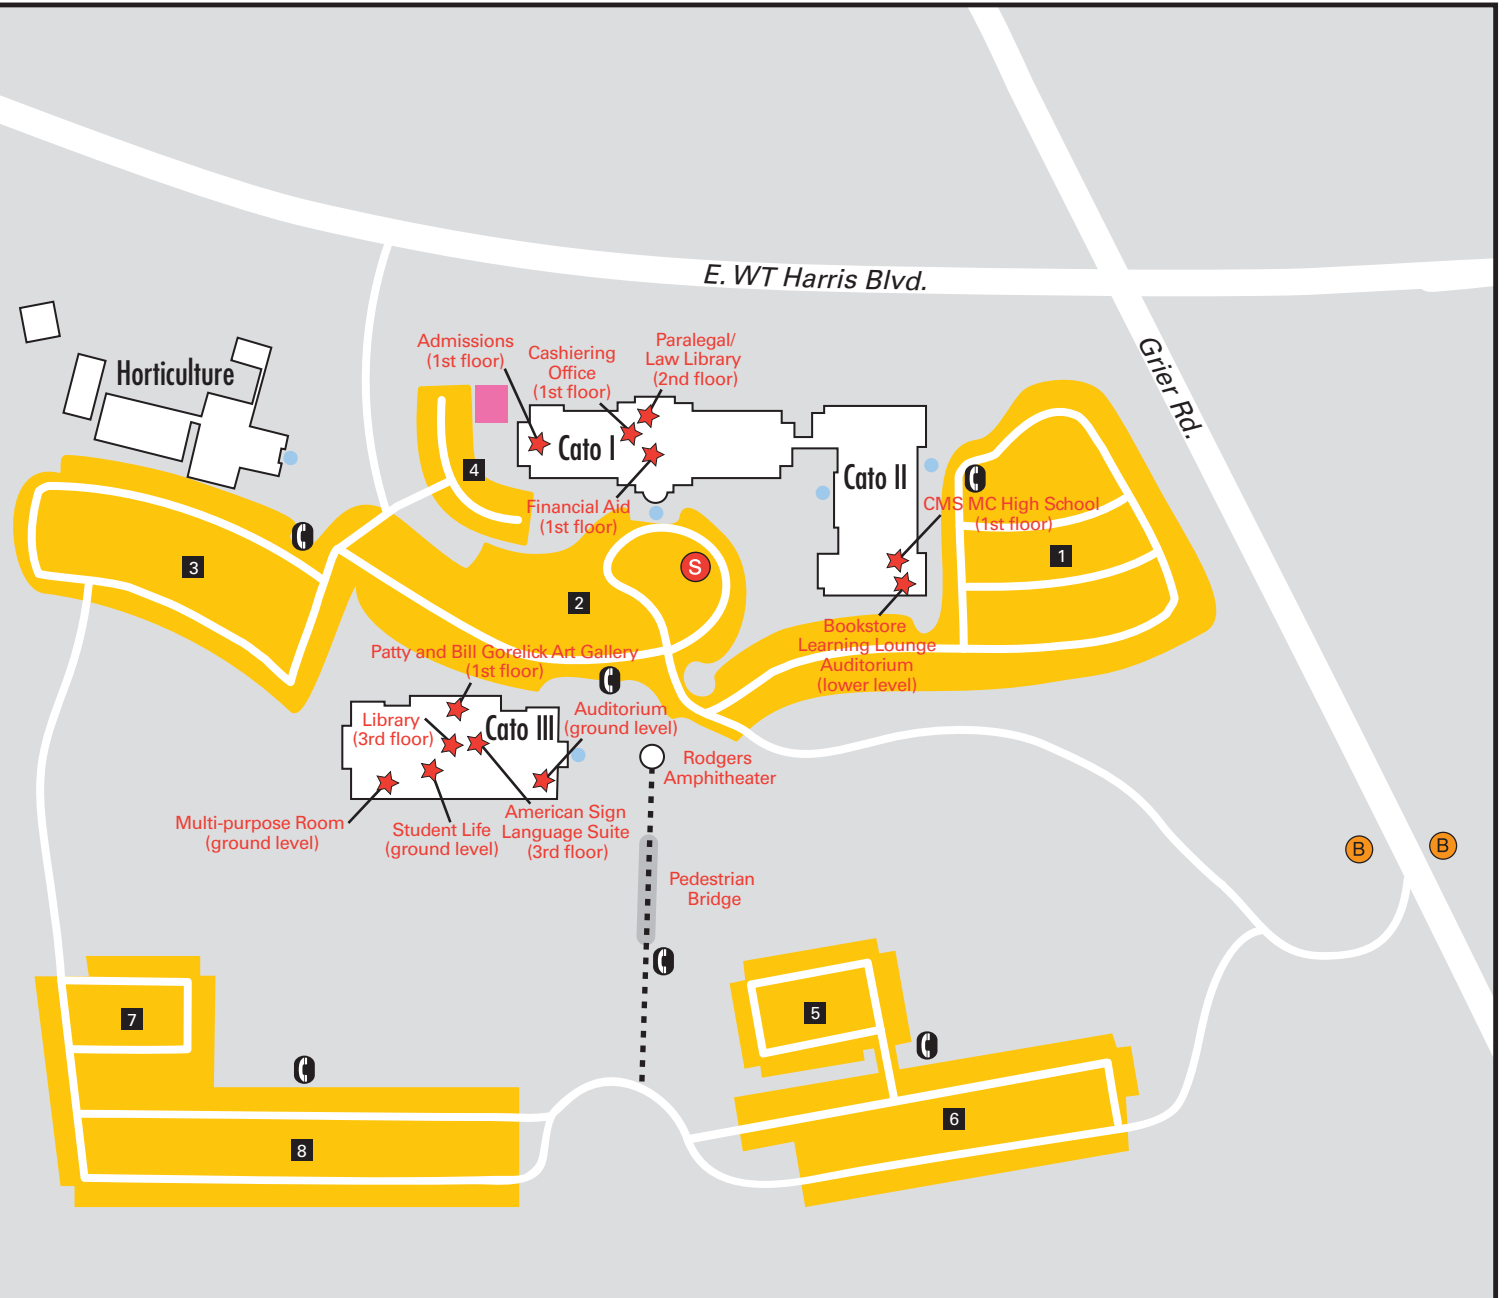

## LEGEND

Bus Stop

Security Emergency Phone

Handicapped-Accessible Building Entrance

Points of Interest

Special Transportation Service Stop

Parking (1, 2, 3, 4, 5, 6, 7, and 8)

All parking areas include handicapped parking.

Parking lots are open only during business hours.

Pedestrian Path

Public Assembly