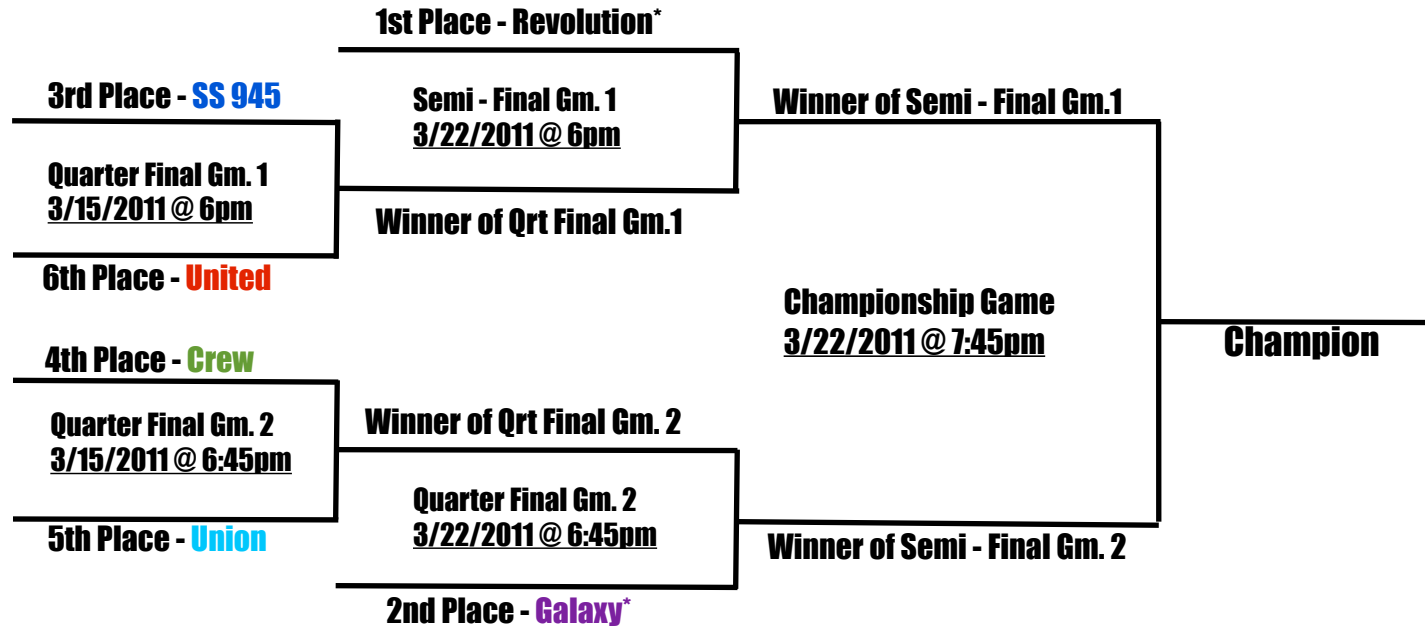

## CPCG INTRAMURAL FUTSAL PLAYOFFS

\*\*\* **Notes:** **3rd Game** on **3/15/2011 @ 7:30pm** - is a **FRIENDLY** between **Revolution** & **Galaxy** - This game will have a twist to it, come to find out how! This game is offered so every team plays the same number of games!