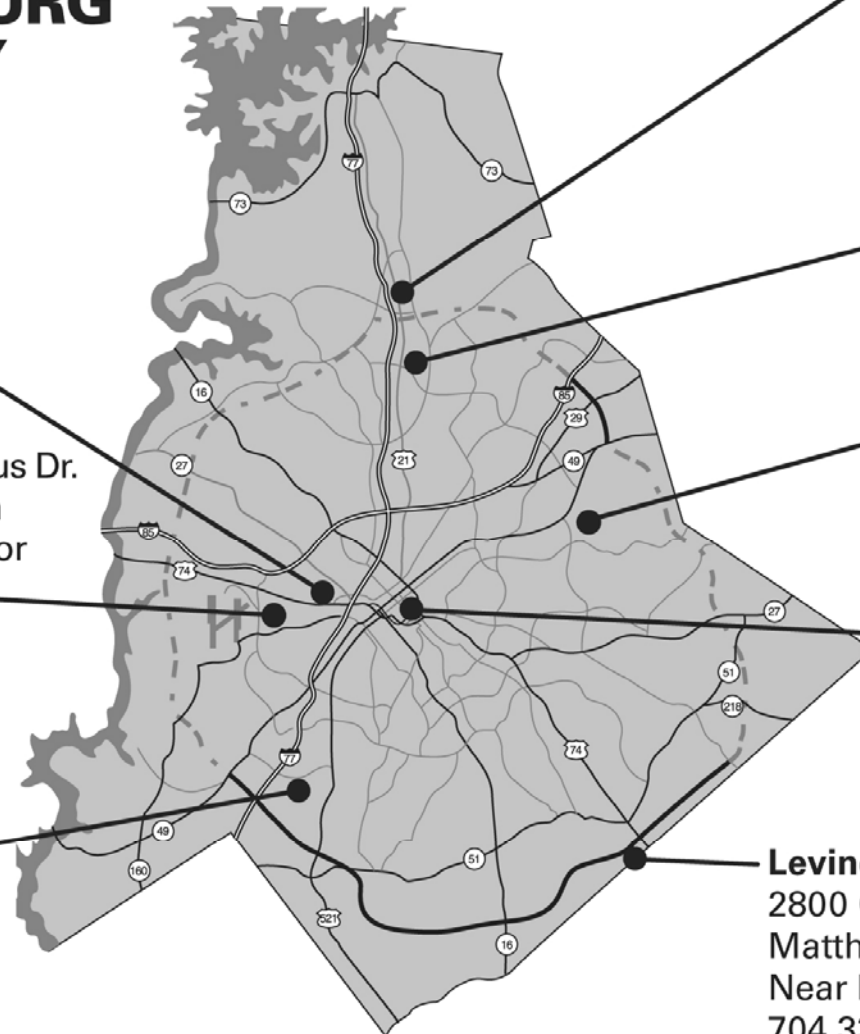

Distance Learning
<http://virtual.cpcc.edu>

Harper Campus
(formerly Southwest)
315 West Hebron St.,
between Arrowood
and Nations Ford Road
1-77, Arrowood Exit
704.330.4400

North Campus
11930 Verhoeff Drive
Huntersville
From Statesville Rd.
or Highway 115
704.330.4100

Levine Campus
2800 Campus Ridge Road
Matthews
Near Independence Blvd. and I-485
704.330.4200

Directions to Campuses

To Central Campus

I-77 South · Exit 10B (Trade, 5th St.) · Stay on Trade through town
 · Trade become Elizabeth Avenue

Lot 3: Enter left or right off Elizabeth Ave. Usually fills by 9am

Lots 4-5: Enter right off Kings Dr. (2 entrances). Usually fills by 7:30am

Lot 6: Enter left or right off Armory Dr. Usually fills by 9am

Lot 7: Enter left or right off Armory Dr. Usually fills by 8:30am

Lot 8: Enter left or right off Seventh St. Usually fills by 10am

Lot 9: Enter right off Kings Drive

Lot 11: Enter right or left off Elizabeth Ave. onto Terrence St.