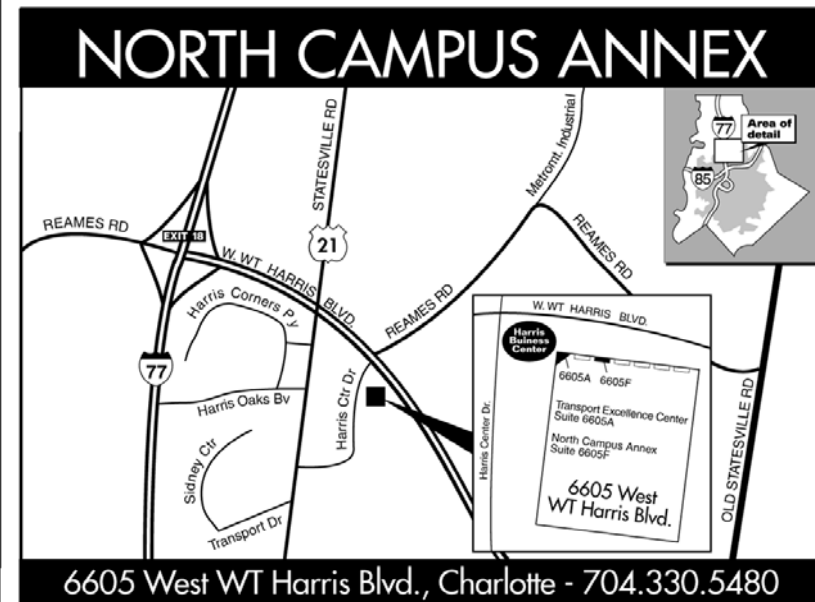

To North Campus Annex

I-77 North • Exit 18-Harris Boulevard • East on Harris Boulevard • Take second right onto Harris Center Drive • Left into Harris Business Center