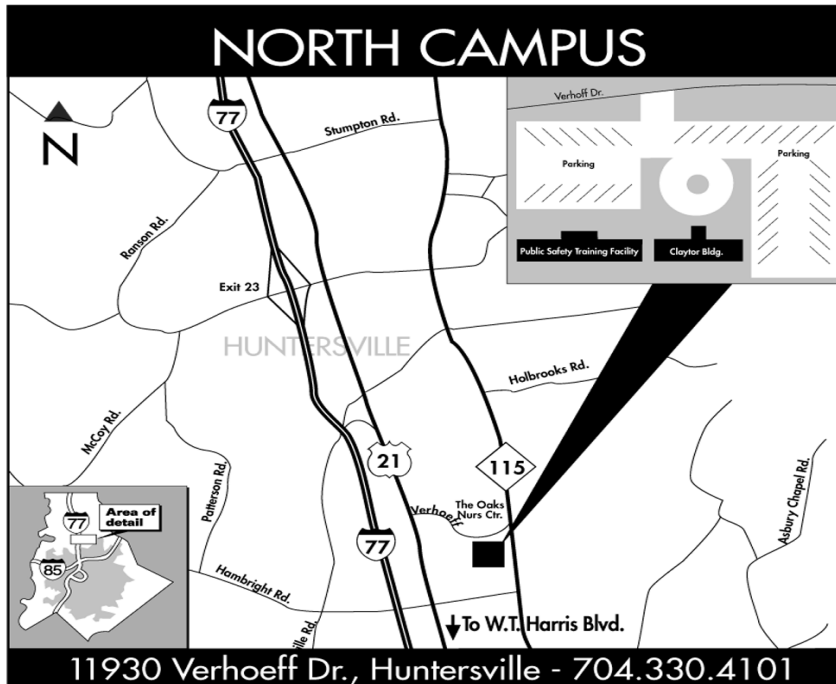

Directions to Campuses

To North Campus

I-77 North • Exit W.T. Harris Boulevard • Left on Statesville Road • Approximately 4 miles right on Verhoeff Road • Entrance to the campus is approximately 1/2 mile on right