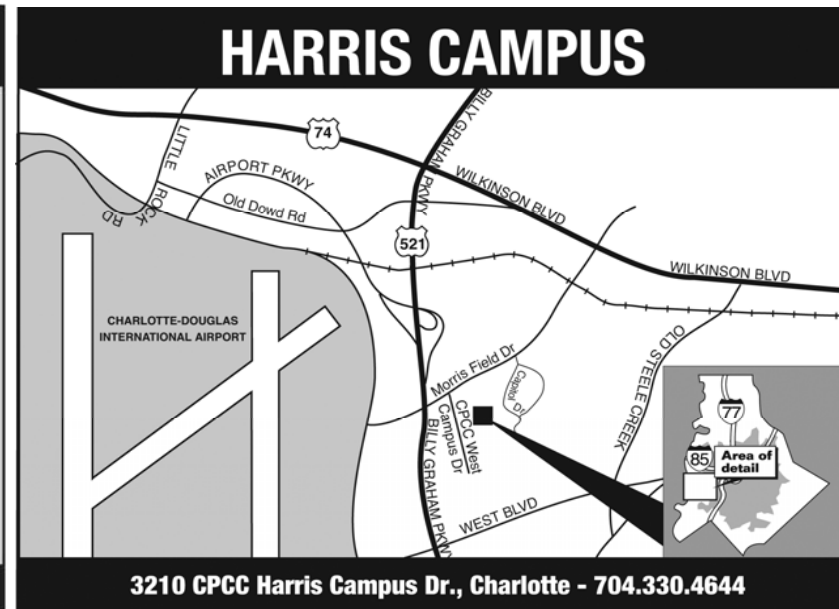

To Harris Campus

From I-77 take Hwy. 74 westbound • left on Morris Field Drive •
left on CPCC West Campus Drive OR from the south on I-77, exit
then right onto Billy Graham Parkway • right on Morris Field
Drive • immediate right on CPCC West Campus Drive OR from I-
85 take Billy Graham Parkway toward the airport • left on Morris
Field Drive • immediate right on CPCC West Campus Drive