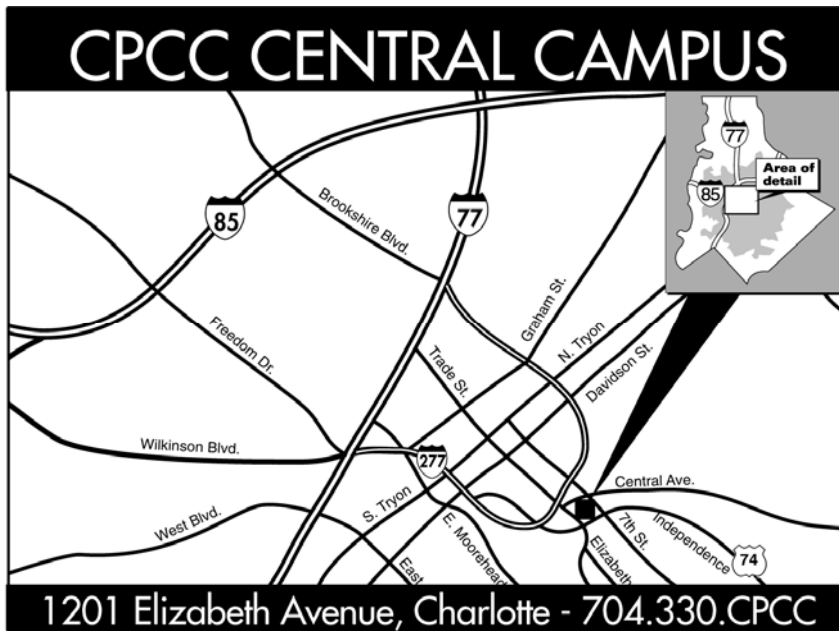

Distance Learning
<http://virtual.cpcc.edu>

Harper Campus
(formerly Southwest)
315 West Hebron St.,
between Arrowood
and Nations Ford Road
1-77, Arrowood Exit
704.330.4400

North Campus
11930 Verhoeff Drive
Huntersville
From Statesville Rd.
or Highway 115
704.330.4100

Levine Campus
2800 Campus Ridge Road
Matthews
Near Independence Blvd. and I-485
704.330.4200

Directions to Campuses

To Central Campus

I-77 South · Exit 10B (Trade, 5th St.) · Stay on Trade through town
 · Trade become Elizabeth Avenue

To City View Center

I-85 to Freedom Drive south · Right on Ashley Road · 1 block to Alleghany · Campus is on corner of Alleghany and Ashley roads – across from City View Shopping Center OR I-77 exit Morehead · Take Freed Drive to Ashley · Left on Ashley to Alleghany approximately 1 block

Lot 7: Enter left or right off Armory Dr. Usually fills by 8:30am

Lot 8: Enter left or right off Seventh St. Usually fills by 10am

Lot 9: Enter right off Kings Drive

Lot 11: Enter right or left off Elizabeth Ave. onto Terrence St.