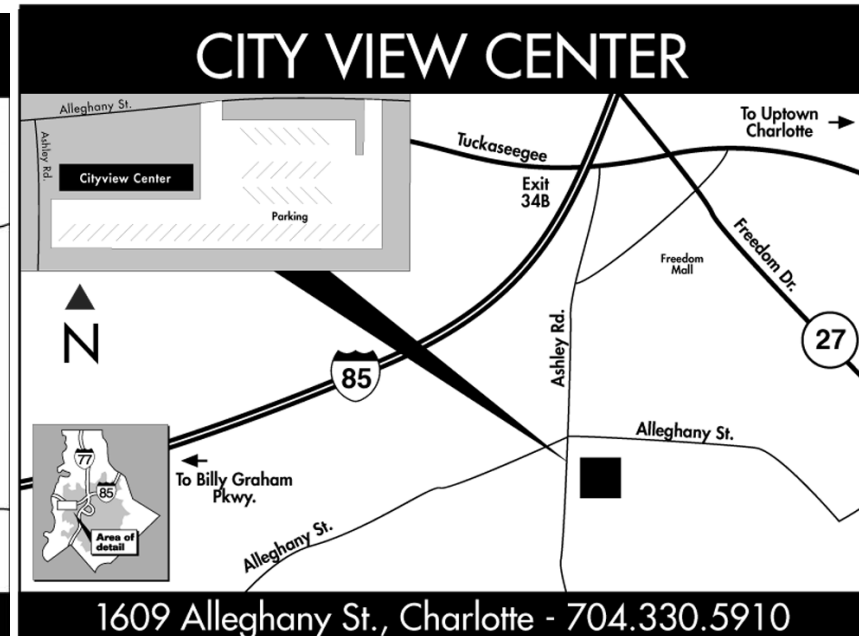

Directions to Campuses

To Harper Campus

I-77 South · Exit Arrowood Road · Left on Arrowood Road · Right on Hebron Road · Right into Campus OR South Boulevard (521 South) · Right on Hebron Road · Left into Campus

To City View Center

I-85 to Freedom Drive south · Right on Ashley Road · 1 block to Alleghany · Campus is on corner of Alleghany and Ashley roads – across from City View Shopping Center OR I-77 exit Morehead · Take Freed Drive to Ashley · Left on Ashley to Alleghany approximately 1 block