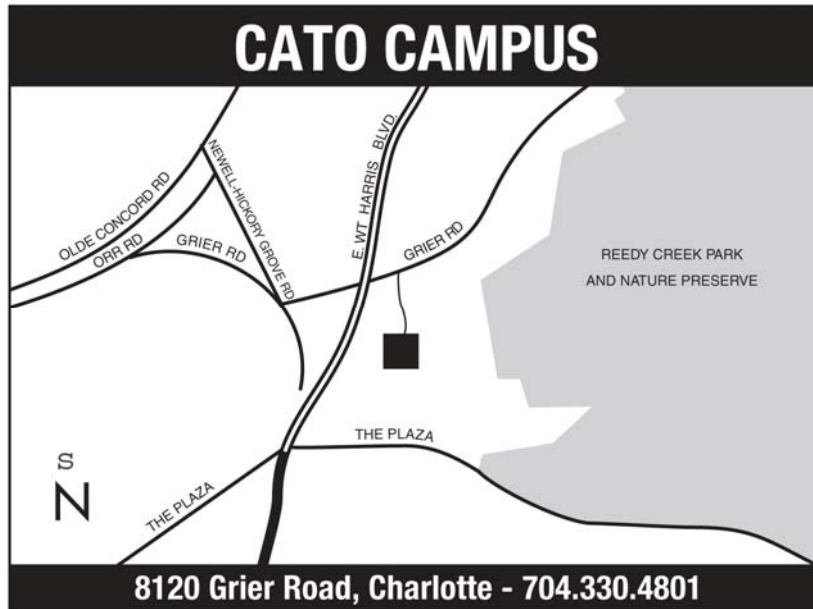

Directions to Campuses

To Cato Campus

I-85 North • Exit 45 East - Wt Harris Boulevard •
Go south 4 miles • Left on Grier Road • Right into campus