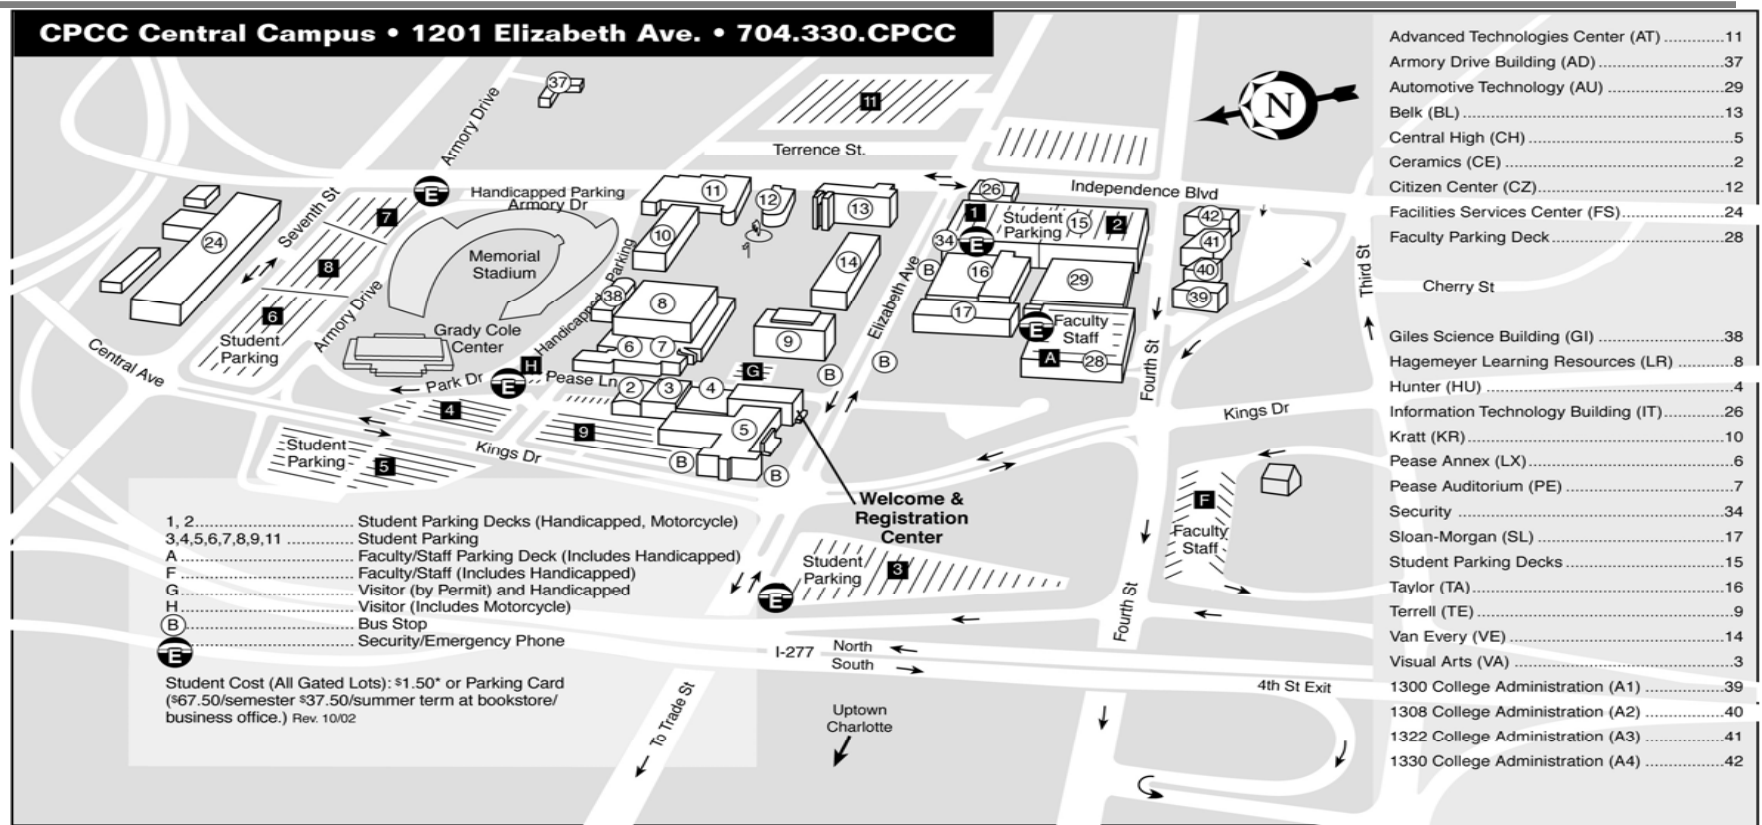

Layout of Central Campus

Central Campus

Deck 1: Enter right only off Elizabeth Ave. going toward Independence Blvd. Usually fills by 8:30am

Deck 2: Enter right only off Fourth St. coming from Independence Blvd. Usually fills by 9am

Lot 3: Enter left or right off Elizabeth Ave. Usually fills by 9am

Lots 4-5: Enter right off Kings Dr. (2 entrances). Usually fills by 7:30am

Lot 6: Enter left or right off Armory Dr. Usually fills by 9am

Lot 7: Enter left or right off Armory Dr. Usually fills by 8:30am

Lot 8: Enter left or right off Seventh St. Usually fills by 10am

Lot 9: Enter right off Kings Drive

Lot 11: Enter right or left off Elizabeth Ave. onto Terrence St.

Lot G: Parking by special permit only. Enter right only off Elizabeth Ave. onto Pease Lane.

Lot H: Visitor parking only. No student parking. Enter right off Kings Dr. or Elizabeth Ave.