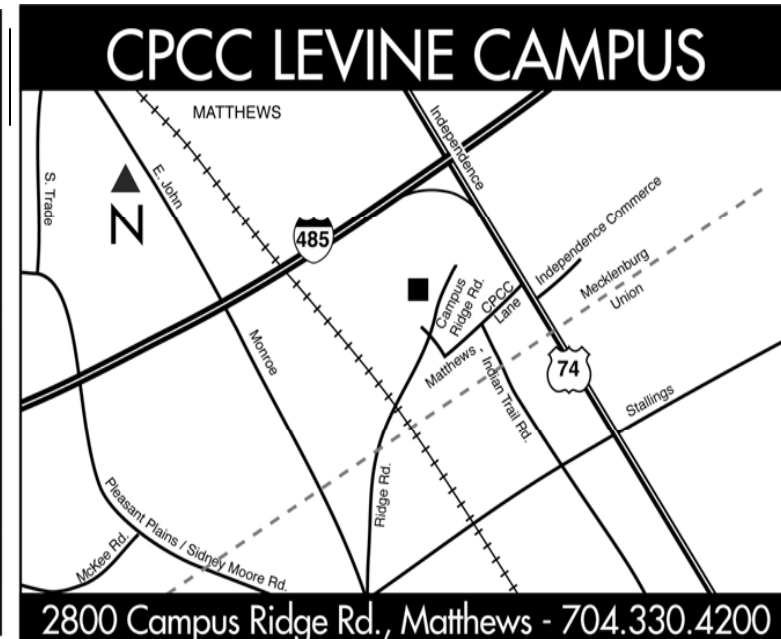

Levine Campus
2800 Campus Ridge Road
Matthews
Near Independence Blvd. and I-485
704.330.4200

Directions to Campuses

To Central Campus

I-77 South · Exit 10B (Trade, 5th St.) · Stay on Trade through town
 · Trade become Elizabeth Avenue

Lot 3: Enter left or right off Elizabeth Ave. Usually fills by 9am

Lots 4-5: Enter right off Kings Dr. (2 entrances). Usually fills by 7:30am

Lot 6: Enter left or right off Armory Dr. Usually fills by 9am

Lot 7: Enter left or right off Armory Dr. Usually fills by 8:30am

Lot 8: Enter left or right off Seventh St. Usually fills by 10am

Lot 9: Enter right off Kings Drive

Lot 11: Enter right or left off Elizabeth Ave. onto Terrence St.

Lot G: Parking by special permit only. Enter right only off Elizabeth Ave. onto Pease Lane.

Lot H: Visitor parking only. No student parking. Enter right off Kings Dr. or Elizabeth Ave.