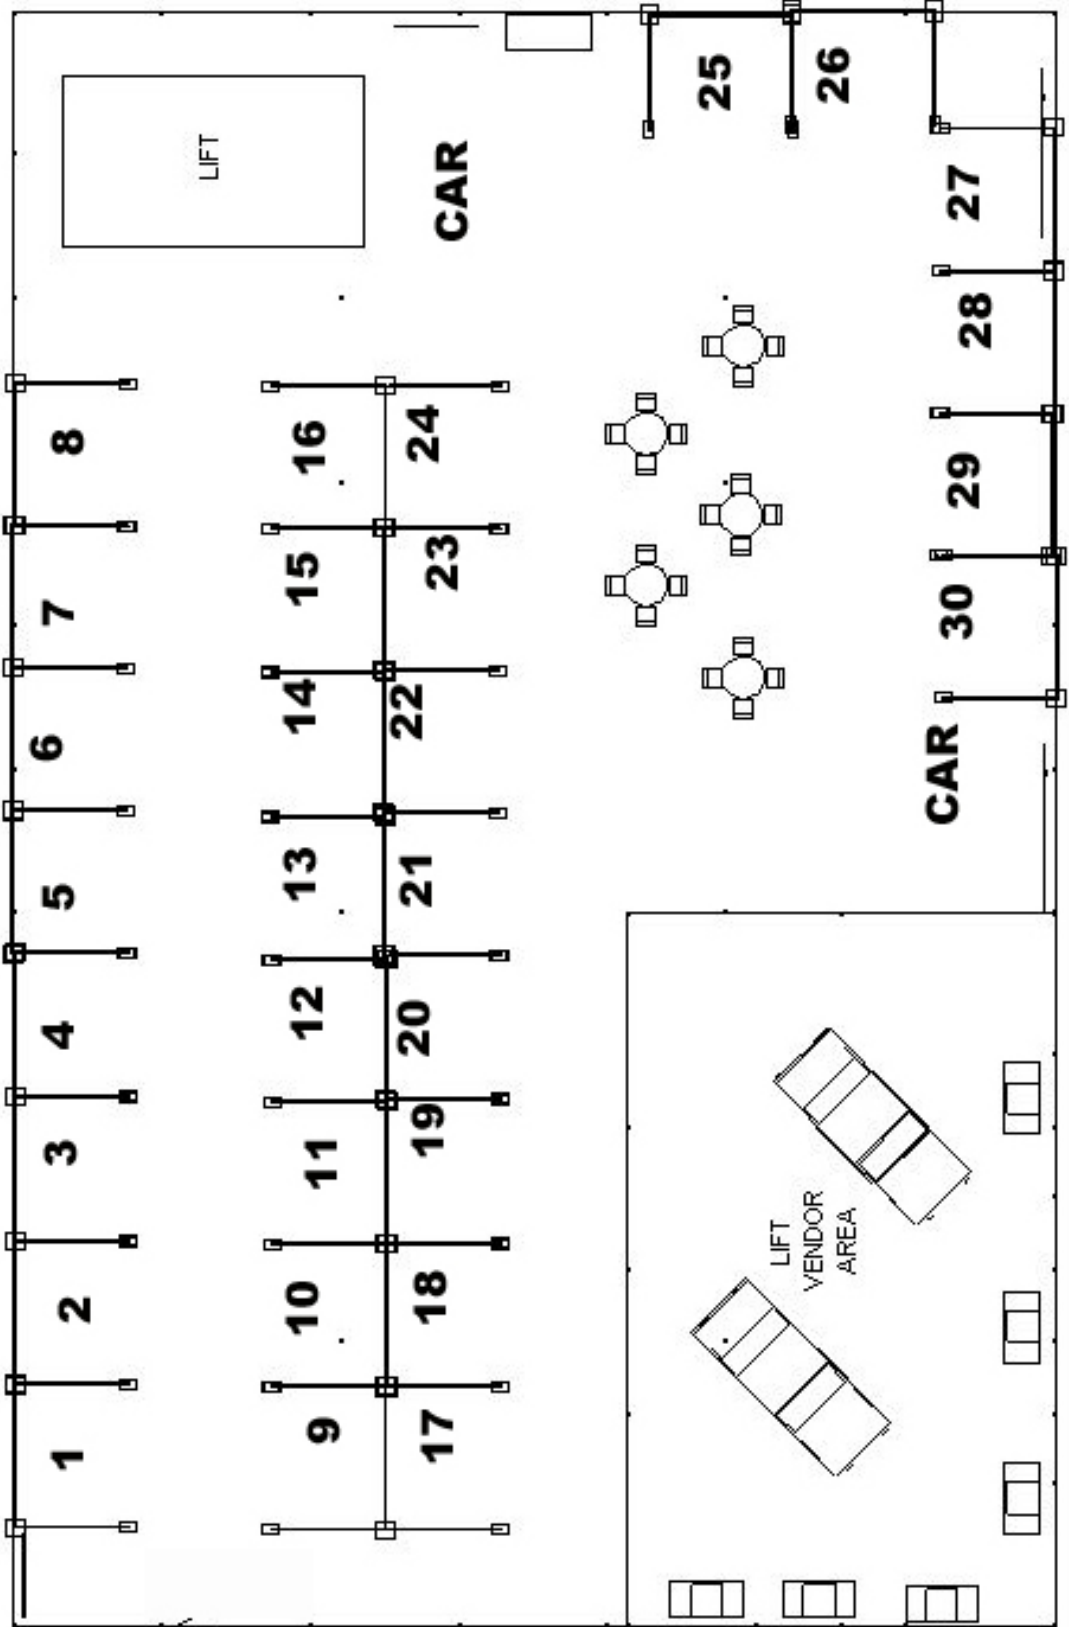

CPCC HUNTERSVILLE

Exhibitors Booth Guide

Exhibitors Booth Guide

CPCC HUNTERSVILLE

Location: Truck Lab

Exhibitors Booth Guide

Start Here	Main Automotive Shop
Booth Number	Exhibitor
1.	Snap-On
2.	Snap-On
3.	Snap-On
4.	Delmar
5.	Delmar
6.	Seminole
7.	NACAT
8.	NACAT
9.	ASE/NATEF
10.	ASE/NATEF
11.	
12.	A-Tech
13.	A-Tech
14.	A-Tech
15.	ACDC
16.	Mitchell1
17.	Pit
18.	Pit
19.	Pit
20.	Babcox
21.	NAFTC
22.	Gates
23.	Pearson Publishing
24.	Pearson Publishing
25.	Hunter
26.	Hunter
27.	AES