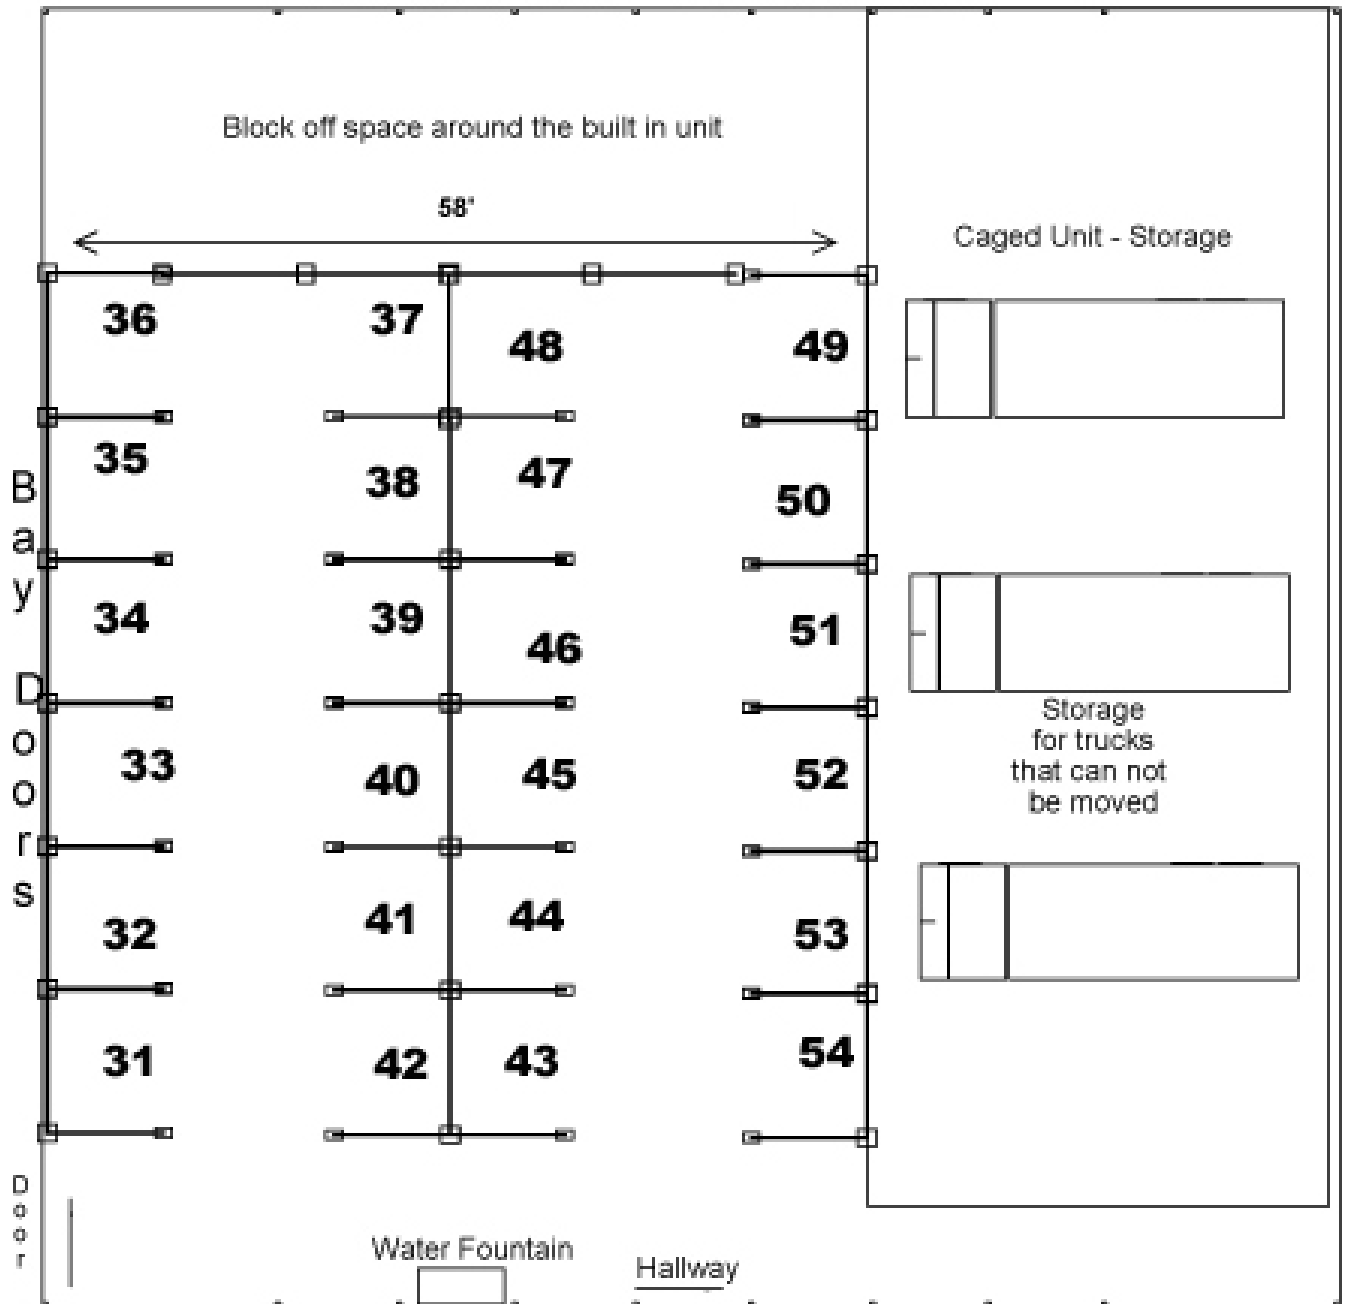

CPCC HUNTERSVILLE

Exhibitors Booth Guide

Exhibitors Booth Guide

CPCC HUNTERSVILLE

Location: Truck Lab

Exhibitors Booth Guide

Start Here	Main Automotive Shop
Booth Number	Exhibitor
1.	Snap-On
2.	Snap-On
3.	Snap-On
4.	Delmar
5.	Delmar
6.	Seminole
7.	NACAT
8.	NACAT
9.	ASE/NATEF
10.	ASE/NATEF
11.	
12.	A-Tech
13.	A-Tech
14.	A-Tech
15.	ACDC
16.	Mitchell1
17.	Pit
18.	Pit
19.	Pit
20.	Babcox
21.	NAFTC
22.	Gates
23.	Pearson Publishing
24.	Pearson Publishing
25.	Hunter
26.	Hunter
27.	AES