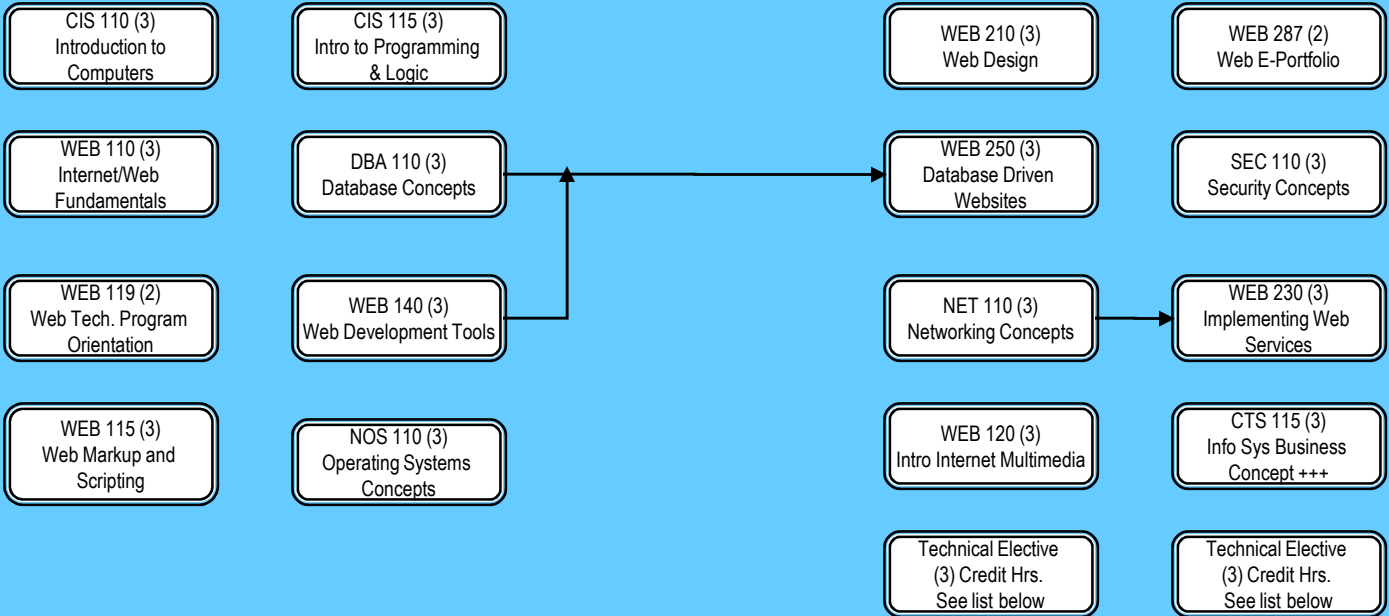

# Web Technologies Curriculum (A25290)

## 1. Communication Courses

## 2. Mathematics & Accounting Courses

## 4. Technical Content

**Legend:** → Prerequisites

---

**Notes:**

ENG 111 is a prerequisite for ENG 112, ENG 113, & 114  
 NET 110 or NET 125 is a prerequisite for WEB 230  
 DBA 110 & WEB 140 are prerequisites for WEB 250  
 () denotes credit hours per course