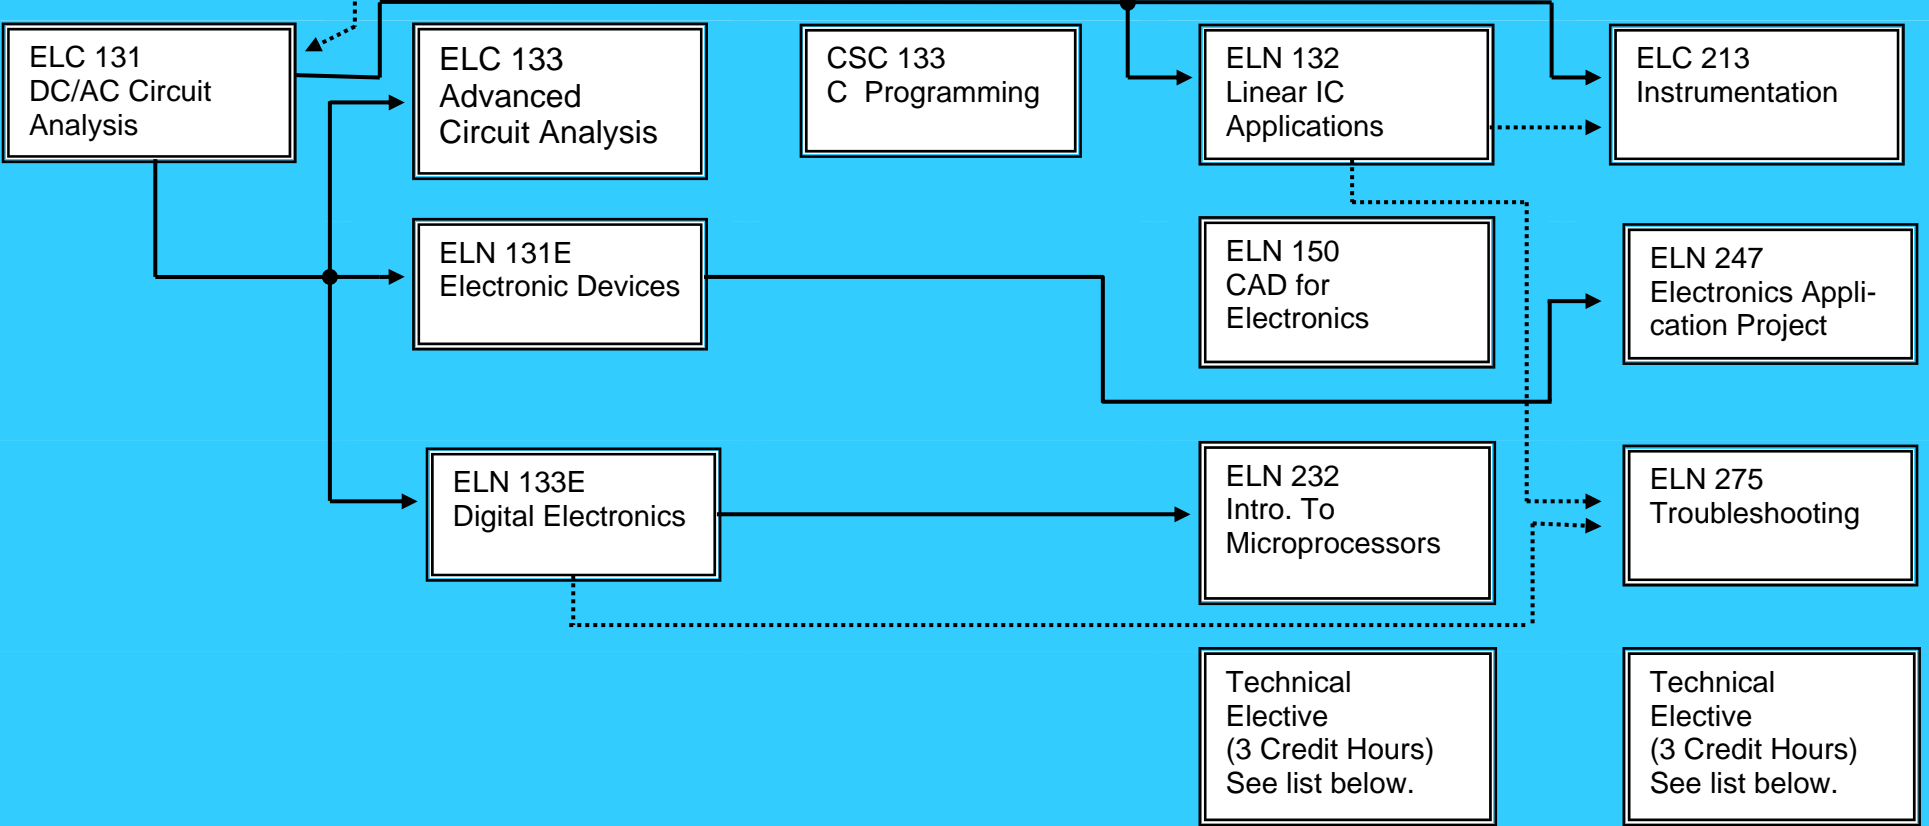

1. Communications Courses

2. Mathematics Courses

3. Physical & Natural Sciences

4. Social Sciences & Humanities

5. Technical Content

Legend:

→ Prerequisite
 Corequisite

Courses are classified into ABET Criterion 4 categories of:

- Communications
- Mathematics
- Physical & Natural Sciences
- Social Sciences & Humanities
- Technical Content

Prerequisite Notes:
 CIS 110 or CIS 111 is a prerequisite for ELN 150.

ELECTRONICS ENGINEERING TECHNOLOGY CURRICULUM (A40200)