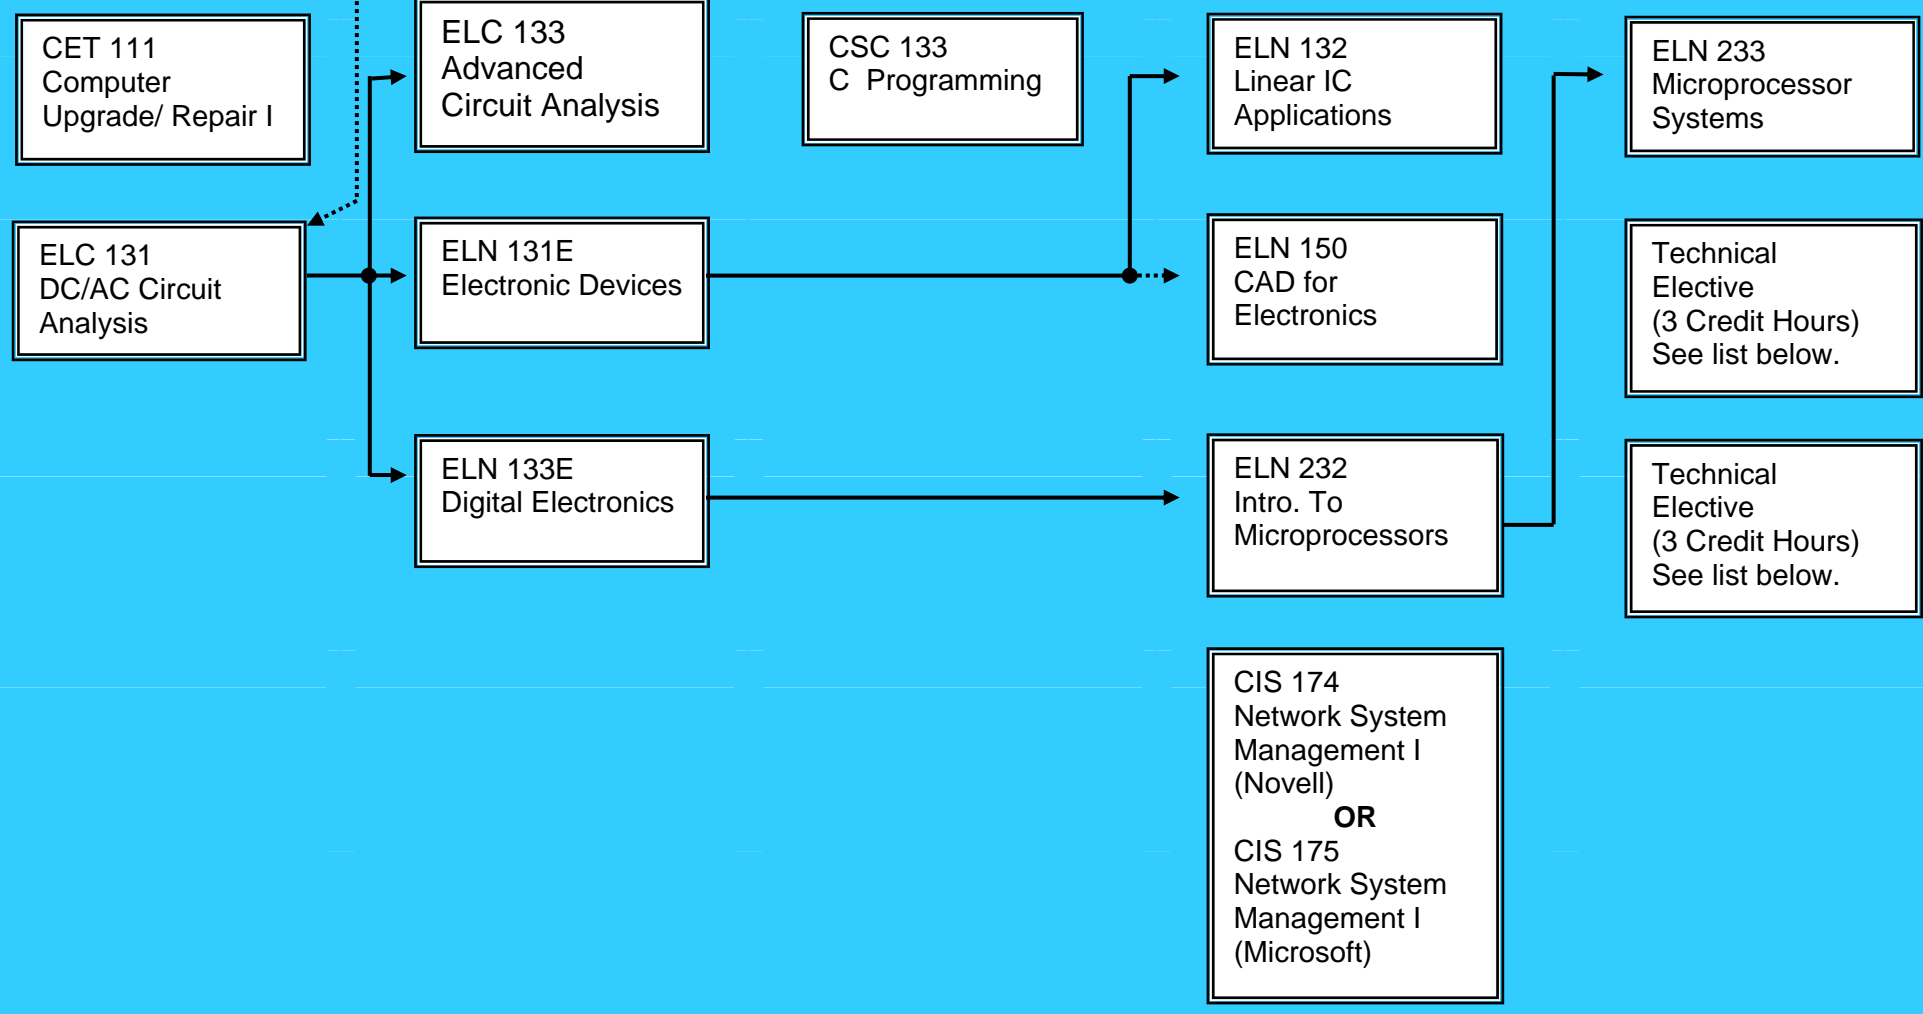

**1. Communications Courses**

**2. Mathematics Courses**

**3. Physical & Natural Sciences**

**4. Social Sciences & Humanities**

**5. Technical Content**

**Legend:**

→ Prerequisite  
 ..... Corequisite

Courses are classified into ABET Criterion 4 categories of:

- Communications
- Mathematics
- Physical & Natural Sciences
- Social Sciences & Humanities
- Technical Content

**Prerequisite Notes:**  
 CIS 110 or CIS 111 is a prerequisite for ELN 150.  
 ELN 133E is a prerequisite for ELN 232.

**COMPUTER ENGINEERING TECHNOLOGY CURRICULUM (A40160)**

**Technical Electives**

CET 125	Voice & Data Cabling
CET 211	Computer Upgrade/Repair II
CIS 110	Intro. To Computers
COE 112C	Cooperative Work Experience I
COE 122C	Cooperative Work Experience II
ELC 213	Instrumentation
ELN 234	Communication Systems
ELN 236	Fiber Optics & Lasers
ELN 247	Electronic Application Project
ELN 260	Programmable Logic Controllers
ELN 275	Troubleshooting
NET 125	Routing & Switching I
NET 126	Routing & Switching II