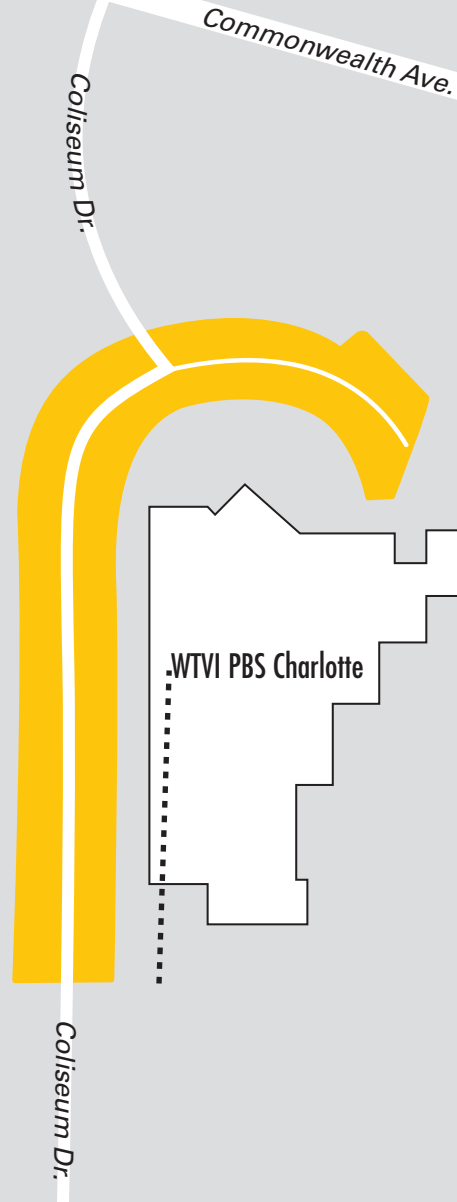

WTVI PBS Charlotte

3242 Commonwealth Ave., Charlotte, NC 28205
cpcc.edu • 704.330.5942

NOTE: Information on this map is subject to change.
For the latest map version, please visit cpcc.edu.

Download the CPCC App for all the latest information.

LEGEND

Parking

Pedestrian Path