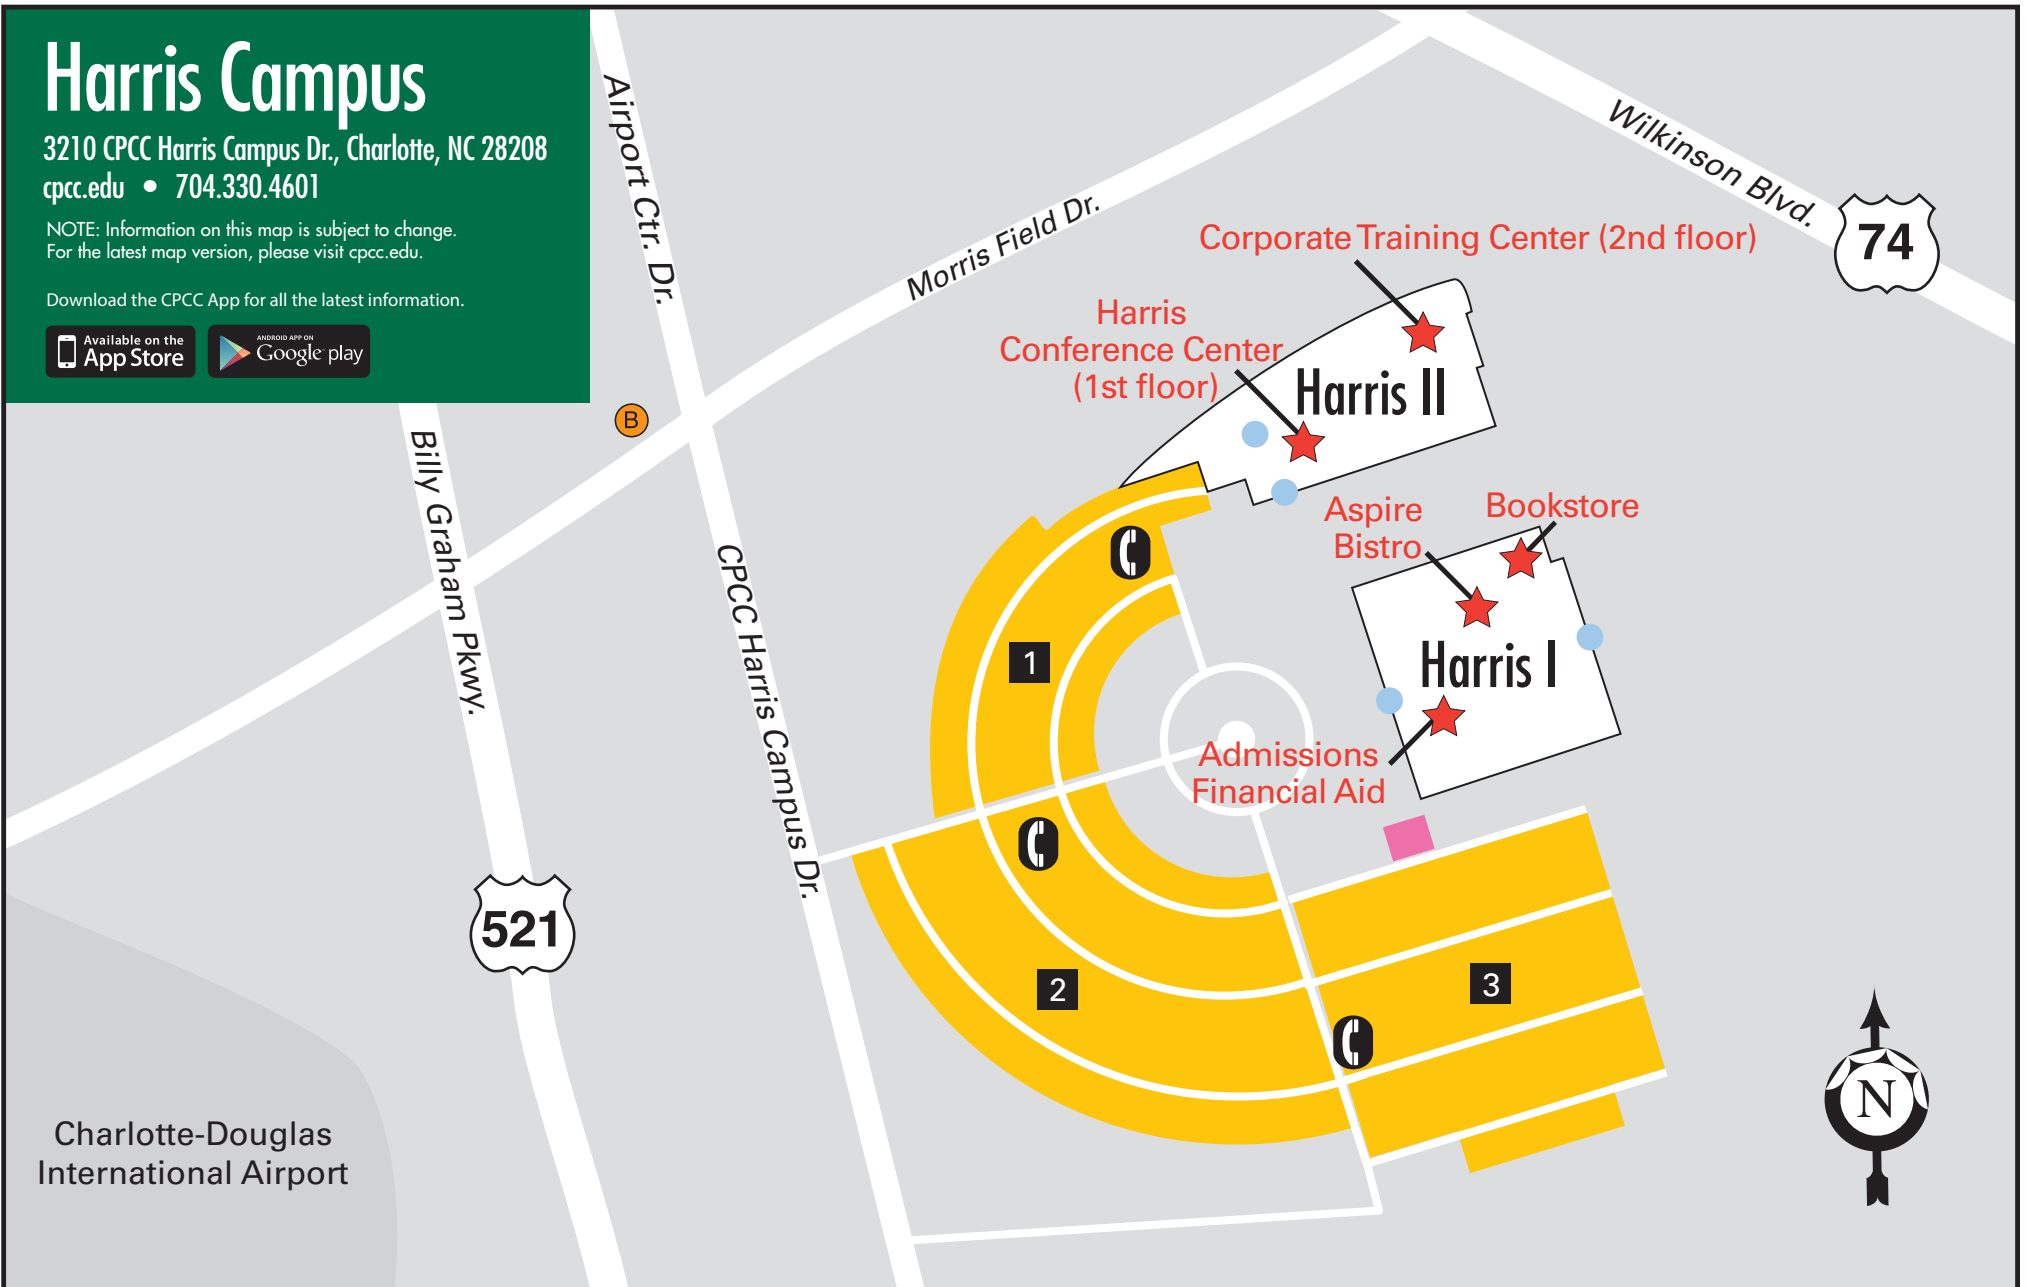

# Harris Campus

3210 CPCC Harris Campus Dr., Charlotte, NC 28208  
 cpcc.edu • 704.330.4601

NOTE: Information on this map is subject to change.  
 For the latest map version, please visit cpcc.edu.

Download the CPCC App for all the latest information.

Charlotte-Douglas International Airport

## LEGEND

- Bus Stop
- Security Emergency Phone
- Handicapped-Accessible Building Entrance
- Points of Interest

- Parking (1, 2, 3)  
 All parking areas include handicapped parking.  
 Parking Garage in lot 1  
 Parking lots are open only during business hours.

- Public Assembly