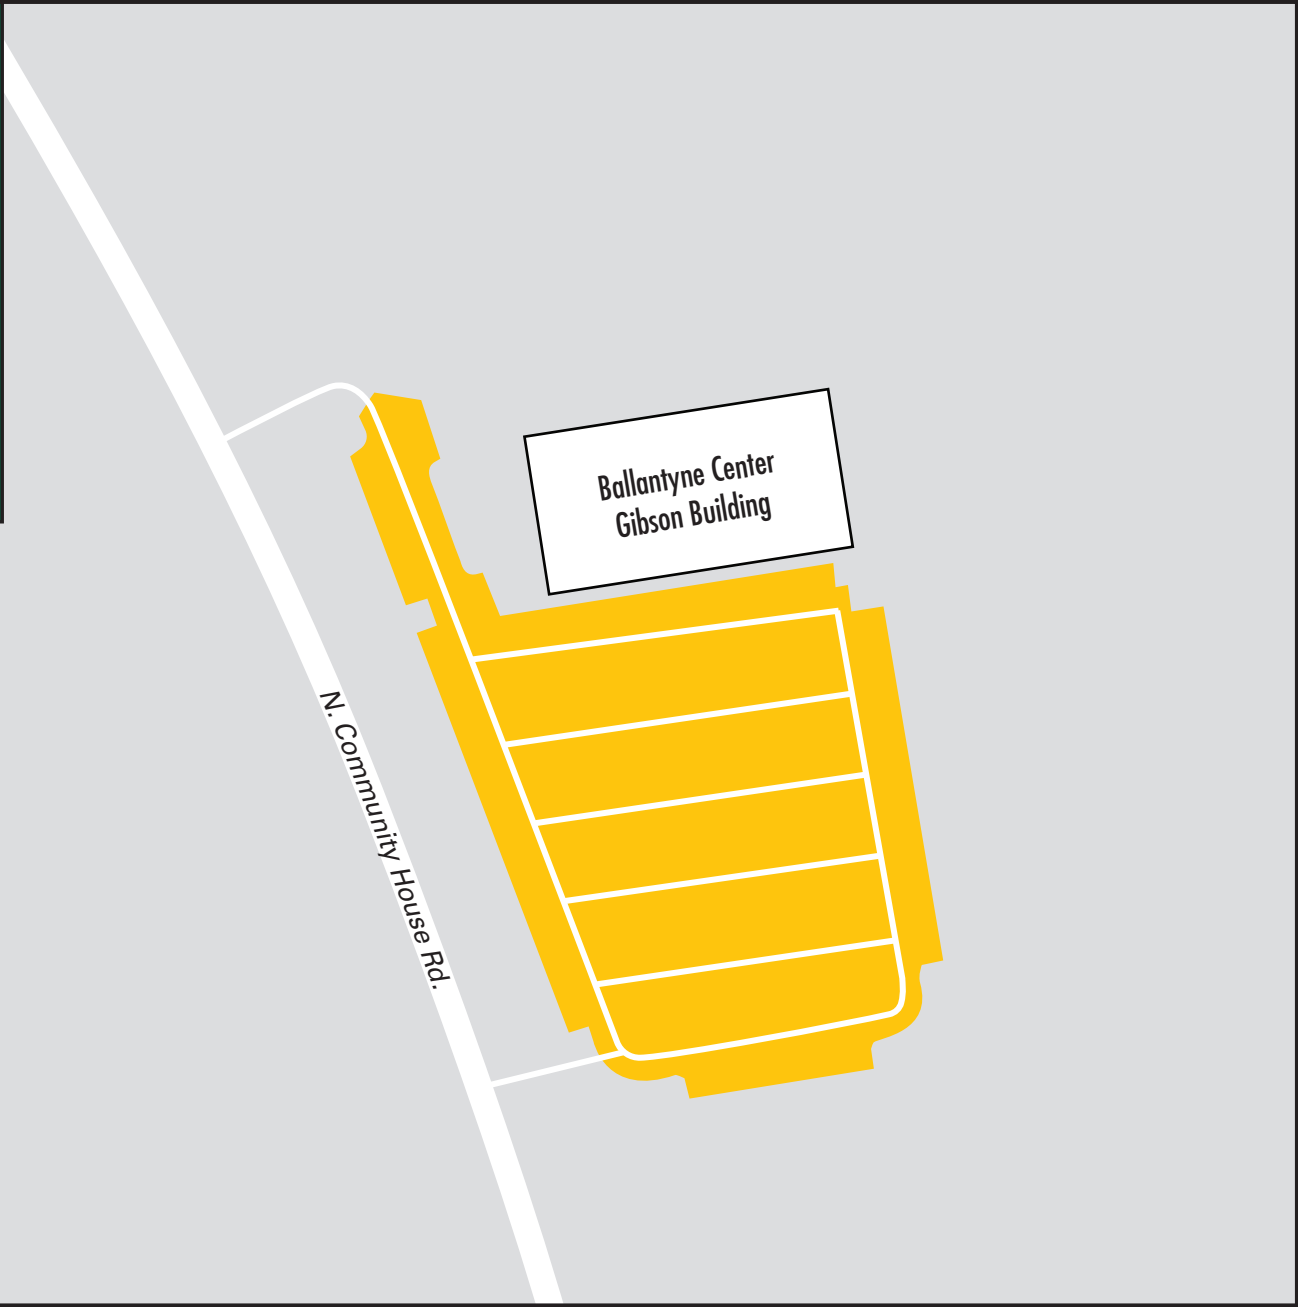

Ballantyne Center Gibson Building

11430 N. Community House Rd., Suite 125 Charlotte, NC 28277
cpcc.edu • 704.330.6156

NOTE: Information on this map is subject to change.
For the latest map version, please visit cpcc.edu.

Download the CPCC App for all the latest information.

LEGEND

 Parking