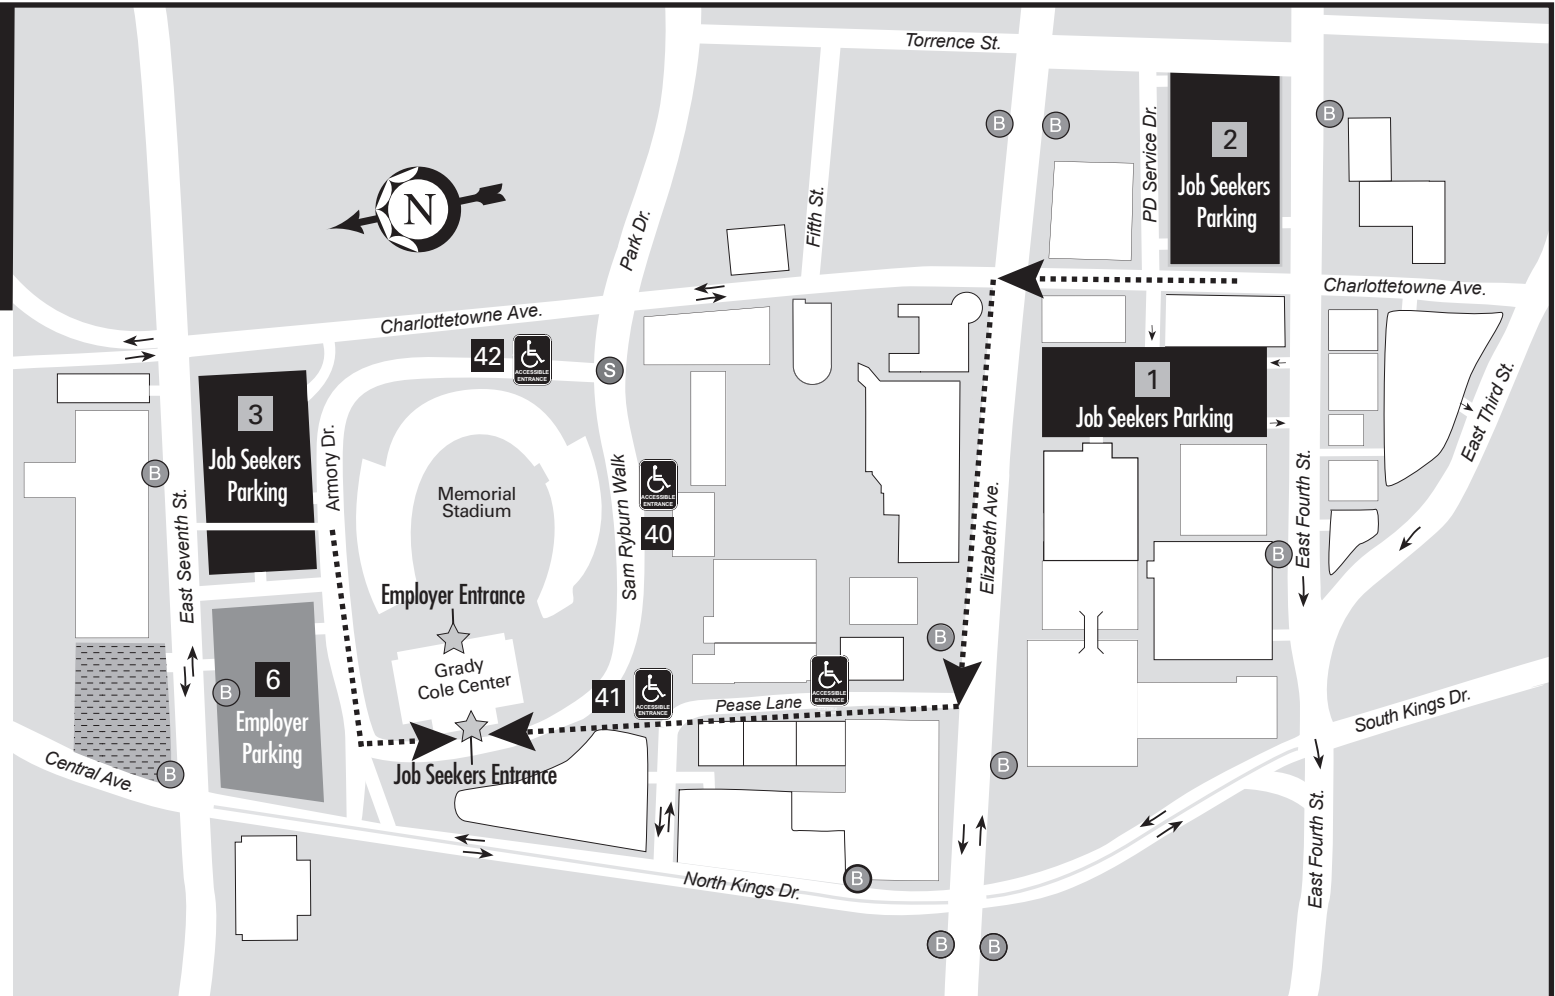

Central Campus

1201 Elizabeth Ave., Charlotte, NC 28204
www.cpsc.edu • 704.330.2722 (CPCC)

LEGEND

-  Bus Stop
-  Special Transportation Services Stop
-  Job Seekers Parking (1, 2, 3)
-  Employer Parking Only (6)
-  Additional Handicapped Parking (40, 41, 42)
All parking areas include handicapped parking.

 @CPCC

#CPCC CAREERFAIR

ADMISSION:

- Free and open to the public

VIP ACCESS:

- CPCC Students & Graduates — present CPCC ID
- Military Service Members & Veterans — present Military ID

2015 CPCC Career Fair

March 5, 2015 • Grady Cole Center • 10 a.m. — 2:30 p.m.
310 N. Kings Drive, Charlotte, NC 28204