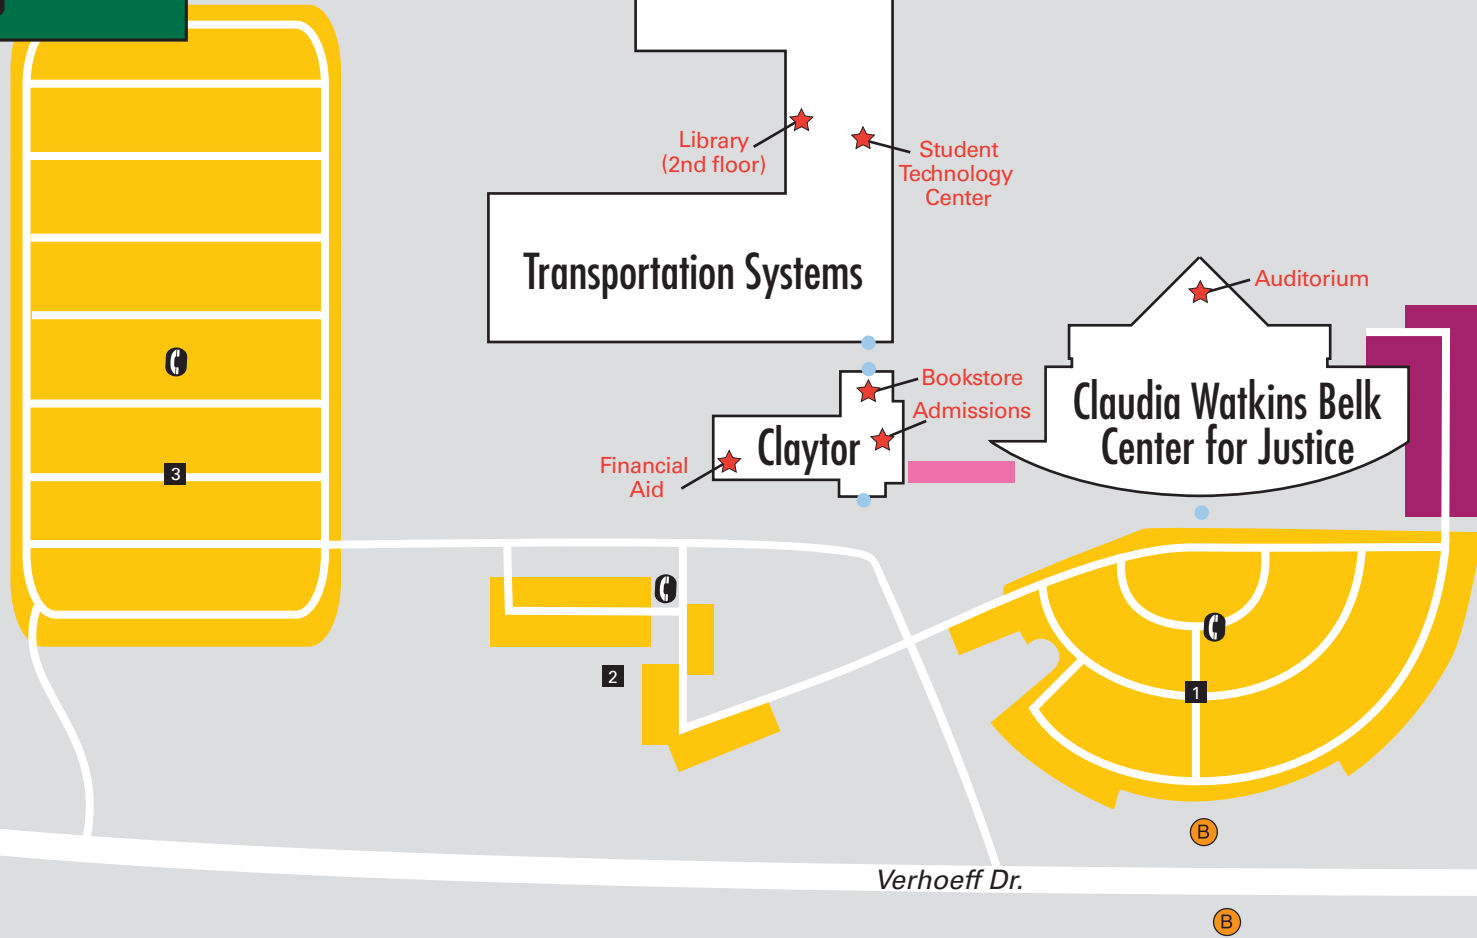

# Merancas Campus

11930 Verhoeff Dr., Huntersville, NC 28078

cpcc.edu • 704.330.4100

NOTE: Information on this map is subject to change.  
For the latest map version, please visit cpcc.edu.

Download the CPCC App for all the latest information.

## LEGEND

-  Bus Stop
  -  Security Emergency Phone
  -  Handicapped-Accessible Building Entrance
  -  Points of Interest
  -  Parking (1, 2, 3)
  -  Basic Law Enforcement Training parking
  -  Public Assembly
- All parking areas include handicapped parking.  
Parking lots are open only during business hours.