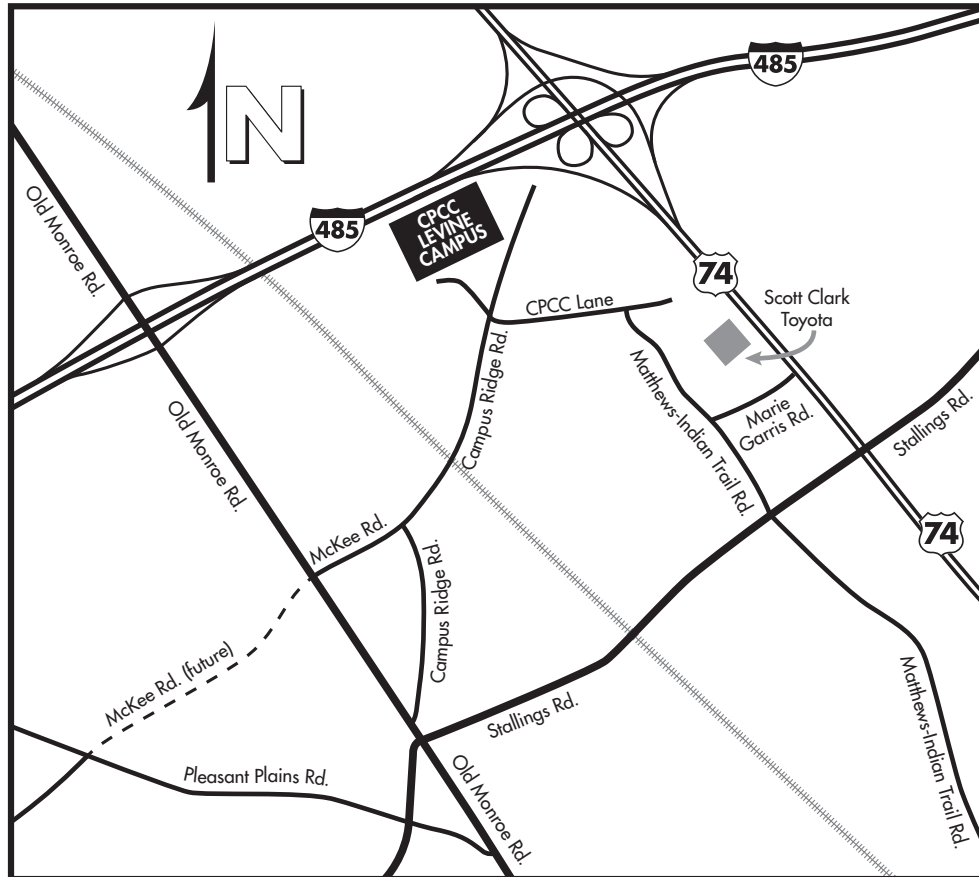

### From Charlotte traveling on Hwy 74E

1. Drive past Scott Clark Toyota
2. Turn right onto Marie Garris Rd.
3. Turn right onto Mathews-Indian Trail Rd.
4. Left onto CPCC Lane

### From Monroe traveling on Hwy 74W

1. Turn left onto Stallings Rd. at traffic light
2. Turn right onto Mathews-Indian Trail Rd.
3. Left onto CPCC Lane

### From Charlotte traveling on Old Monroe Rd.

1. Drive under I-485
2. Turn left onto McKee Rd.
3. McKee Rd. will become Campus Ridge Rd.
4. Stay on Campus Ridge Rd. to campus

### From Monroe traveling on Old Monroe Rd.

1. Drive past Stallings Rd. intersection
2. Turn right onto Campus Ridge Rd.
3. At stop sign, turn right to stay on Campus Ridge Rd.
4. Stay on Campus Ridge Rd. to campus