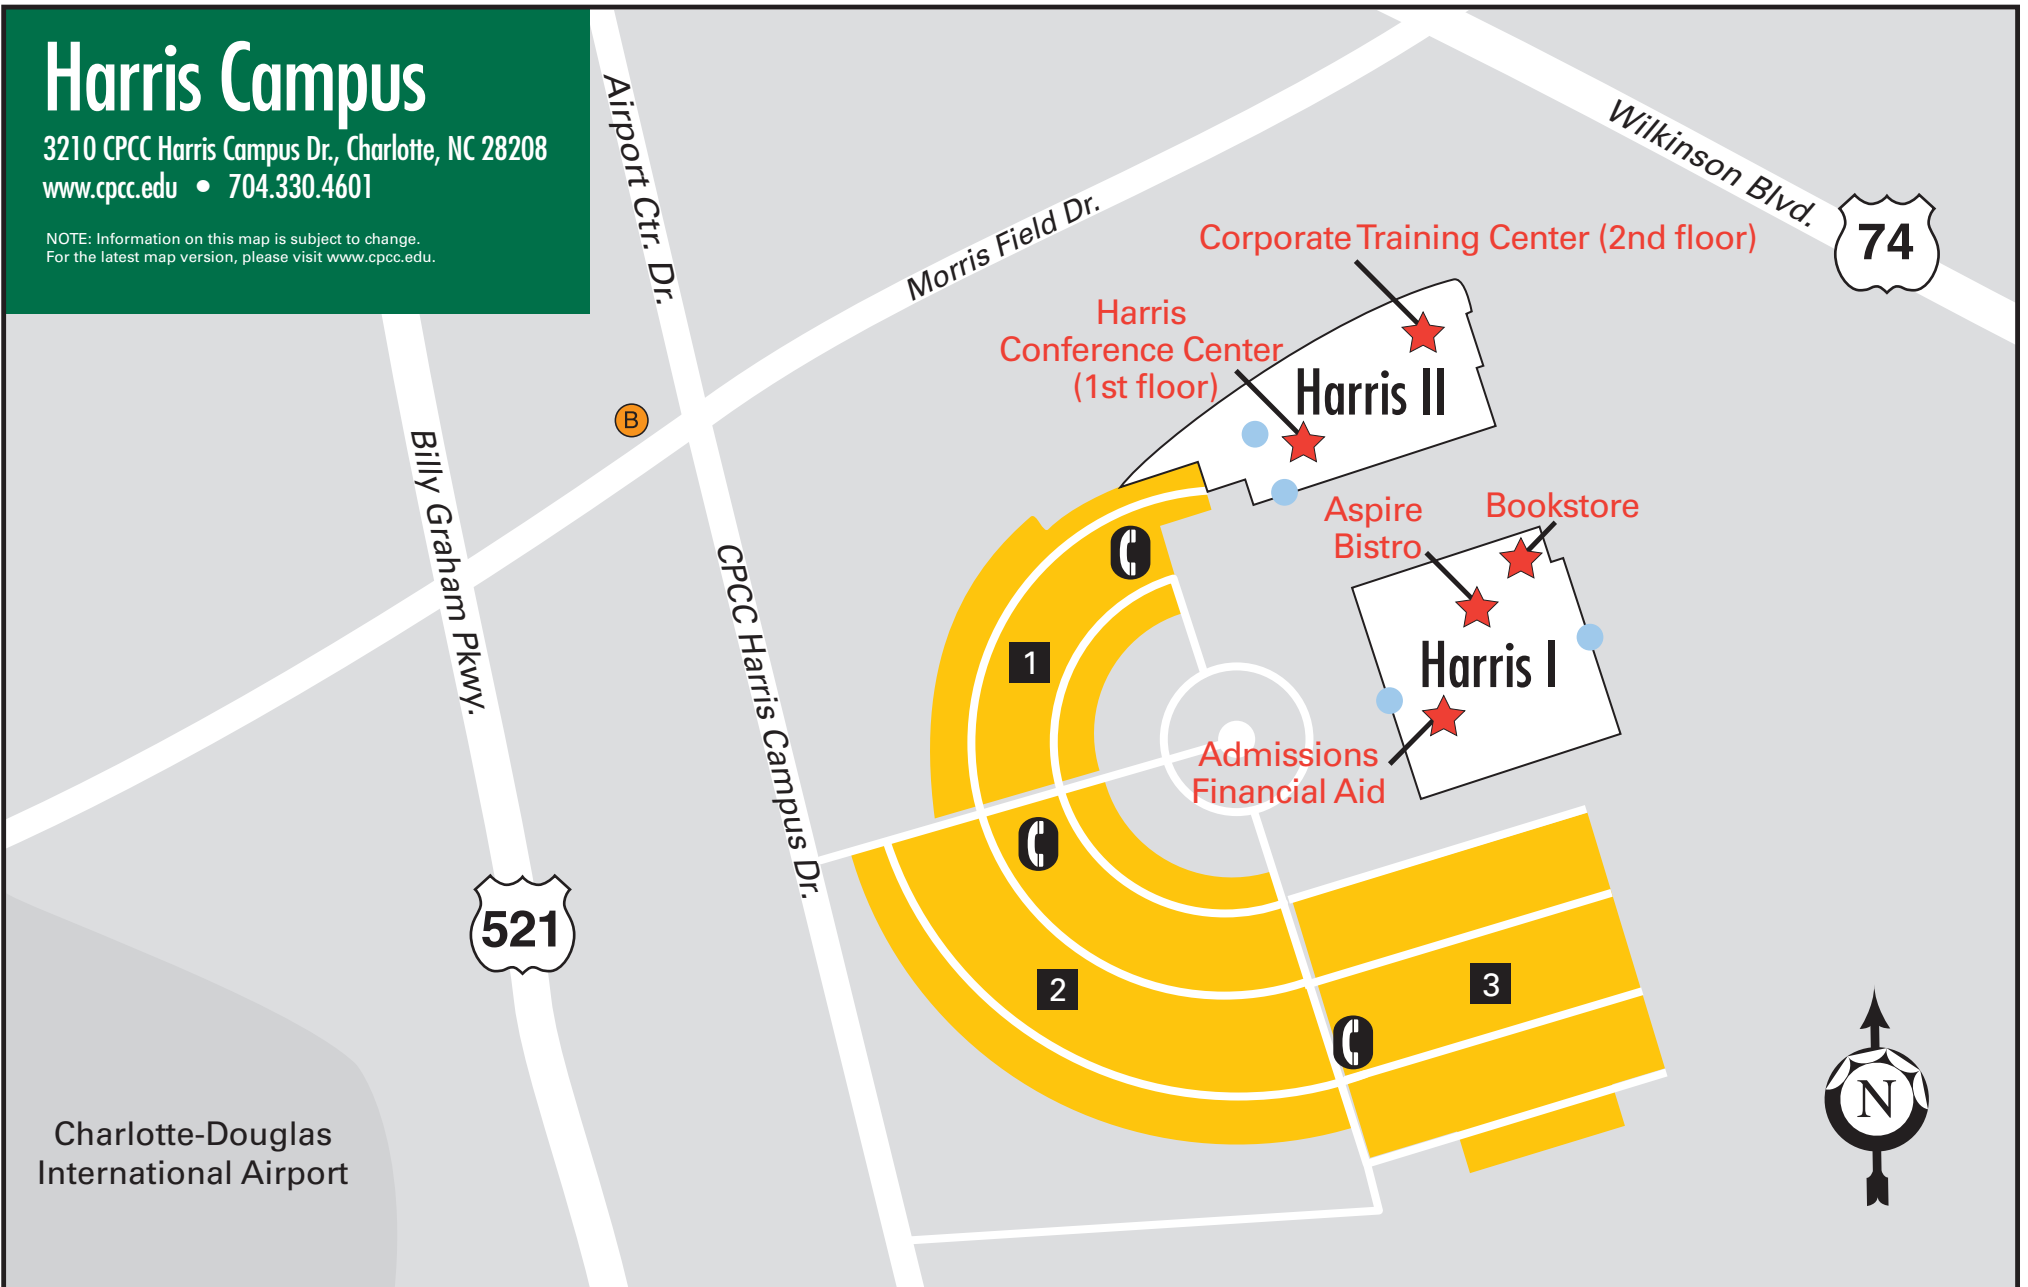

Harris Campus

3210 CPCC Harris Campus Dr., Charlotte, NC 28208
 www.cpcc.edu • 704.330.4601

NOTE: Information on this map is subject to change.
 For the latest map version, please visit www.cpcc.edu.

LEGEND

-  Bus Stop
-  Security Emergency Phone
-  Handicapped-Accessible Building Entrance
-  Points of Interest
-  Parking (1, 2, 3)
 All parking areas include handicapped parking.
 Parking Garage in lot 1
 Parking lots are open only during business hours.