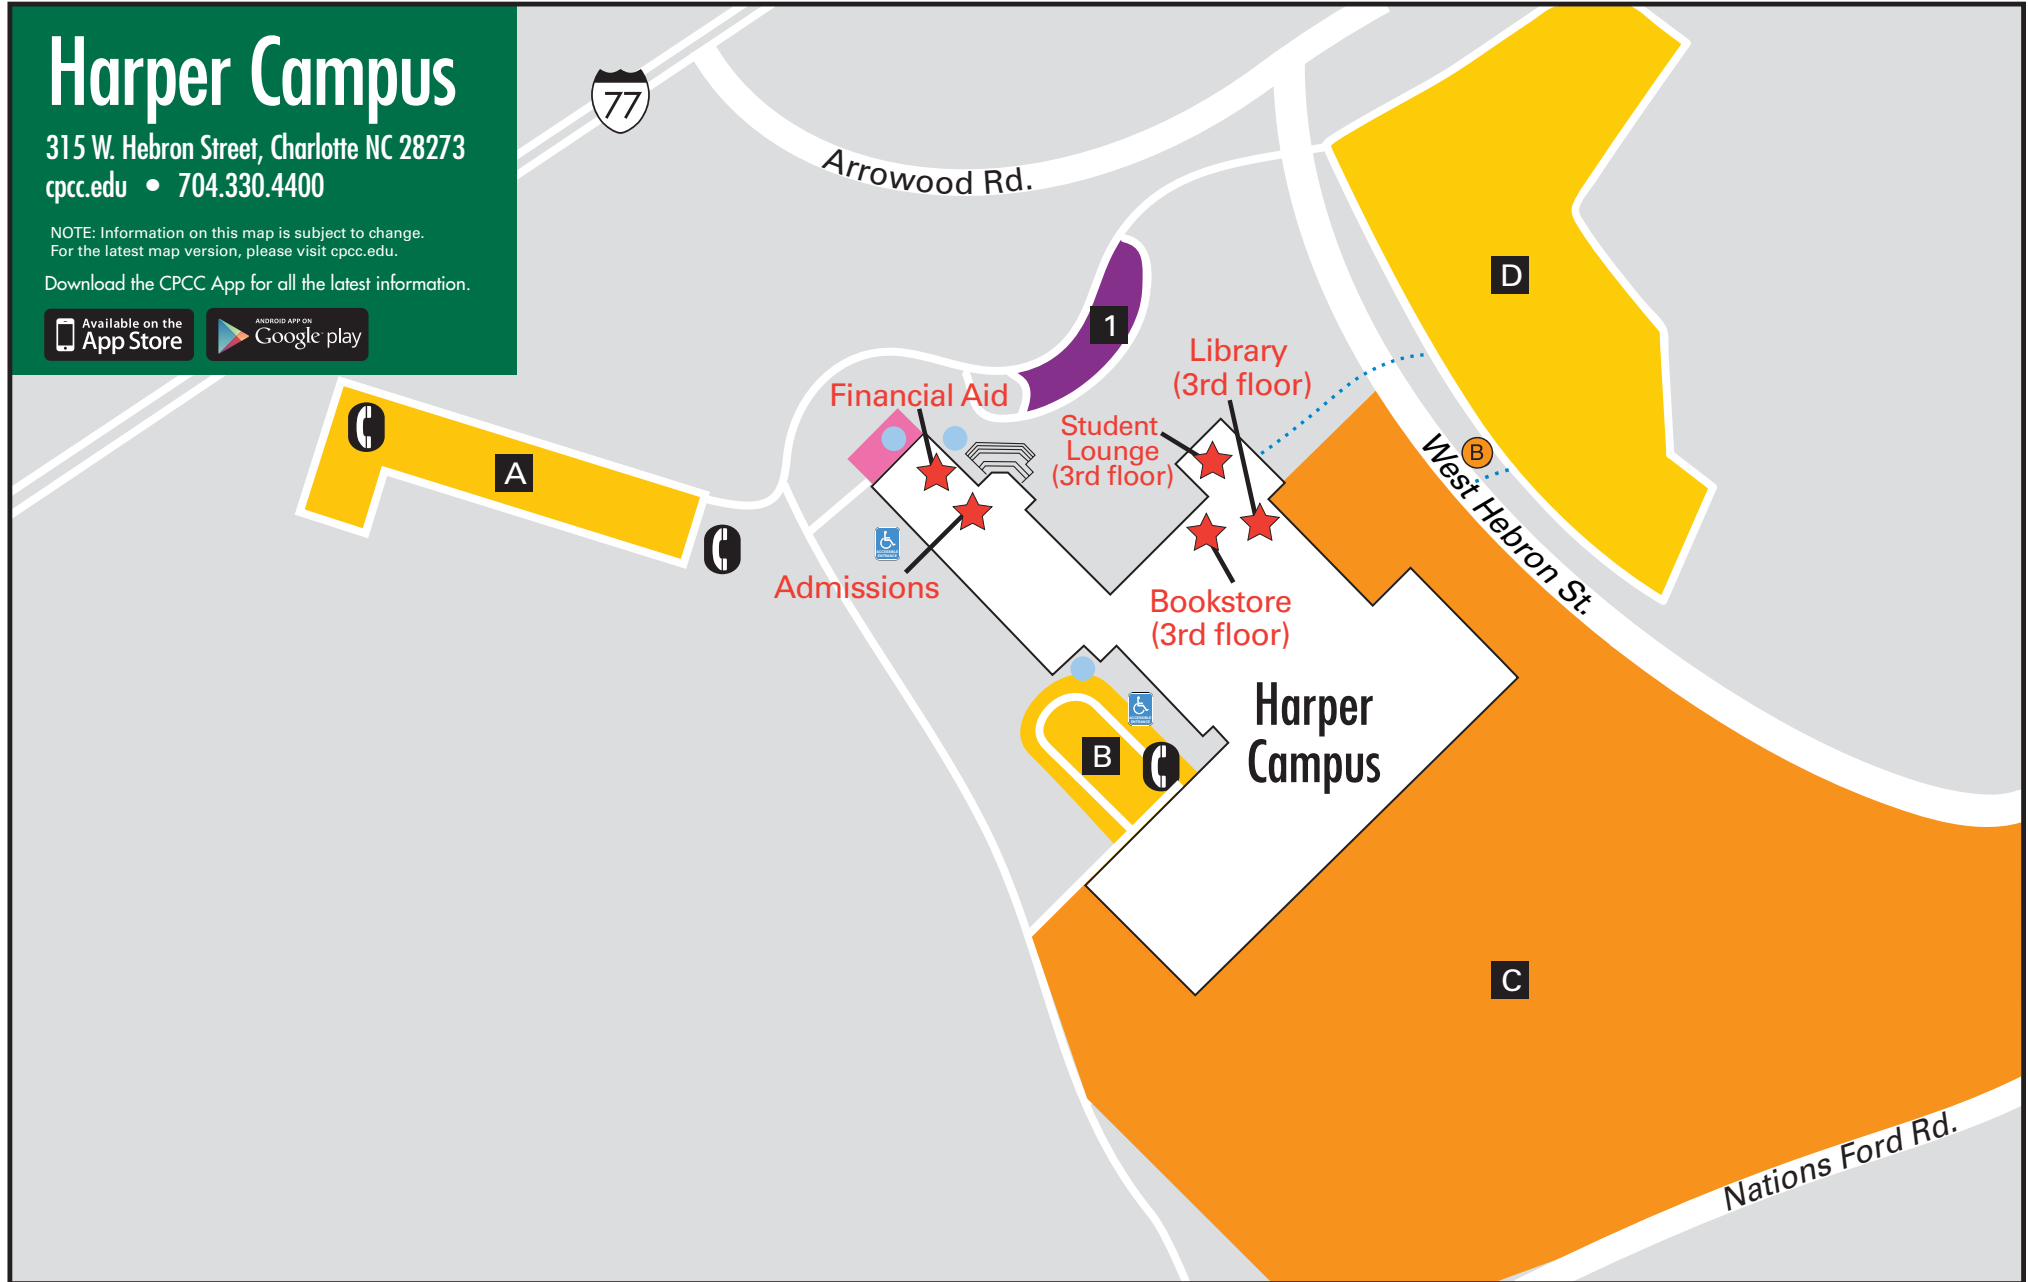

# Harper Campus

315 W. Hebron Street, Charlotte NC 28273  
 cpcc.edu • 704.330.4400

NOTE: Information on this map is subject to change.  
 For the latest map version, please visit cpcc.edu.

Download the CPCC App for all the latest information.

## LEGEND

- Bus Stop
- Security Emergency Phone
- Handicapped-Accessible Building Entrance
- Points of Interest
- Parking (A, B, C, D)
- Visitor Parking (1)
- Additional Handicapped Parking  
All parking areas include handicapped parking.
- Construction
- Public Assembly
- Pedestrian Path