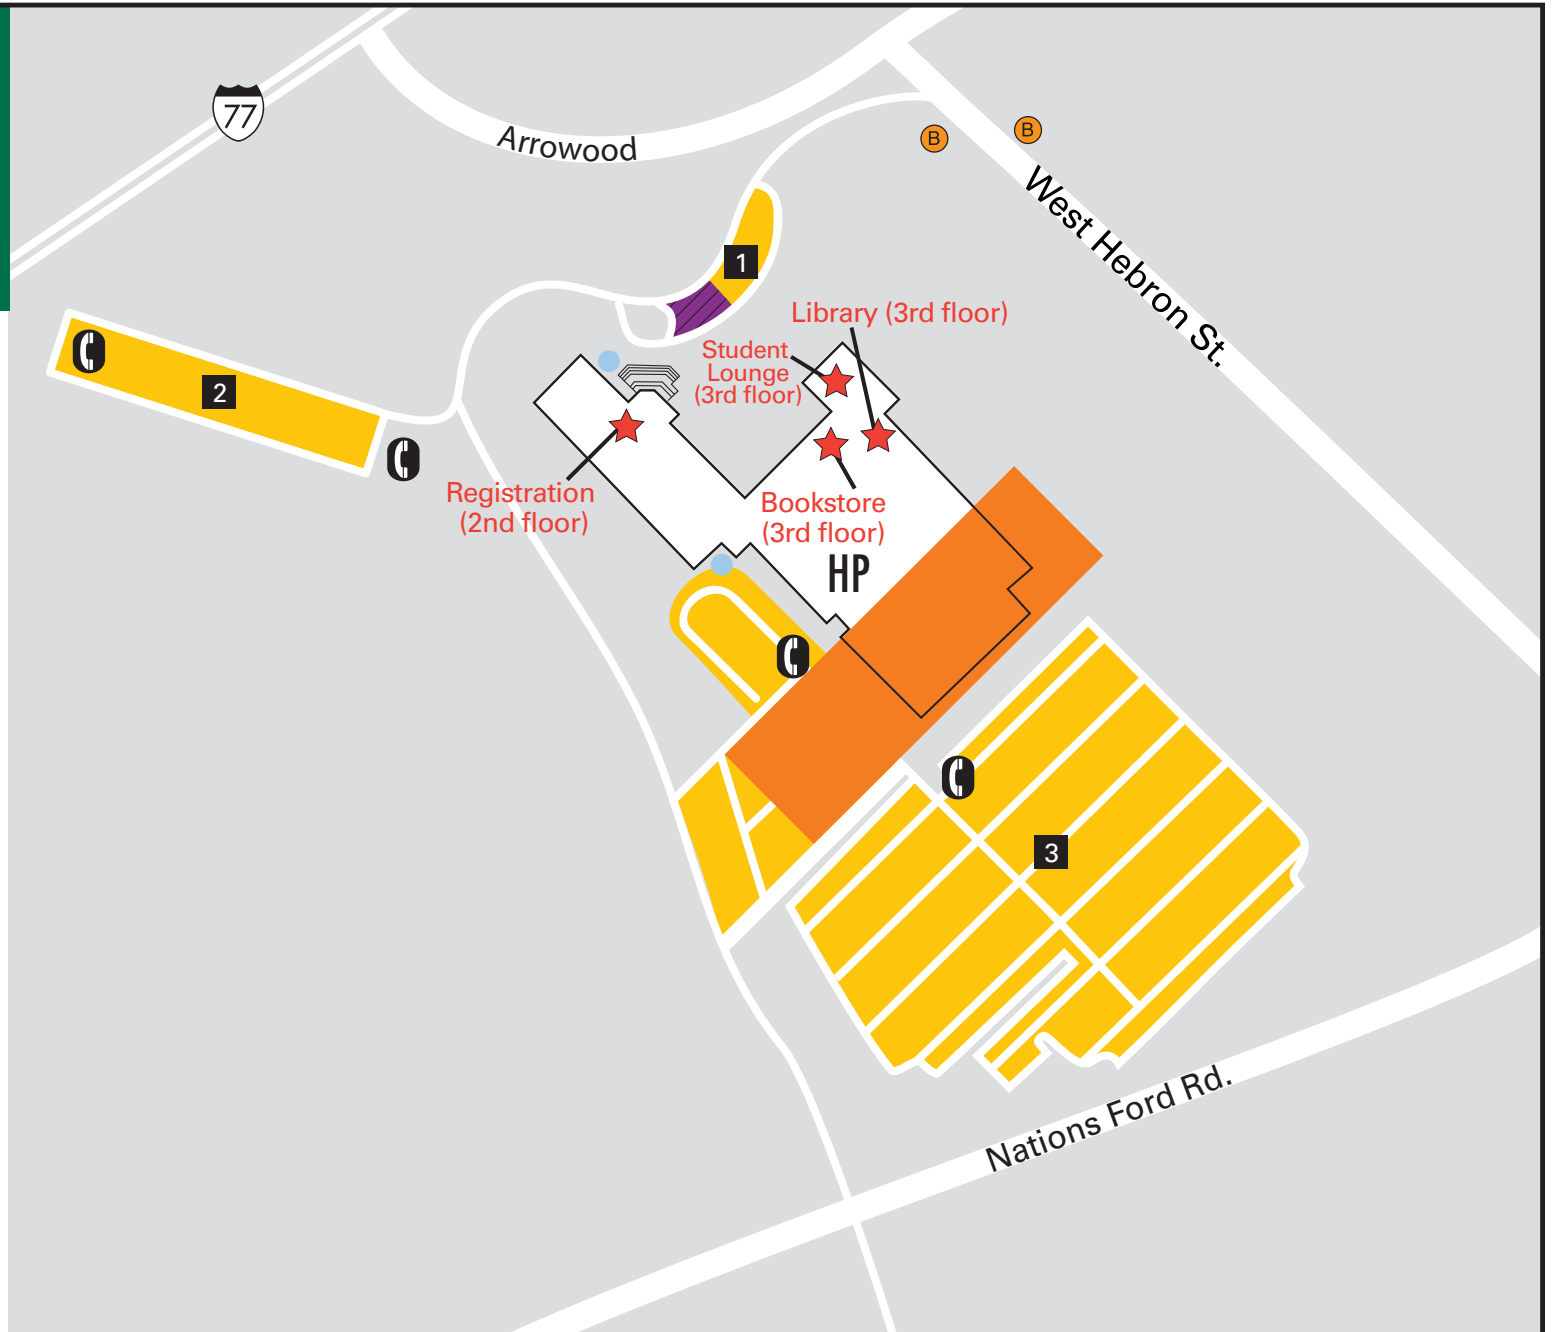

Harper Campus

315 W. Hebron Street
 Charlotte, NC 28273
 www.cpsc.edu • 704.330.4400

NOTE: Information on this map is subject to change.
 For the latest map version, please visit www.cpsc.edu.

LEGEND

-  Bus Stop
-  Security Emergency Phone
-  Handicapped-Accessible Building Entrance
-  Points of Interest
-  Parking (1, 2, 3)
All parking areas include handicapped parking.
-  Visitor Parking (1)
-  Construction

CAMPUS BUILDING LEGEND

HP Harper Campus