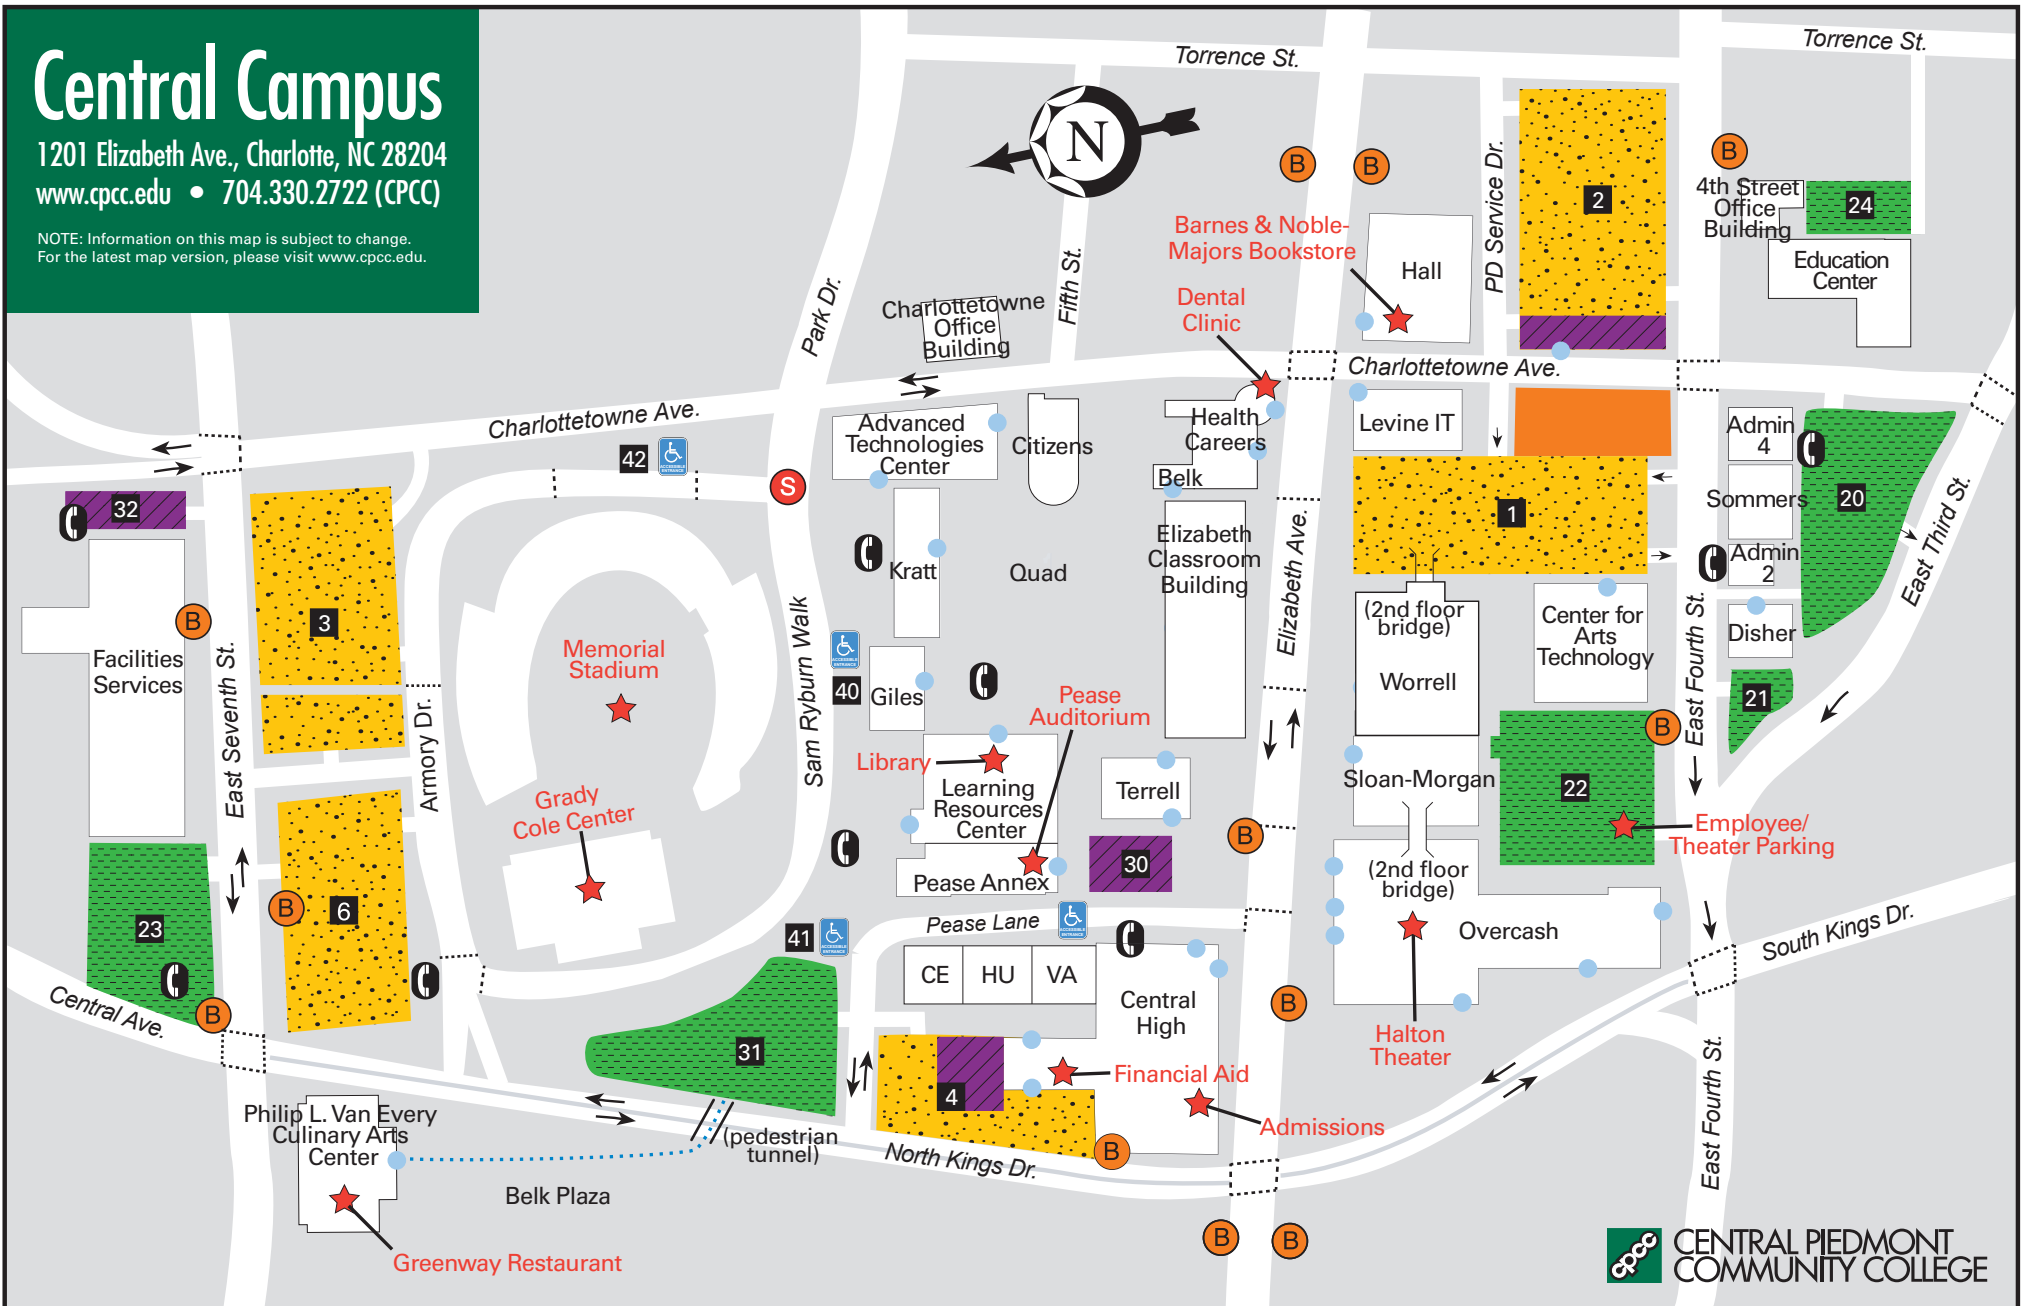

Central Campus

1201 Elizabeth Ave., Charlotte, NC 28204
www.cpc.edu • 704.330.2722 (CPC)

NOTE: Information on this map is subject to change.
For the latest map version, please visit www.cpc.edu.

 **CENTRAL PIEDMONT
COMMUNITY COLLEGE**

LEGEND

 Bus Stop

 Special Transportation Services Stop

 Security Emergency Phone

 Handicapped-Accessible Building Entrance

 Points of Interest

 Construction

 Student Parking (1, 2, 3, 4, 6)

 Employee Parking (20, 21, 22, 23, 24, 31)

 Visitor Parking (2, 4, 30, 32)

Additional Handicapped Parking (40, 41, 42)

All parking areas include handicapped parking.

 Pedestrian Path

 Cross Walk