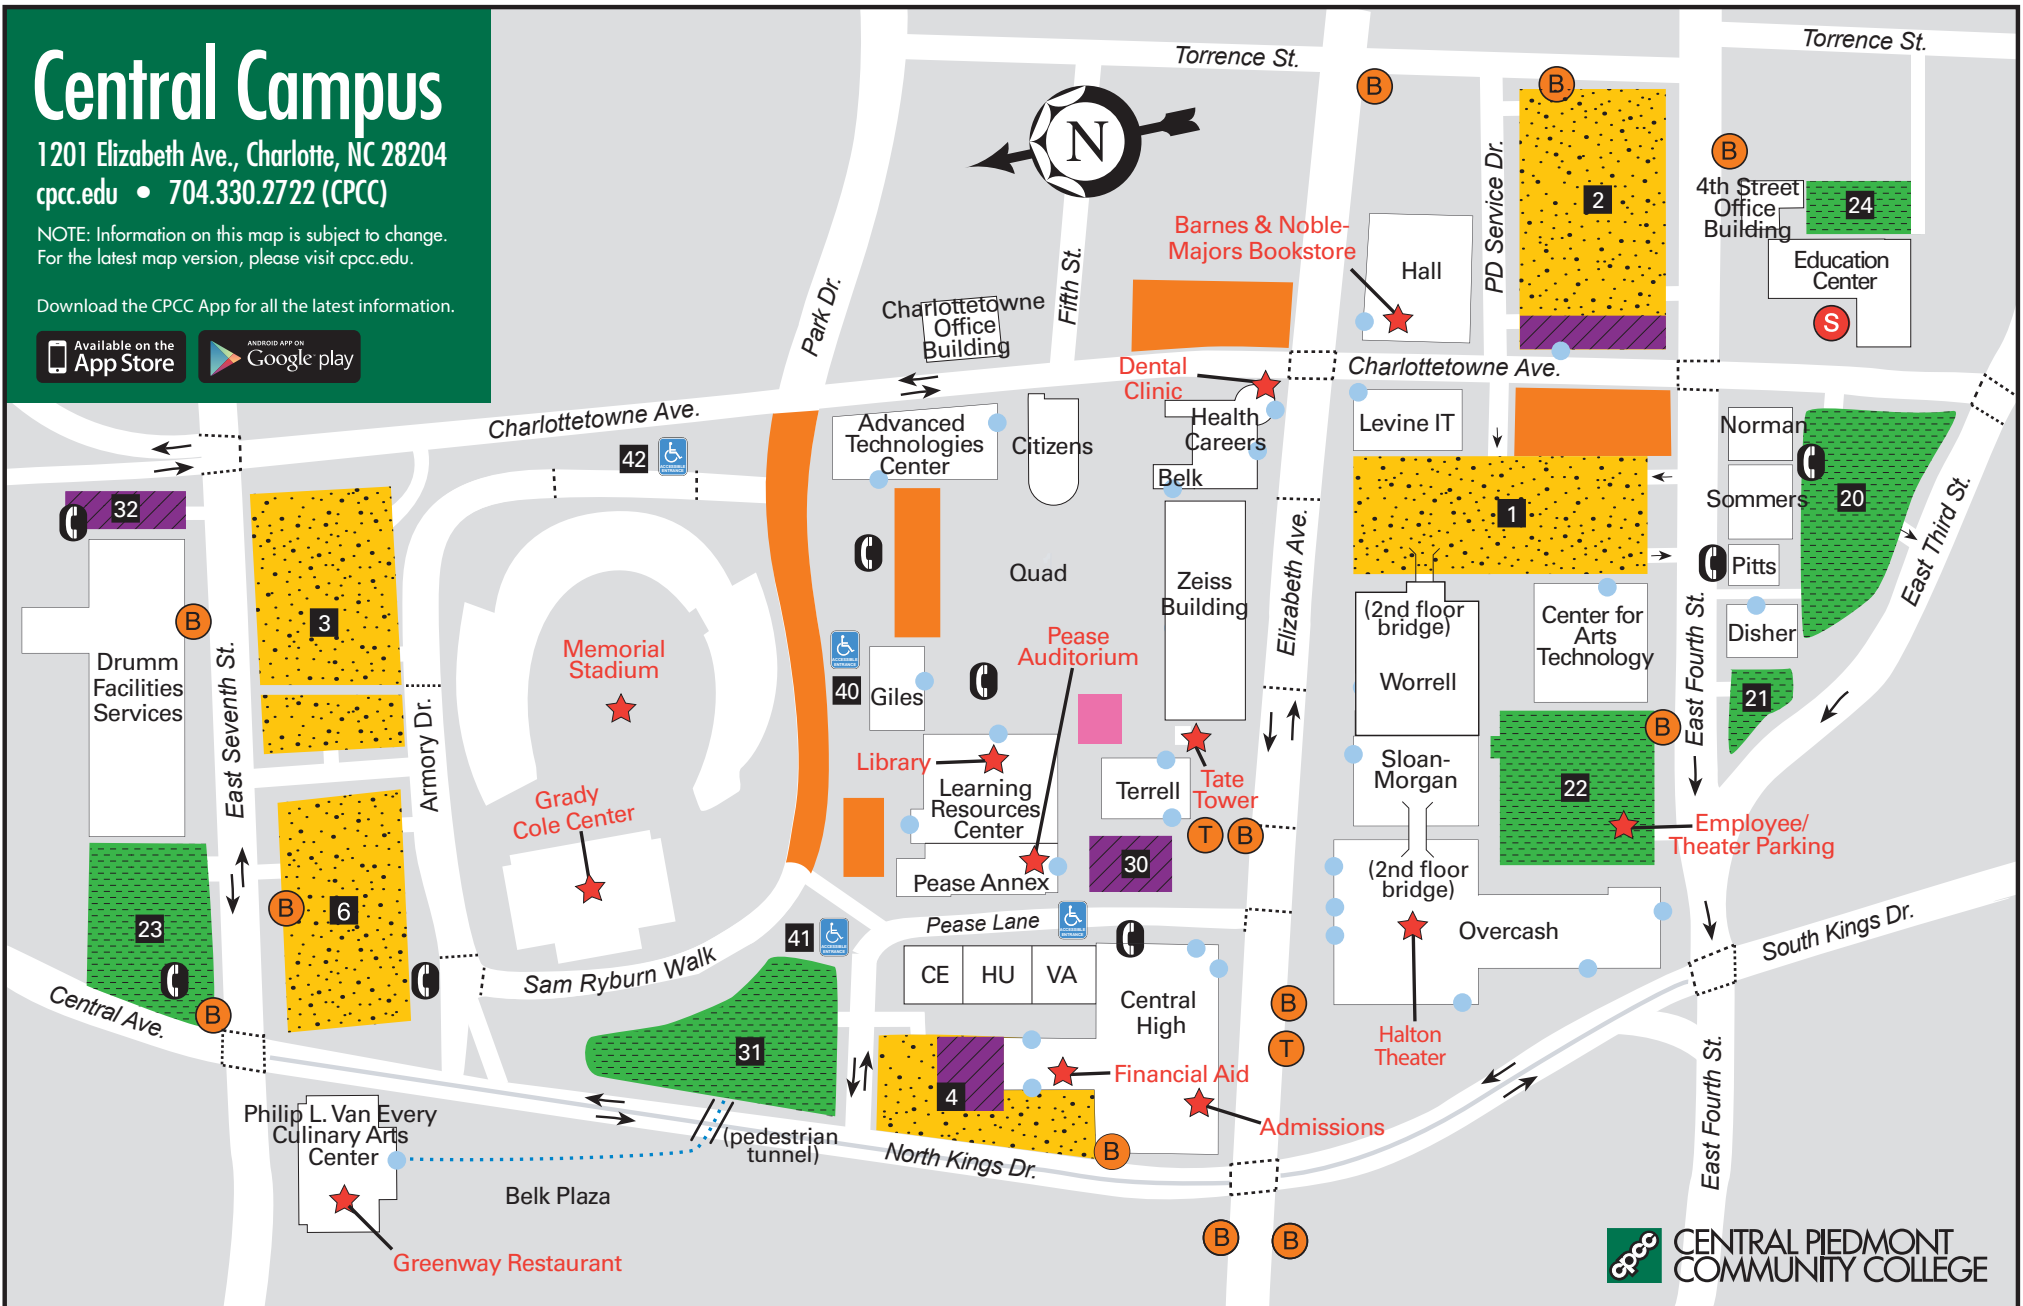

Central Campus

1201 Elizabeth Ave., Charlotte, NC 28204
 cpcc.edu • 704.330.2722 (CPCC)

NOTE: Information on this map is subject to change.
 For the latest map version, please visit cpcc.edu.

Download the CPCC App for all the latest information.

LEGEND

(B) Bus Stop

(T) Streetcar Stop

(S) Special Transportation Services Stop

(G) Security Emergency Phone

● Handicapped-Accessible Building Entrance

★ Points of Interest

■ Construction

■ Public Assembly

■ Student Parking (1, 2, 3, 4, 6)

■ Employee Parking (20, 21, 22, 23, 24, 31)

■ Visitor Parking (2, 4, 30, 32)

Additional Handicapped Parking (40, 41, 42)

All parking areas include handicapped parking.

..... Pedestrian Path

- - - - - Cross Walk