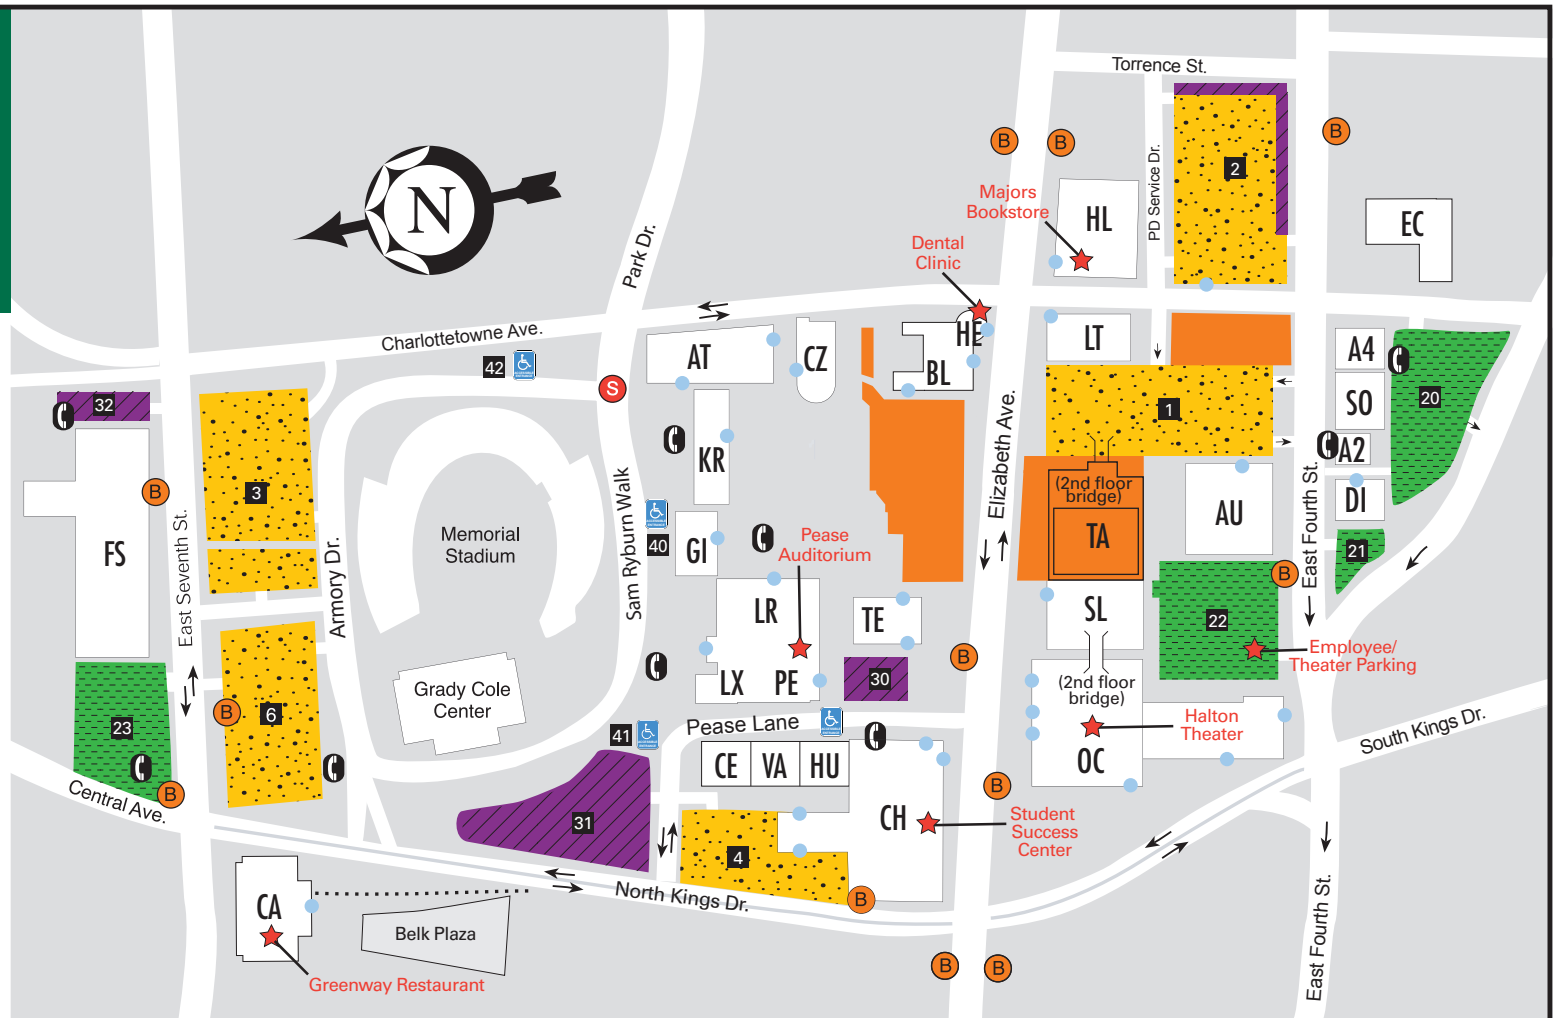

Central Campus

1201 Elizabeth Ave., Charlotte, NC 28204
www.cpc.edu • 704.330.2722 (CPC)

NOTE: Information on this map is subject to change.
For the latest map version, please visit www.cpc.edu.

LEGEND

-  Bus Stop
-  Special Transportation Services Stop
-  Security Emergency Phone
-  Handicapped-Accessible Building Entrance
-  Points of Interest
-  Student Parking (1, 2, 3, 4, 6)
-  Employee Parking (20, 21, 22, 23)
-  Visitor Parking (30, 31, 32)
-  Construction
-  Additional Handicapped Parking (40, 41, 42)
All parking areas include handicapped parking.
-  Pedestrian Path

CAMPUS BUILDING LEGEND

| | | | |
|----------|--|----------|---|
| A2 | 1308 College Administration | HL | Hall Professional Development Building/Majors Bookstore |
| A4 | 1330 College Administration | HU | Hunter Building - CLOSED |
| AT | Advanced Technologies Center Building | KR | Kratt Building |
| AU | Center for Arts Technology | LR | Hagemeyer Learning Resources Center |
| BL | Belk Building | LT | Levine Information Technology Building |
| CA | Philip L. Van Every Culinary Arts Center | LX | Pease Annex Building |
| CE | Civil Engineering Building | OC | Overcash Center |
| CH | Central High Building | PE | Pease Auditorium |
| CZ | Citizen Center | SL | Sloan-Morgan Building |
| DI | Disher Building | SO | Sommers Building |
| EC | Education Center | TA | Taylor Building |
| FS | Facilities Services Center | TE | Terrell Building |
| GI | Giles Science Building | VA | Visual Arts Building - CLOSED |
| HE | Health Careers Building | | |