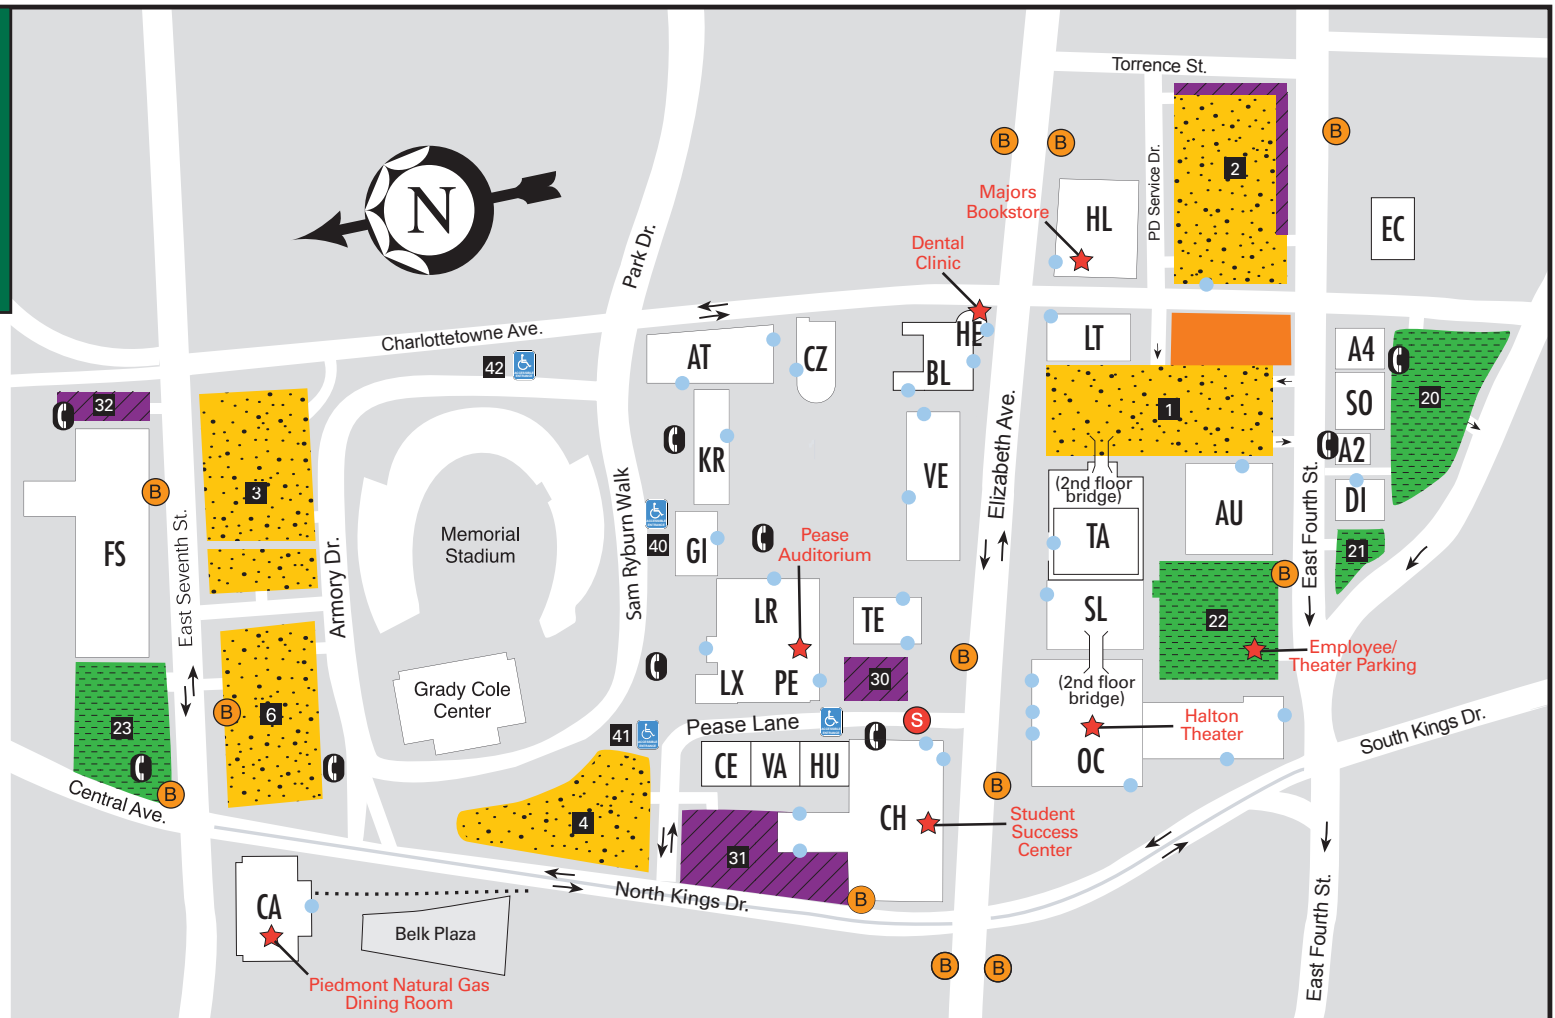

# Central Campus

1201 Elizabeth Ave., Charlotte, NC 28204  
www.cpc.edu • 704.330.2722 (CPC)

NOTE: Information on this map is subject to change.  
For the latest map version, please visit www.cpc.edu.

## LEGEND

-  Bus Stop
-  Special Transportation Services Stop
-  Security Emergency Phone
-  Handicapped-Accessible Building Entrance
-  Points of Interest
-  Student Parking (1, 2, 3, 4, 6)
-  Employee Parking (20, 21, 22, 23)
-  Visitor Parking (30, 31, 32)
-  Construction
-  Additional Handicapped Parking (40, 41, 42)  
All parking areas include handicapped parking.
-  Pedestrian Path

## CAMPUS BUILDING LEGEND

A2 .....	1308 College Administration	HL .....	Hall Professional Development Building/Majors Bookstore
A4 .....	1330 College Administration	HU .....	Hunter Building - CLOSED
AT .....	Advanced Technologies Center Building	KR .....	Kratt Building
AU .....	Center for Arts Technology	LR .....	Hagemeyer Learning Resources Center
BL .....	Belk Building	LT .....	Levine Information Technology Building
CA .....	Philip L. Van Every Culinary Arts Center	LX .....	Pease Annex Building
CE .....	Civil Engineering Building	OC .....	Overcash Center
CH .....	Central High Building	PE .....	Pease Auditorium
CZ .....	Citizen Center	SL .....	Sloan-Morgan Building
DI .....	Disher Building	SO .....	Sommers Building
EC .....	Education Center	TA .....	Taylor Building
FS .....	Facilities Services Center	TE .....	Terrell Building
GI .....	Giles Science Building	VA .....	Visual Arts Building - CLOSED
HE .....	Health Careers Building	VE .....	VE Building