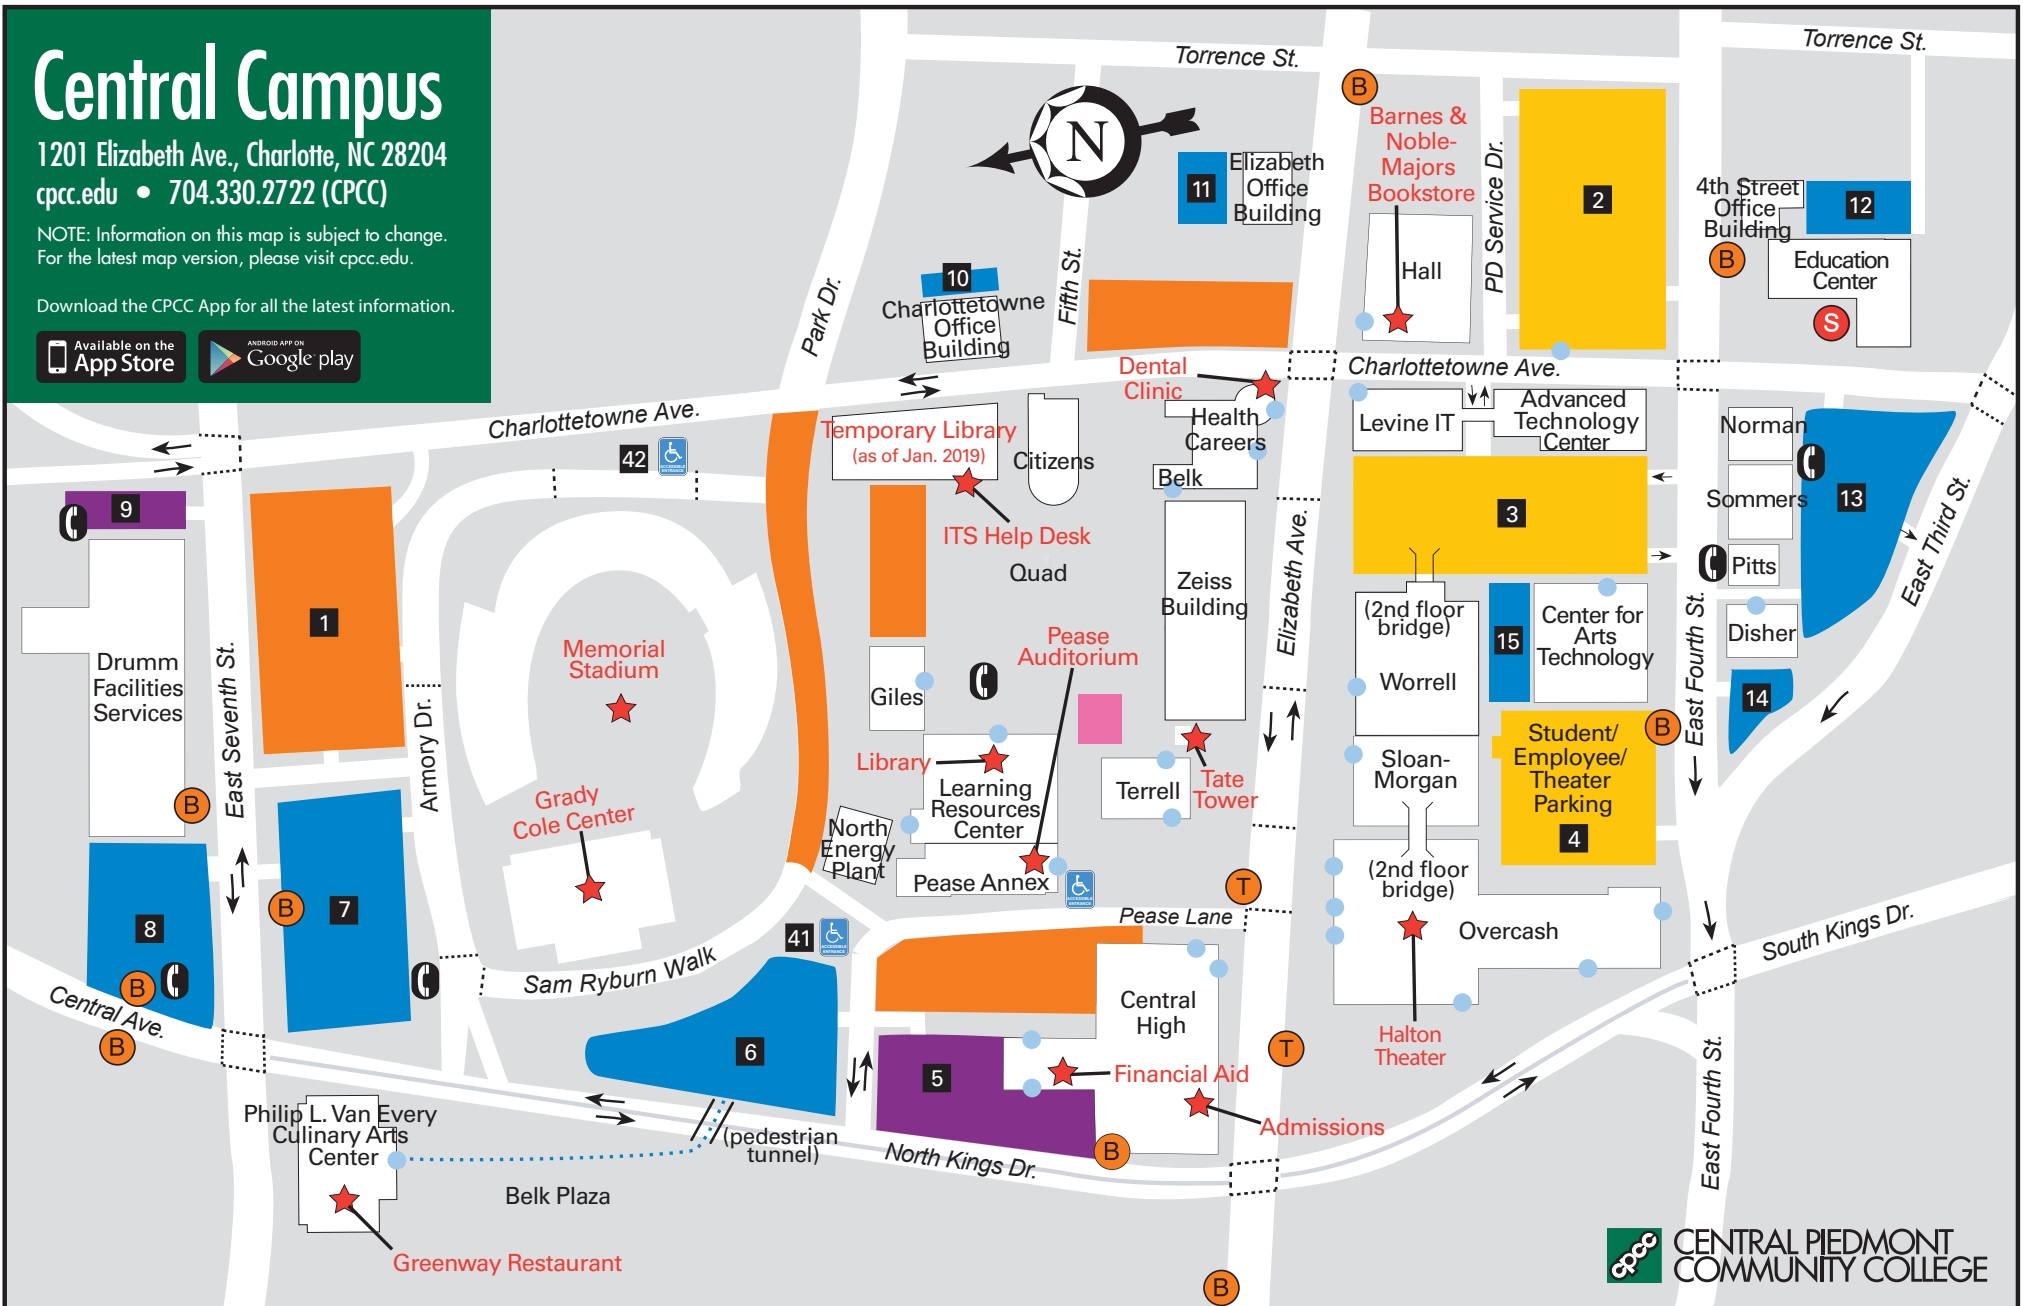

# Central Campus

1201 Elizabeth Ave., Charlotte, NC 28204  
 cpcc.edu • 704.330.2722 (CPCC)

NOTE: Information on this map is subject to change.  
 For the latest map version, please visit cpcc.edu.

Download the CPCC App for all the latest information.

## LEGEND

 Bus Stop

 Streetcar Stop

 Special Transportation Services Stop

 Security Emergency Phone

 Handicapped-Accessible Building Entrance

 Points of Interest

 Construction/Maintenance

 Public Assembly

 Parking Deck (1, 2, 3, 4)

 Surface Parking Lot (6, 7, 8, 10, 11, 12, 13, 14, 15)

 Visitor Parking (5, 9)

 Additional Handicapped Parking (41, 42)

All parking areas include handicapped parking.

 Pedestrian Path

 Cross Walk