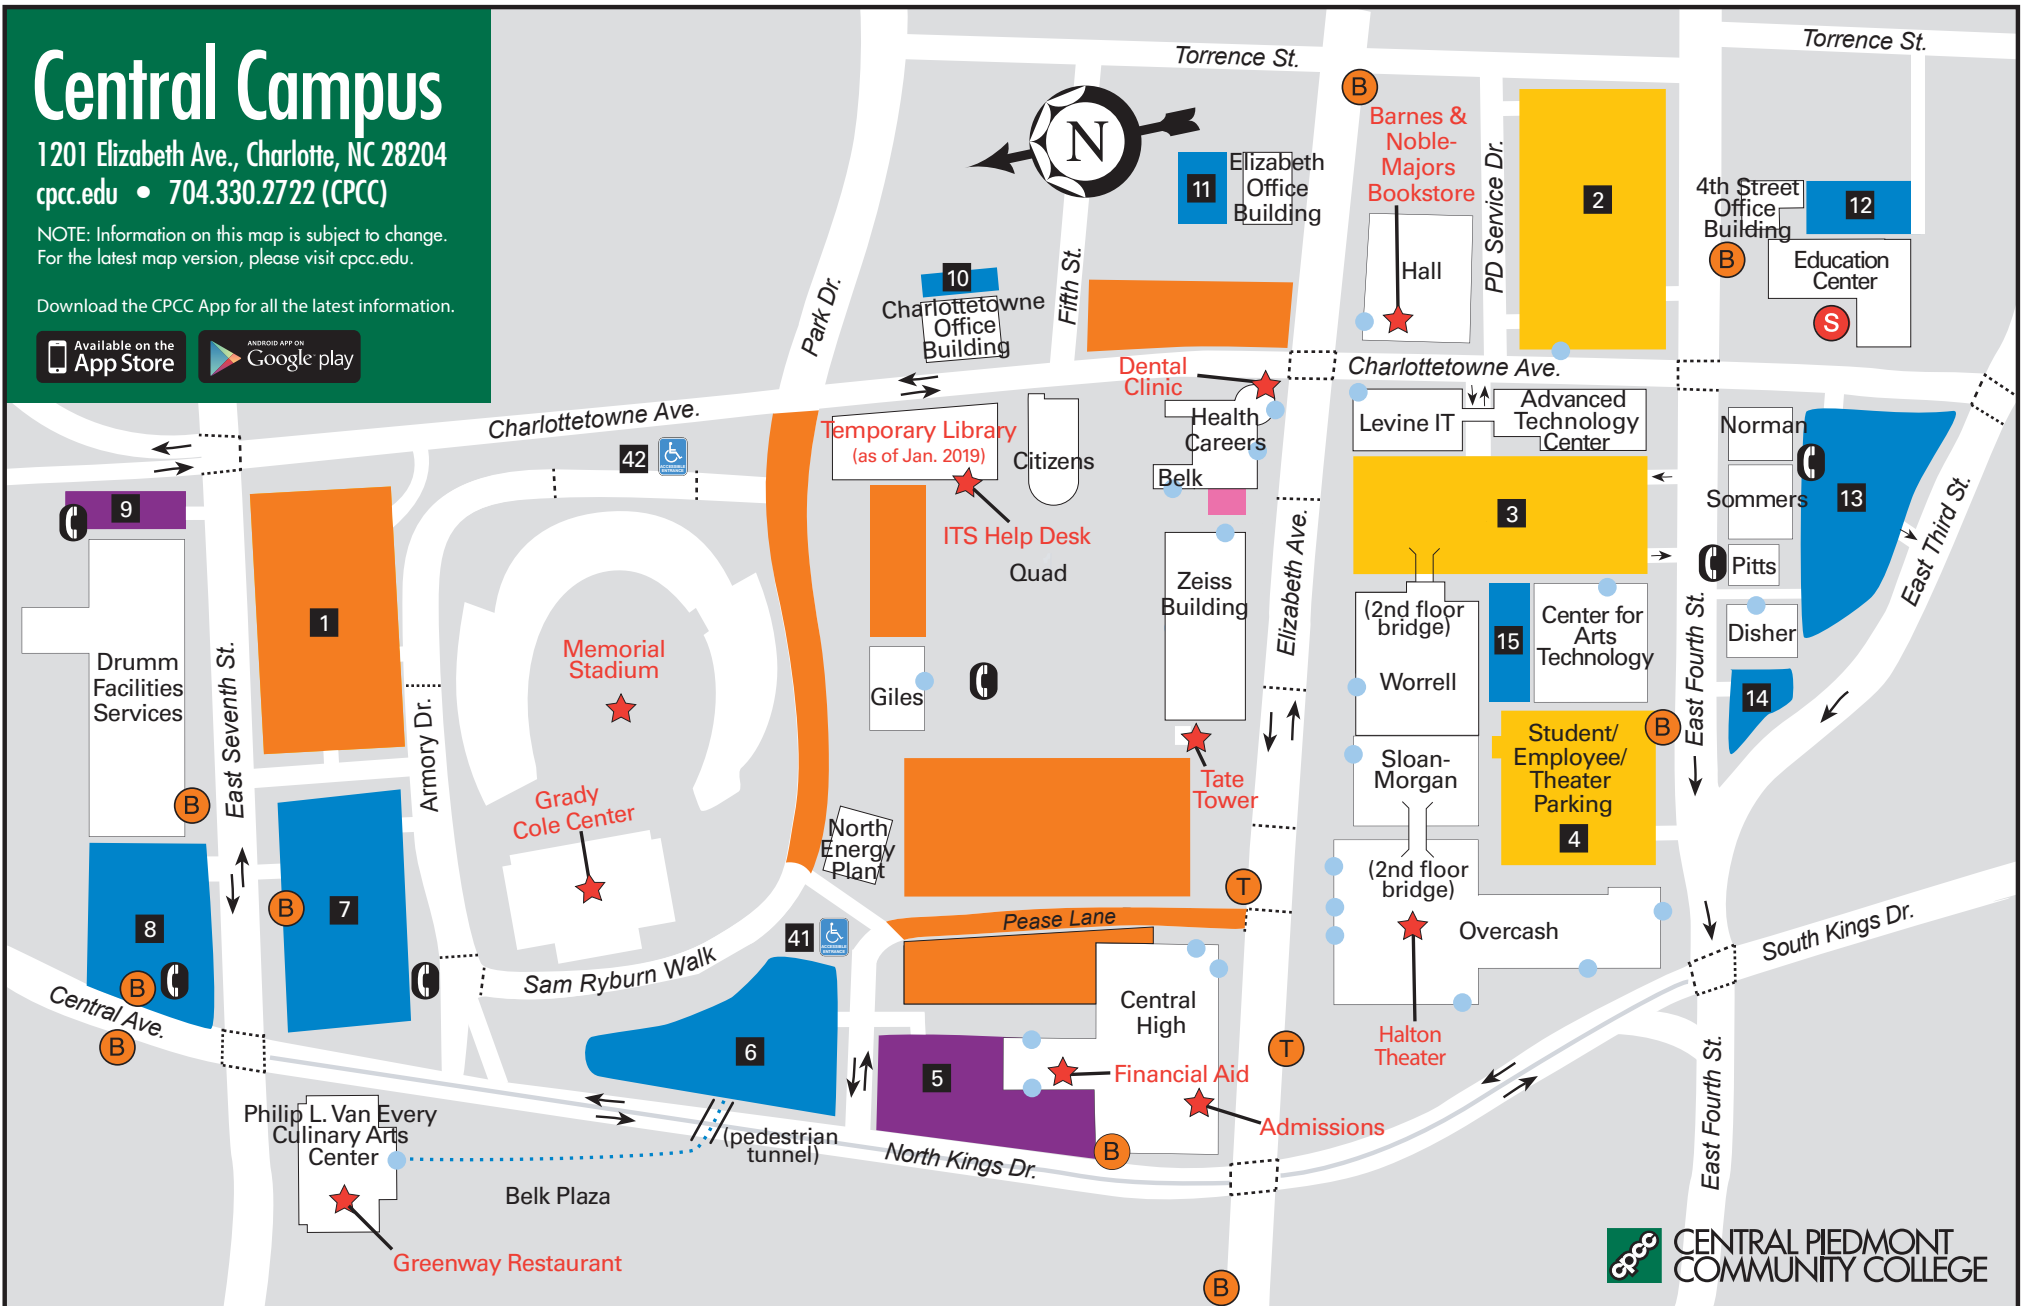

# Central Campus

1201 Elizabeth Ave., Charlotte, NC 28204  
 cpcc.edu • 704.330.2722 (CPCC)

NOTE: Information on this map is subject to change.  
 For the latest map version, please visit cpcc.edu.

Download the CPCC App for all the latest information.

 **CENTRAL PIEDMONT COMMUNITY COLLEGE**

## LEGEND

- |  |  |  |  |
|--|--|--|--|
|  Bus Stop                             |  Handicapped-Accessible Building Entrance |  Parking Deck (1, 2, 3, 4)                             |  Additional Handicapped Parking (41, 42)        |
|  Streetcar Stop                       |  Points of Interest                       |  Surface Parking Lot (6, 7, 8, 10, 11, 12, 13, 14, 15) |  All parking areas include handicapped parking. |
|  Special Transportation Services Stop |  Construction/Maintenance                 |  Visitor Parking (5, 9)                                |  Pedestrian Path                                |
|  Security Emergency Phone             |  Public Assembly                          |  |  Cross Walk                                     |