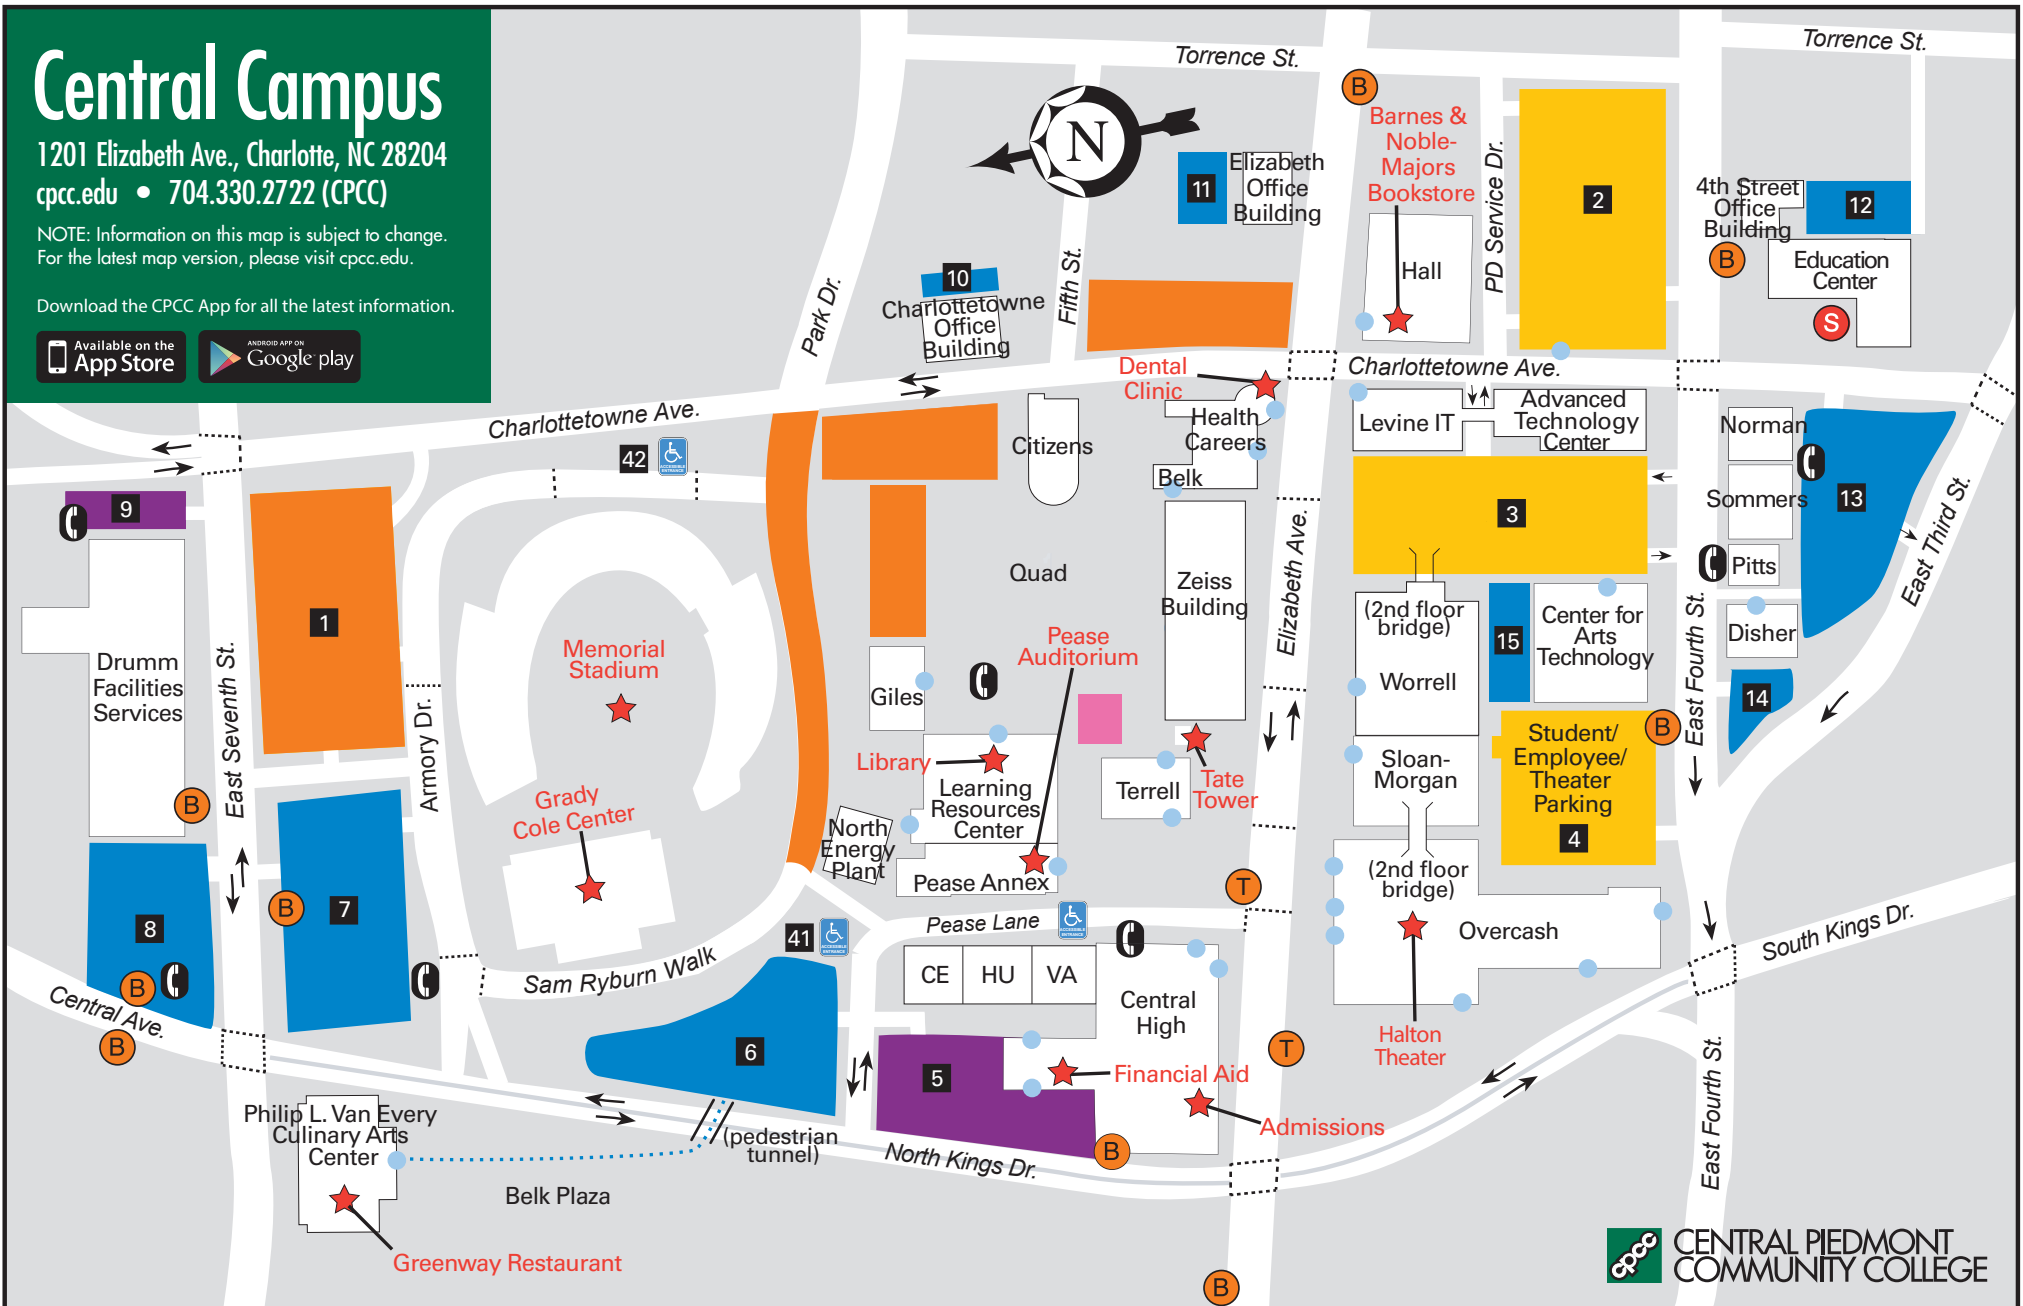

Central Campus

1201 Elizabeth Ave., Charlotte, NC 28204
 cpcc.edu • 704.330.2722 (CPCC)

NOTE: Information on this map is subject to change.
 For the latest map version, please visit cpcc.edu.

Download the CPCC App for all the latest information.

 **CENTRAL PIEDMONT COMMUNITY COLLEGE**

LEGEND

 Bus Stop

 Streetcar Stop

 Special Transportation Services Stop

 Security Emergency Phone

 Handicapped-Accessible Building Entrance

 Points of Interest

 Construction/Maintenance

 Public Assembly

 Parking Deck (1, 2, 3, 4)

 Surface Parking Lot (6, 7, 8, 10, 11, 12, 13, 14, 15)

 Visitor Parking (5, 9)

 Additional Handicapped Parking (41, 42)

All parking areas include handicapped parking.

 Pedestrian Path

 Cross Walk